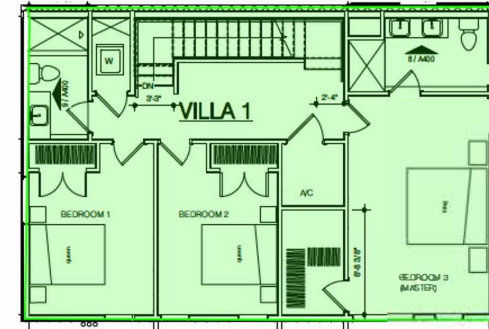

Villa Development Layout

Approved STR Site Plan

Villa 2 - Blue

- 2 Bedrooms
- 3 Full Bathrooms
- 2 Stories
- 2,280 SF

Villa 1 - Green

- 7 Bedrooms
- 4.5 Bathrooms
- 3 Stories
- 3,080 SF

Level 3

Level 2

Level 2

Level 1

Level 1