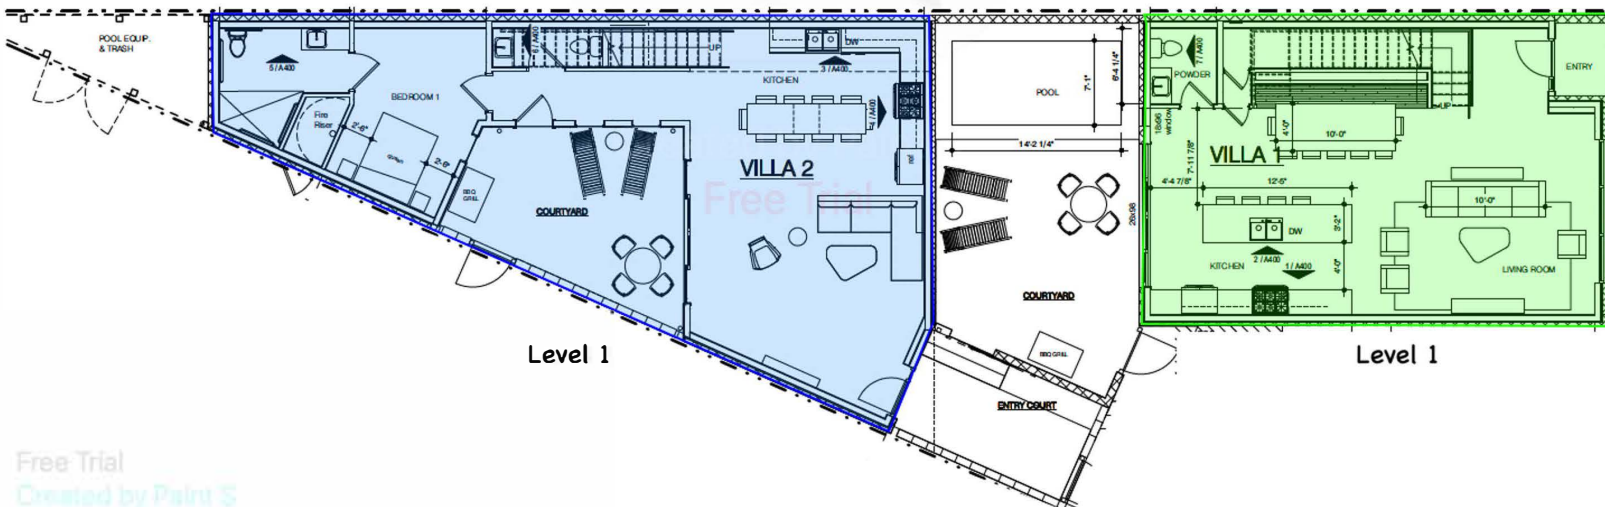

Villa Development Layout

Approved STR Site Plan

Villa 2 - Blue

- 2 Bedrooms
- 3 Full Bathrooms
- 2 Stories
- 2,280 SF

Villa 1 - Green

- 7 Bedrooms
- 4.5 Bathrooms
- 3 Stories
- 3,080 SF

Level 3

Level 2

Level 2

Level 1

Level 1