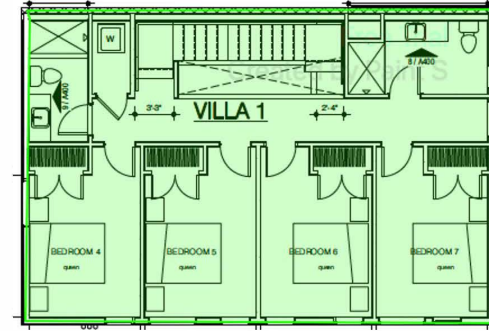

Villa Development Layout

Approved STR Site Plan

Villa 2 - Blue

- 2 Bedrooms
- 3 Full Bathrooms
- 2 Stories
- 2,280 SF

Villa 1 - Green

- 7 Bedrooms
- 4.5 Bathrooms
- 3 Stories
- 3,080 SF

Level 3

Level 2

Level 2

Level 1

Level 1