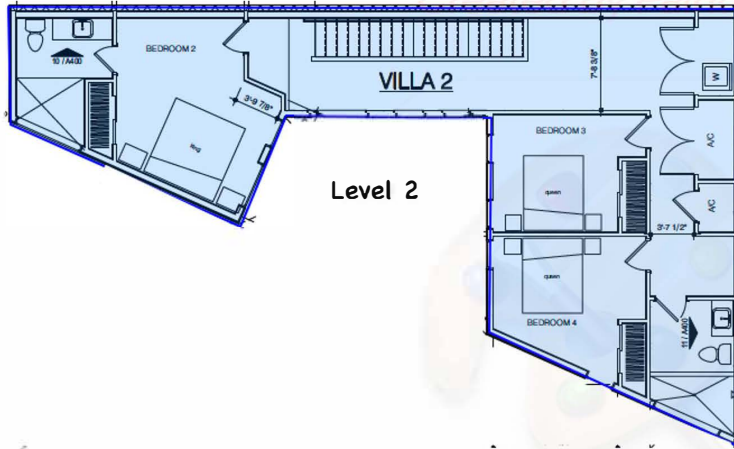

Villa Development Layout

Approved STR Site Plan

Villa 2 - Blue

- 2 Bedrooms
- 3 Full Bathrooms
- 2 Stories
- 2,280 SF

Villa 1 - Green

- 7 Bedrooms
- 4.5 Bathrooms
- 3 Stories
- 3,080 SF

Level 3

Level 2

Level 2

Level 1

Level 1