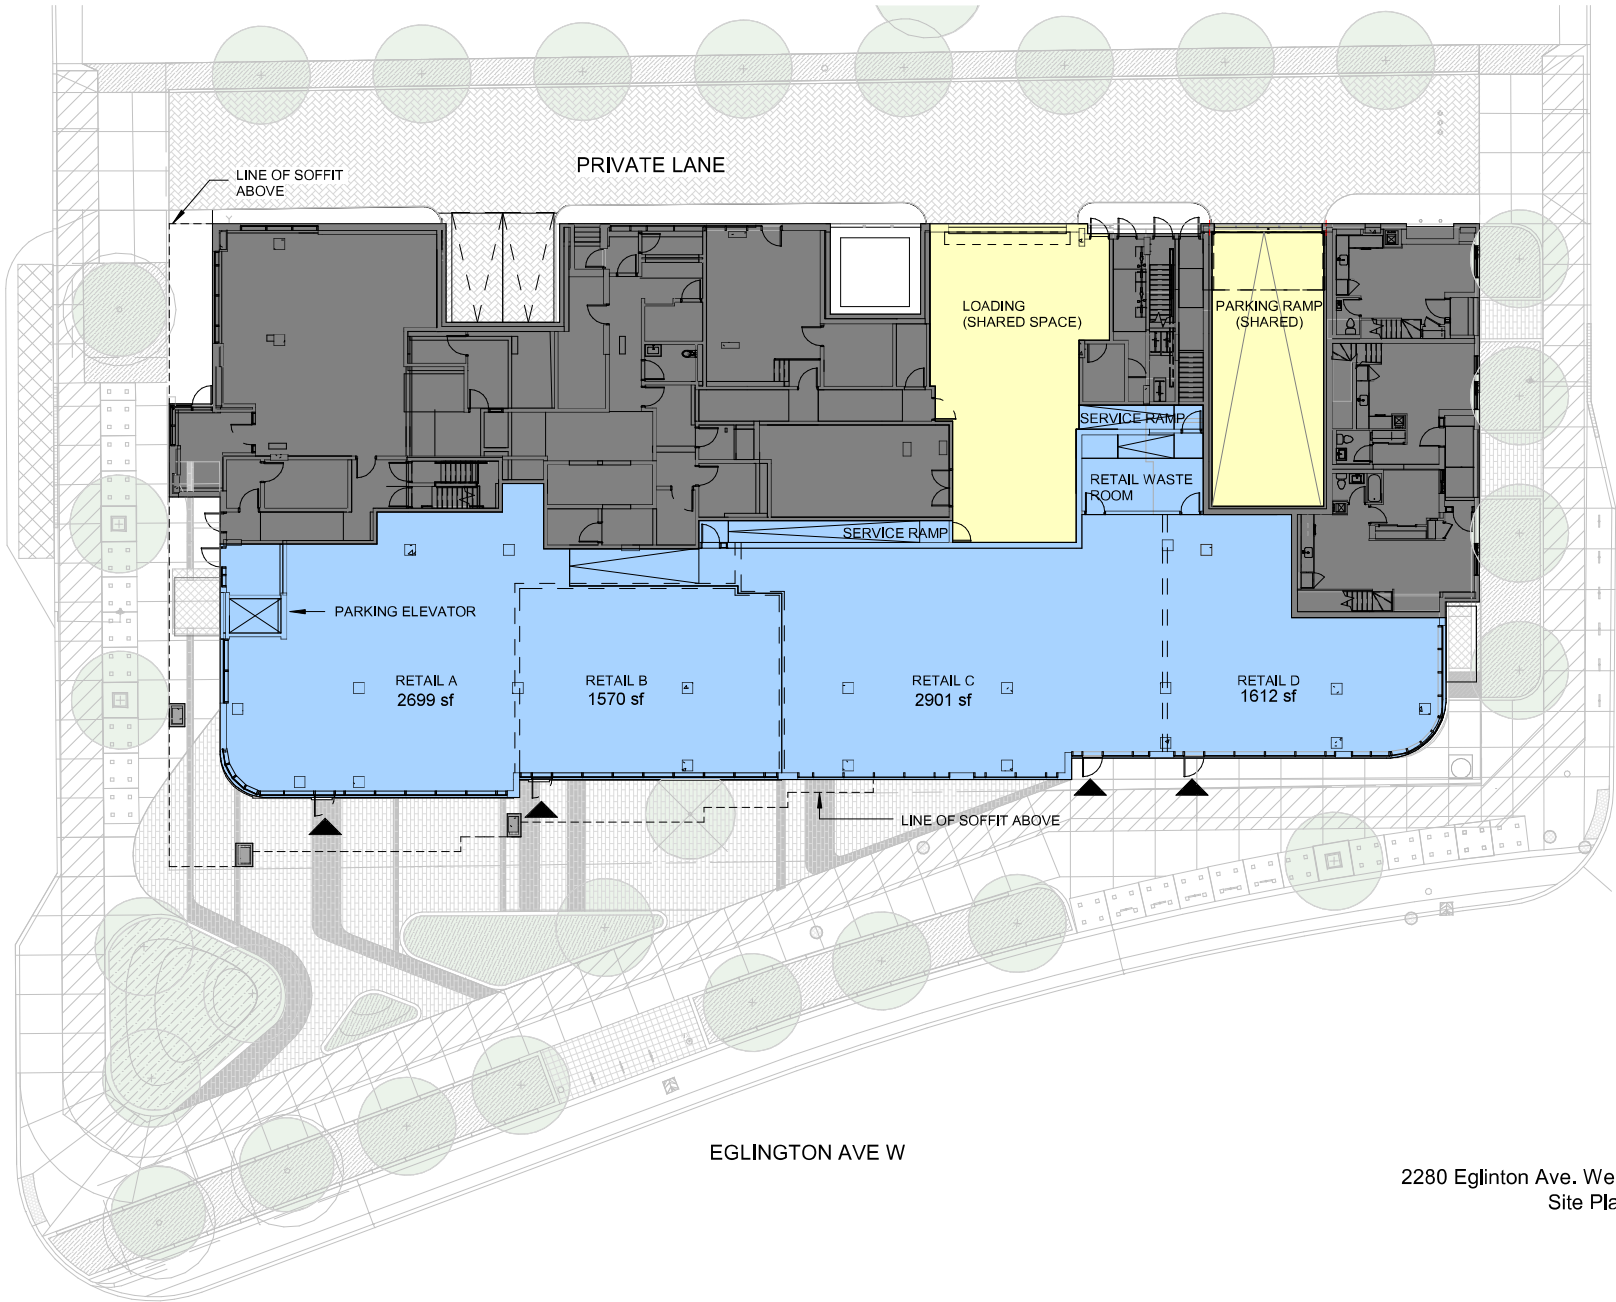

CROHAM RD

SANDERSTEAD AVE

EGLINGTON AVE W

2280 Eglinton Ave. West
Site Plan

superk™

A100MB