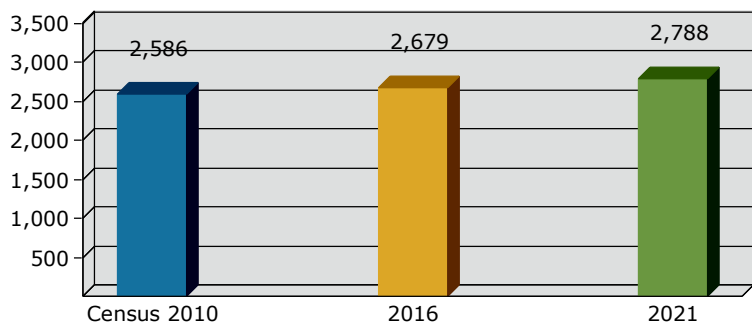

2016 Population by Race

2016 Population by Age

Households

2016 Home Value

2016-2021 Annual Growth Rate

Household Income

Source: U.S. Census Bureau, Census 2010 Summary File 1. Esri forecasts for 2016 and 2021.