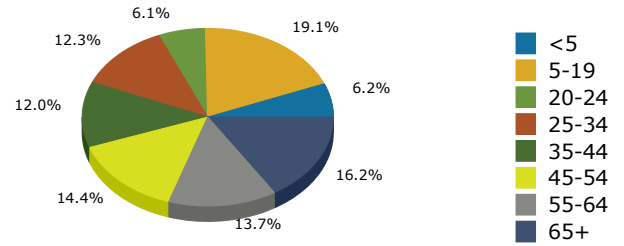

2016 Population by Race

2016 Population by Age

Households

2016 Home Value

2016-2021 Annual Growth Rate

Household Income

Source: U.S. Census Bureau, Census 2010 Summary File 1. Esri forecasts for 2016 and 2021.