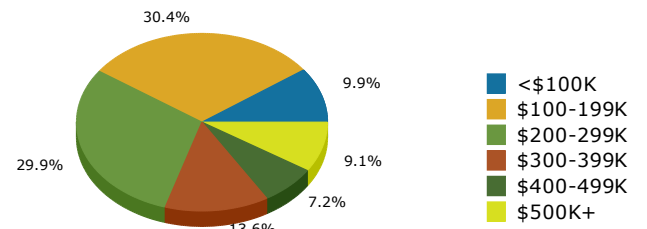

2016 Population by Race

2016 Population by Age

Households

2016 Home Value

2016-2021 Annual Growth Rate

Household Income

Source: U.S. Census Bureau, Census 2010 Summary File 1. Esri forecasts for 2016 and 2021.