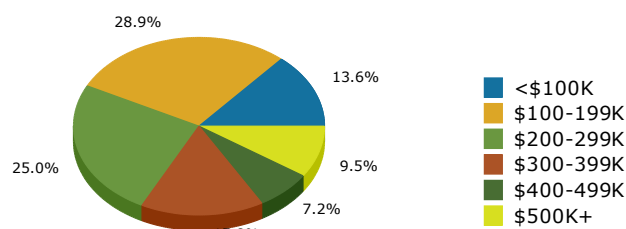

2016 Population by Race

2016 Population by Age

Households

2016 Home Value

2016-2021 Annual Growth Rate

Household Income

Source: U.S. Census Bureau, Census 2010 Summary File 1. Esri forecasts for 2016 and 2021.