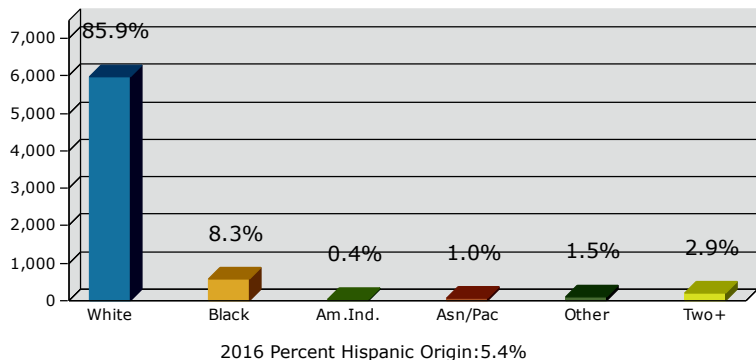

2016 Population by Race

2016 Population by Age

Households

2016 Home Value

2016-2021 Annual Growth Rate

Household Income

Source: U.S. Census Bureau, Census 2010 Summary File 1. Esri forecasts for 2016 and 2021.