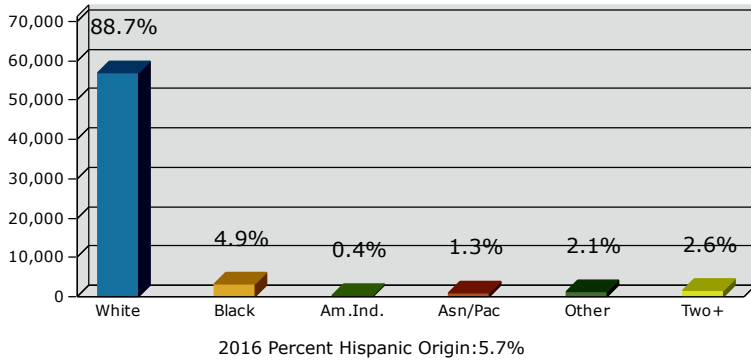

Households

2016 Population by Race