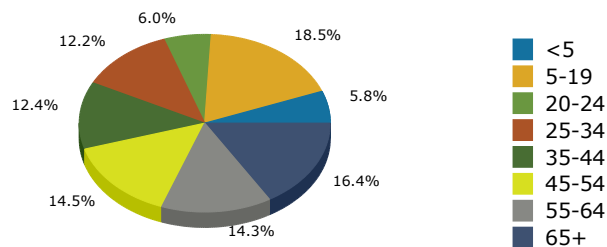

2016 Population by Race

2016 Population by Age

Households

2016 Home Value

2016-2021 Annual Growth Rate

Household Income

Source: U.S. Census Bureau, Census 2010 Summary File 1. Esri forecasts for 2016 and 2021.