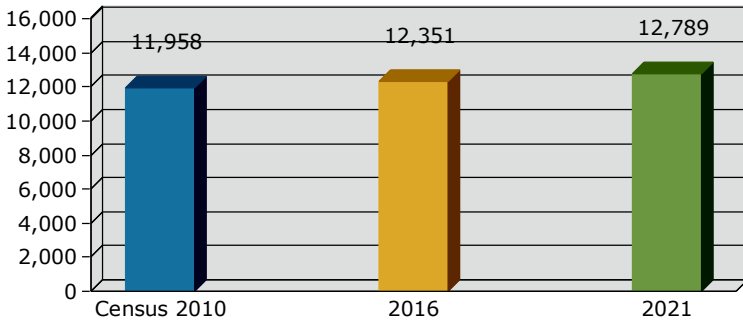

2016 Population by Race

2016 Population by Age

Households

2016 Home Value

2016-2021 Annual Growth Rate

Household Income

Source: U.S. Census Bureau, Census 2010 Summary File 1. Esri forecasts for 2016 and 2021.