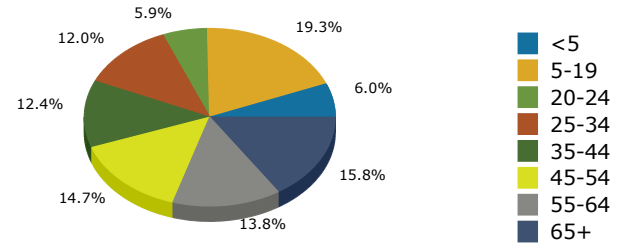

2016 Population by Race

2016 Population by Age

Households

2016 Home Value

2016-2021 Annual Growth Rate

Household Income

Source: U.S. Census Bureau, Census 2010 Summary File 1. Esri forecasts for 2016 and 2021.