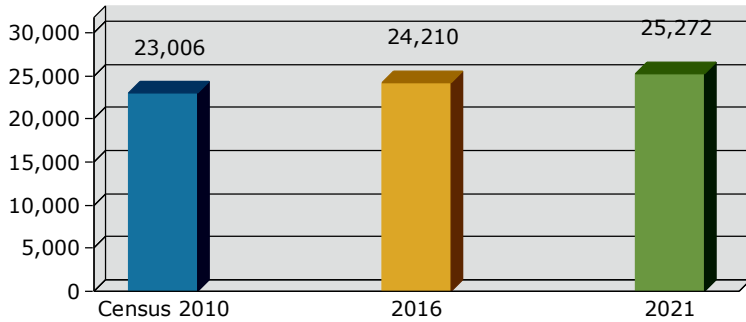

2016-2021 Annual Growth Rate

Households