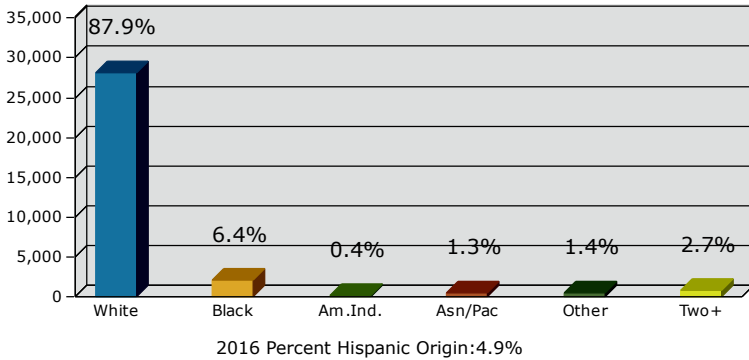

Households

2016 Population by Race