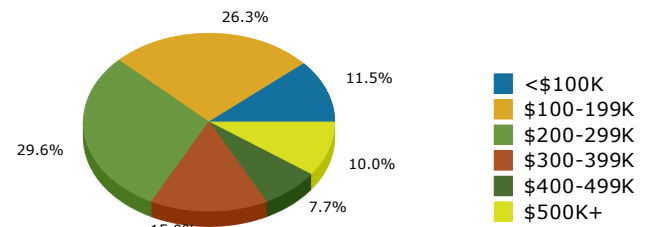

2016 Population by Race

2016 Population by Age

Households

2016 Home Value

2016-2021 Annual Growth Rate

Household Income

Source: U.S. Census Bureau, Census 2010 Summary File 1. Esri forecasts for 2016 and 2021.