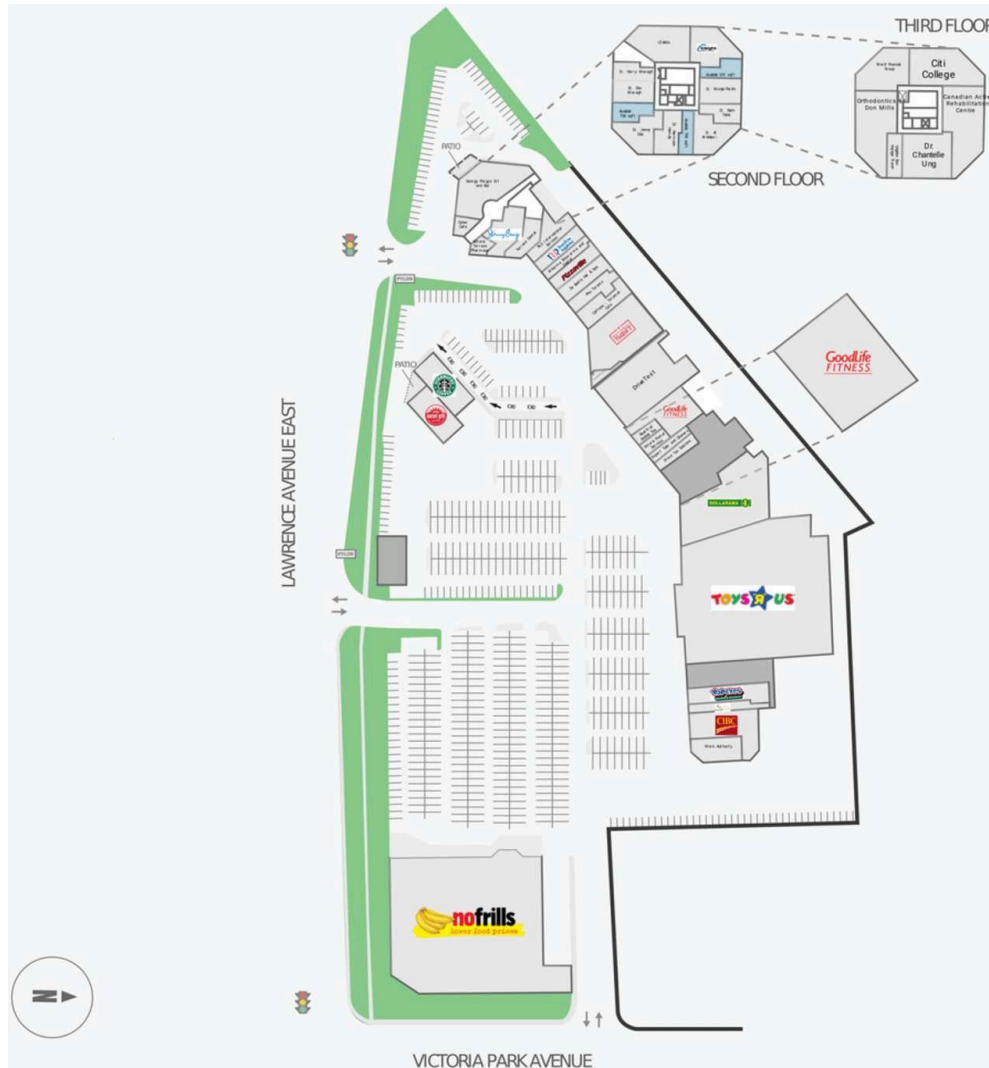

Victoria Terrace
Toronto, ON

Property Manager
Nadia Ieraci
nadia.ieraci@fcr.ca
416.445.3108

FCR Leasing
fcr.ca
leasing@fcr.ca
403.257.6888

Victoria Terrace

Toronto, ON

sf: 242,416

Ideally located on the busy intersection of Victoria Park Ave and Lawrence Avenue E in Toronto's vibrant North York neighbourhood, is Victoria Terrace. This highly trafficked retail centre is easily accessible from two major Toronto Highways including the Don Valley Parkway and HWY 401. Victoria Terrace is grocery-anchored and boasts over key 45 retailers, including professional services, gym and fitness, national banks, and much more - everyday shopping made easy.

Availability: 651 - 980 sf

1448 & 1450 Lawrence Avenue East

Victoria Terrace

Demographics

Traffic Count

Victoria Park Ave /
Lawrence Ave E :
55,768

Walk Score

82

334,028

Current Tenants

GoodLife Fitness	Skilled Trades College of
Georgy Porgys Grill and	Canada
Bar	Dollarama
Cyber Café	Toys "R" Us
Victoria Terrace	Bulk Barn
Pharmacy	Popeye's
Jenny Craig	Massage Addict
Terrace Dental	CIBC
BLS International	Work Authority
Services	Dr. Nermeen Hamdy
Baskin 31 Robbins	Dr. Jenny Oda
Al Karma Shawarma and	Dr. Dev Maragh
Falafel	Dr. Harry Maragh
Pizzaville Pizza and	Lifelabs
Panzerotto	Insight Medical Imaging
De Bekiris Hair & Spa	Dr. Munjal Parikh
Pho Toronto	Dr. Naim Takla
Caffeine - Toronto's Cafe	Dr. Ali Al-Hellawi
National Thrift Store	Canadian Active
Cellular Point	Rehabilitation Centre
DriveTest	Dr. Chantelle Ung
Real Fruit Bubble Tea	Uniglobe Bon Voyage
Victoria Postal Services	Travel
Expert Tailor and	World Financial Group
Cleaners	Orthodontics at Don
Prime Tax Solutions	Mills