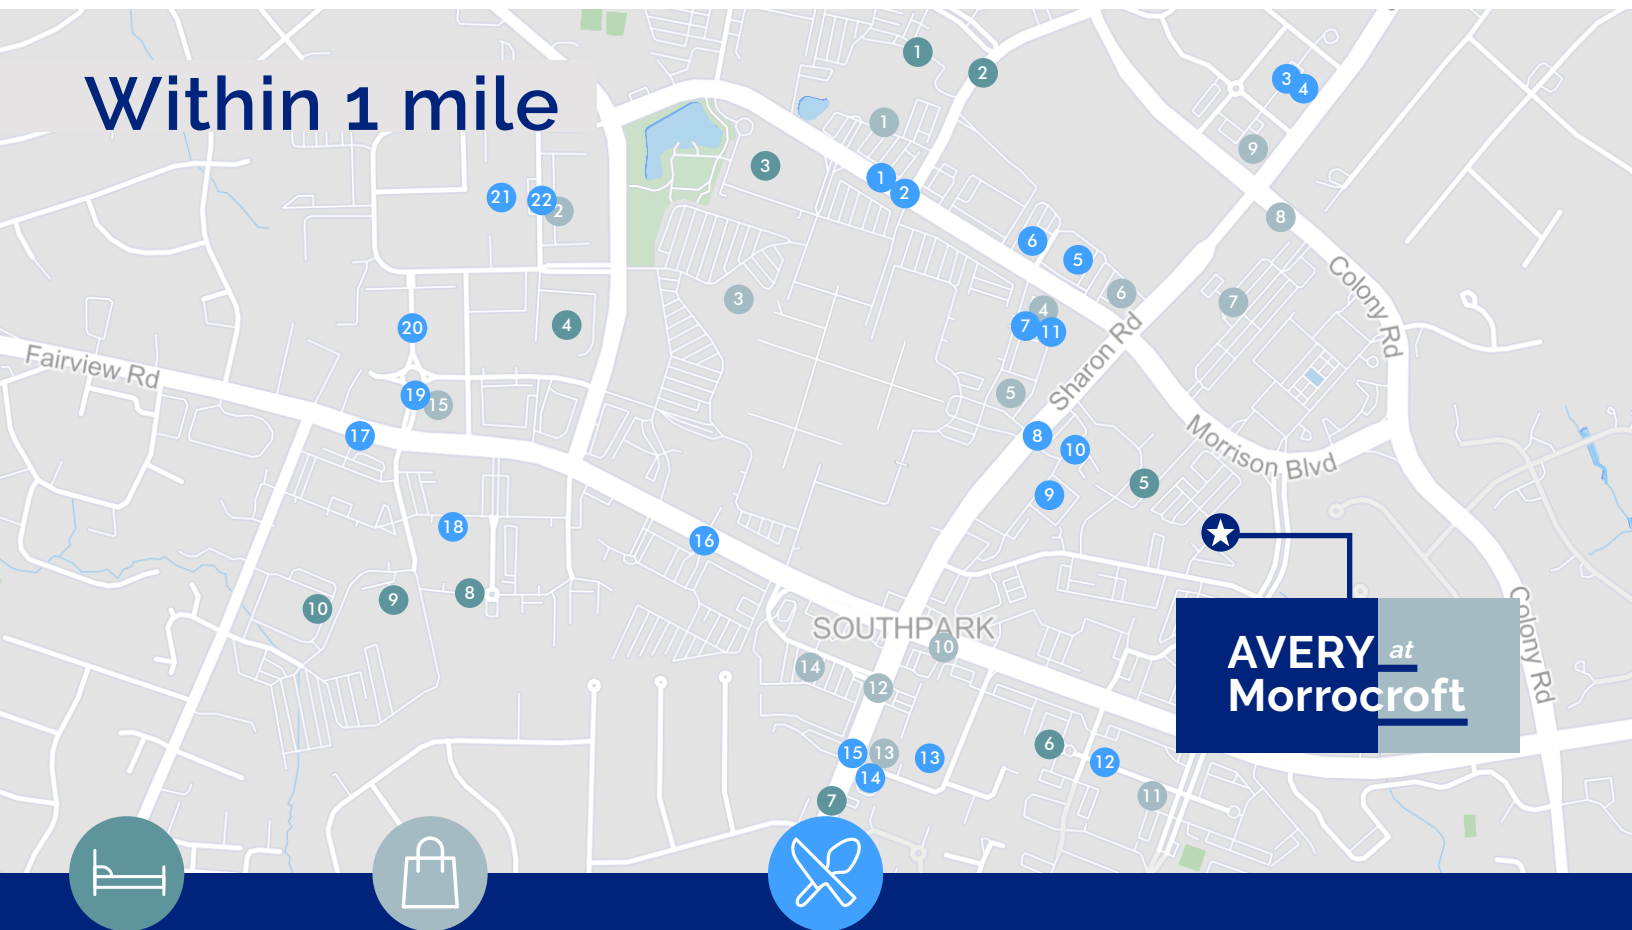

Class A finishes in common areas and restrooms.

Walkable amenities include food, beverage and lodging.

Well-positioned off Cameron Valley Parkway in the heart of Morrocroft and SouthPark.

Near Apex SouthPark, Morrocroft Centre, Phillips Place and SouthPark Mall, all offering new to market retail and numerous luxury brands.

emily.barth@cbre.com

LEVINE PROPERTIES

CBRE

Within 1 mile

HOTELS

1. Marriott
2. AC Hotel
3. DoubleTree
4. Renaissance
5. Hyatt Centric
6. Hampton Inn & Suites
7. Hilton Garden Inn
8. Canopy Hilton
9. Residence Inn
10. Courtyard

RETAILS

1. Specialty Shops
2. SouthPark Mall
3. DICK'S Sporting Goods
4. The Village at SouthPark
5. Crate & Barrel
6. Walgreens
7. Harris Teeter
8. Jos A. Bank
9. Barnes & Noble
10. Whole Foods
11. Phillips Place Shopping Mall
12. Homegoods
13. Sharon Square Shopping Mall
14. Sharon Corners Shopping Mall
15. Piedmont Town Center

RESTAURANTS

1. Bricktops
2. Paco's Taco & Tequila
3. Golden Cow Creamery
4. Firebirds Wood Fired Grill
5. Rooster's Wood-fired Kitchen
6. Wendy's
7. The Cowfish Sushi Burger Bar
8. Baku
9. Little Mama's Italian
10. Steak 48
11. Bulla
12. Southern Pecan - Gulf Coast Kitchen
13. Rusty Bucket Restaurant & Tavern
14. Starbucks
15. Original Pancake House
16. Nick's Cafe At Southpark
17. 131 Main Restaurant
18. Ruth's Chris Steak House
19. Del Frisco's Double Eagle Steakhouse
20. Bentley's Restaurant
21. SouthPark Grill
22. Village Tavern