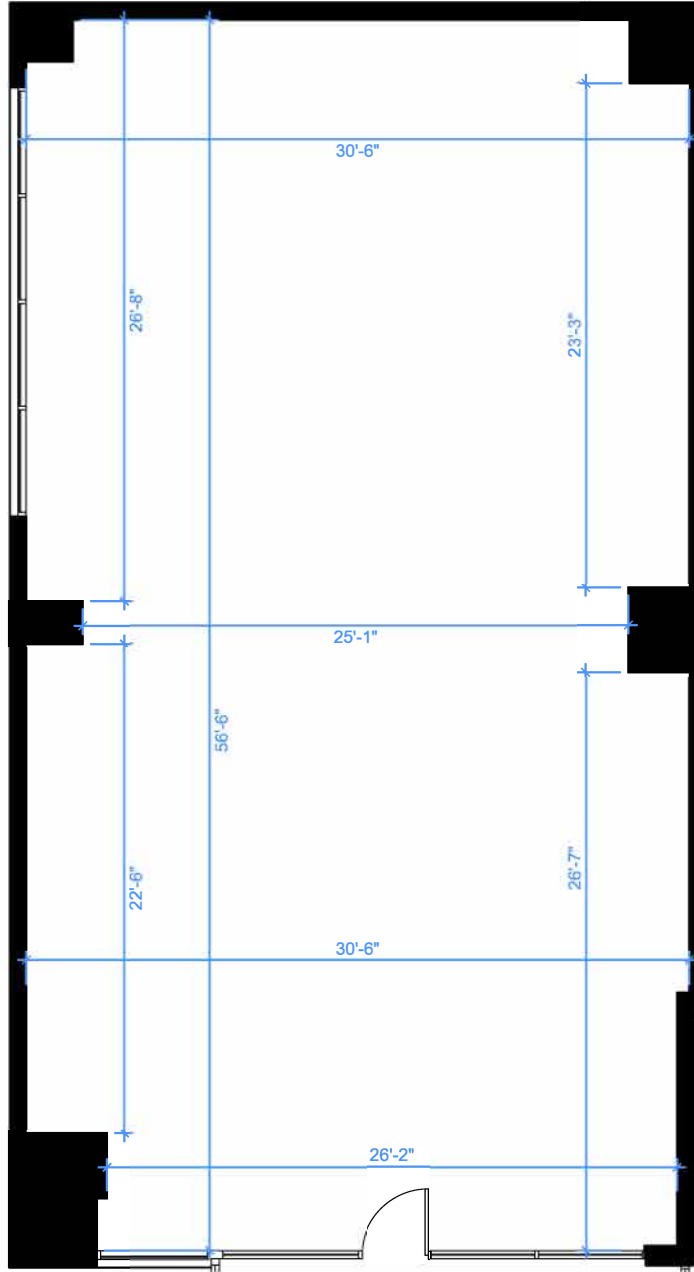

FLOOR PLAN

APPROXIMATE NORTH
© 2023 Space Database Inc. All Rights Reserved

PROJECT NAME
HYS CENTRE

11010 - 101 St NW
EDMONTON, ALBERTA

DRAWING NAME

SUITE 114
1,925 SQ.FT.

AS PER ANSI/BOMA Z65.1 1996

SCALE
AS NOTED

DATE		
FEBRUARY	25	2020

DRAWING NO.
M114