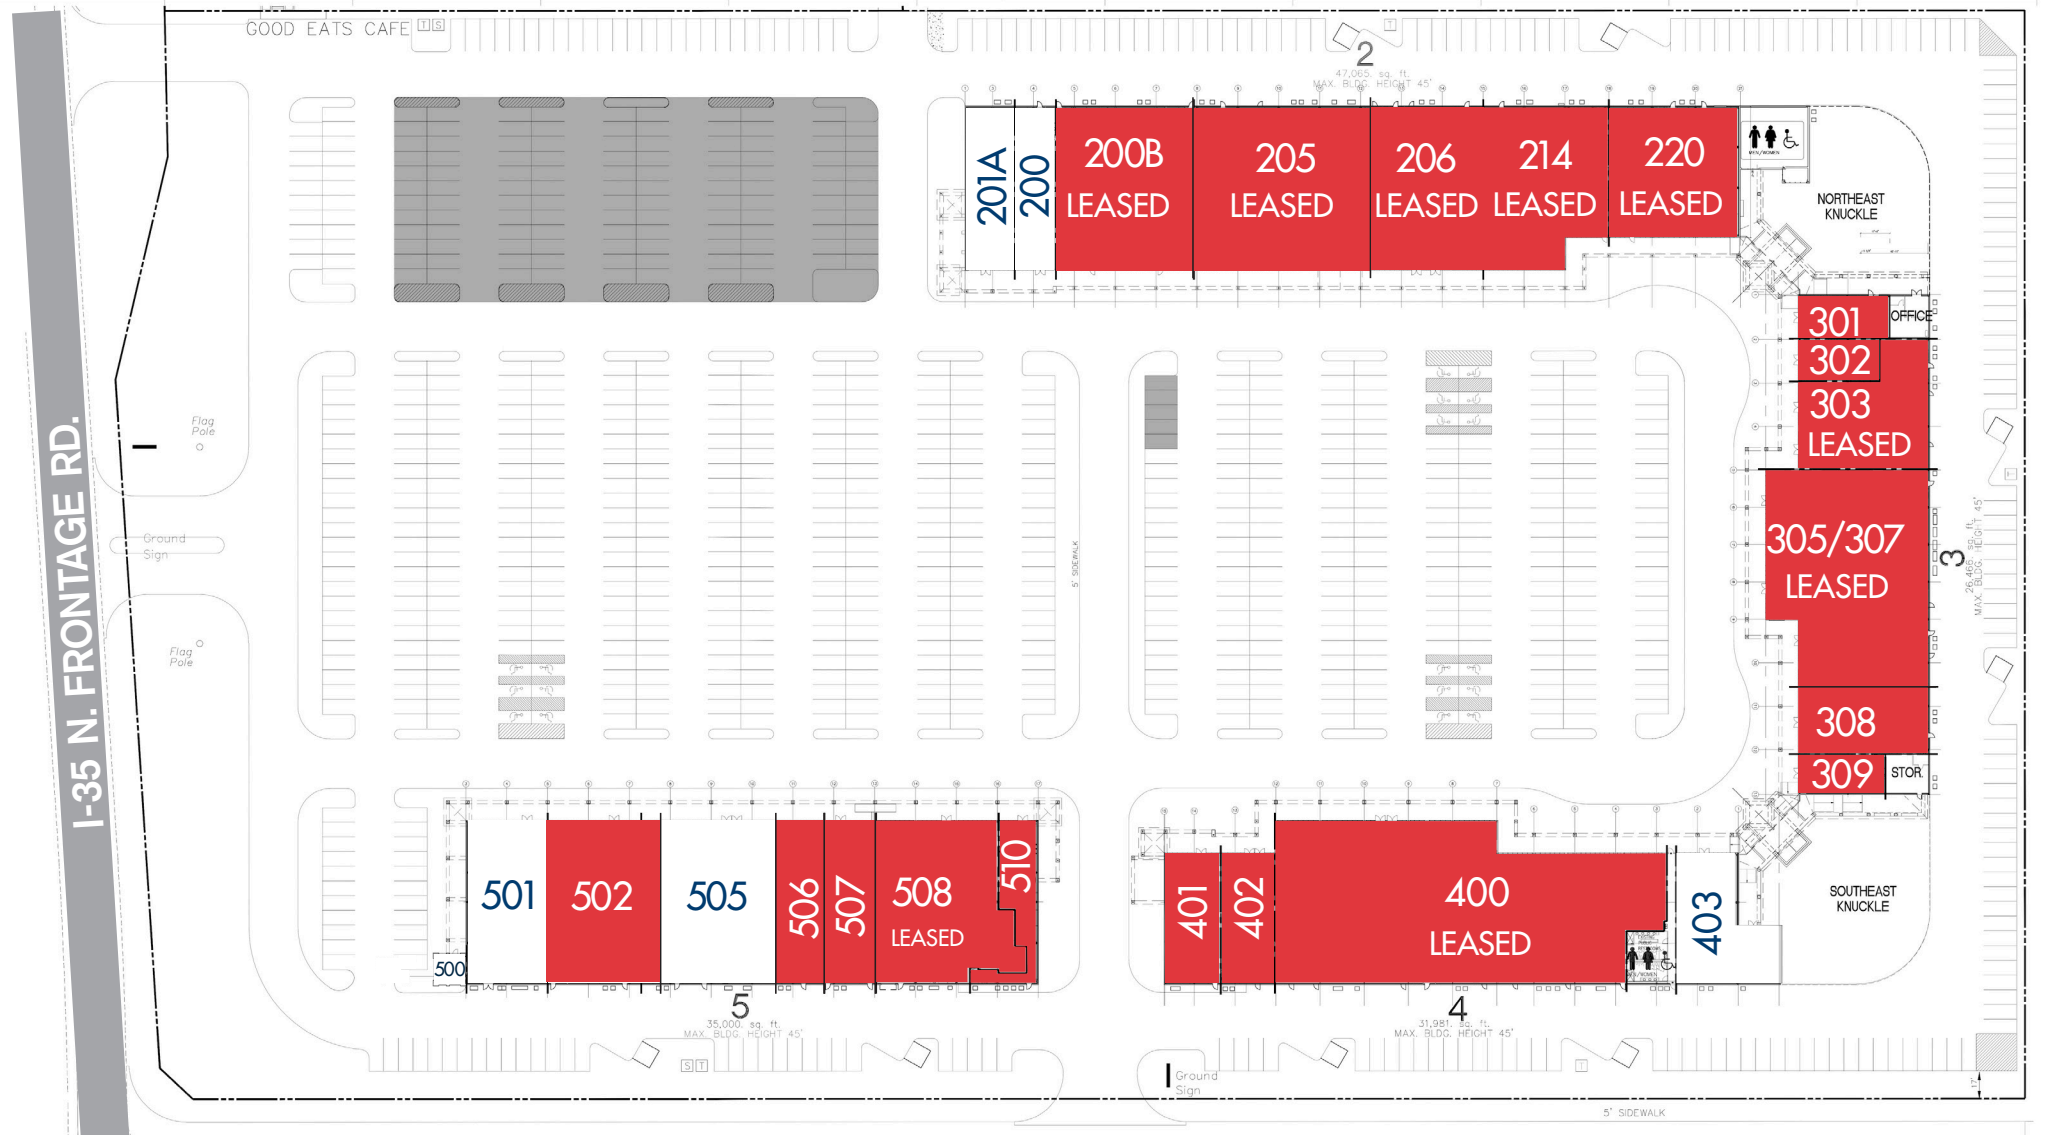

201A - Available - 2,973 SF	301 - Selman-Holman & Assoc. - 1,458 SF	400 - Antique Gallery - 21,092 SF	502 - GSA-Census - 7,446 SF
200 - Available (3/19) - 2,504 SF	302 - Selman-Holman & Assoc. - 1,272 SF	401 - Ps & Qs Quilt Shop - 2,742 SF	505 - Available - 6,633 SF
200B - Dental Call Center - 8,450 SF	303 - Life 365 Church - 5,187 SF	402 - Penny's Playtown - 2,646 SF	506 - Escape Room - 3,000 SF
205 - Dental Call Center - 10,230 SF	305/307 - Antique Exp. - 12,562 SF	403 - Available - 4,070 SF	507 - Tae Kwon Do - 3,147 SF
206 - Dental Call Center - 7,446 SF	308 - Dive Shop - 3,295 SF	500 - Available - 367 SF	508 - Rose Costumes - 7,845 SF
214 - Explorium Denton - 7,145 SF	309 - Solaris Healthcare - 1,297 SF	501 - Available - 4,949 SF	510 - Rose Costumes - 2,025 SF
220 - Jazzercise - 6,367 SF			

WESTGATE DRIVE