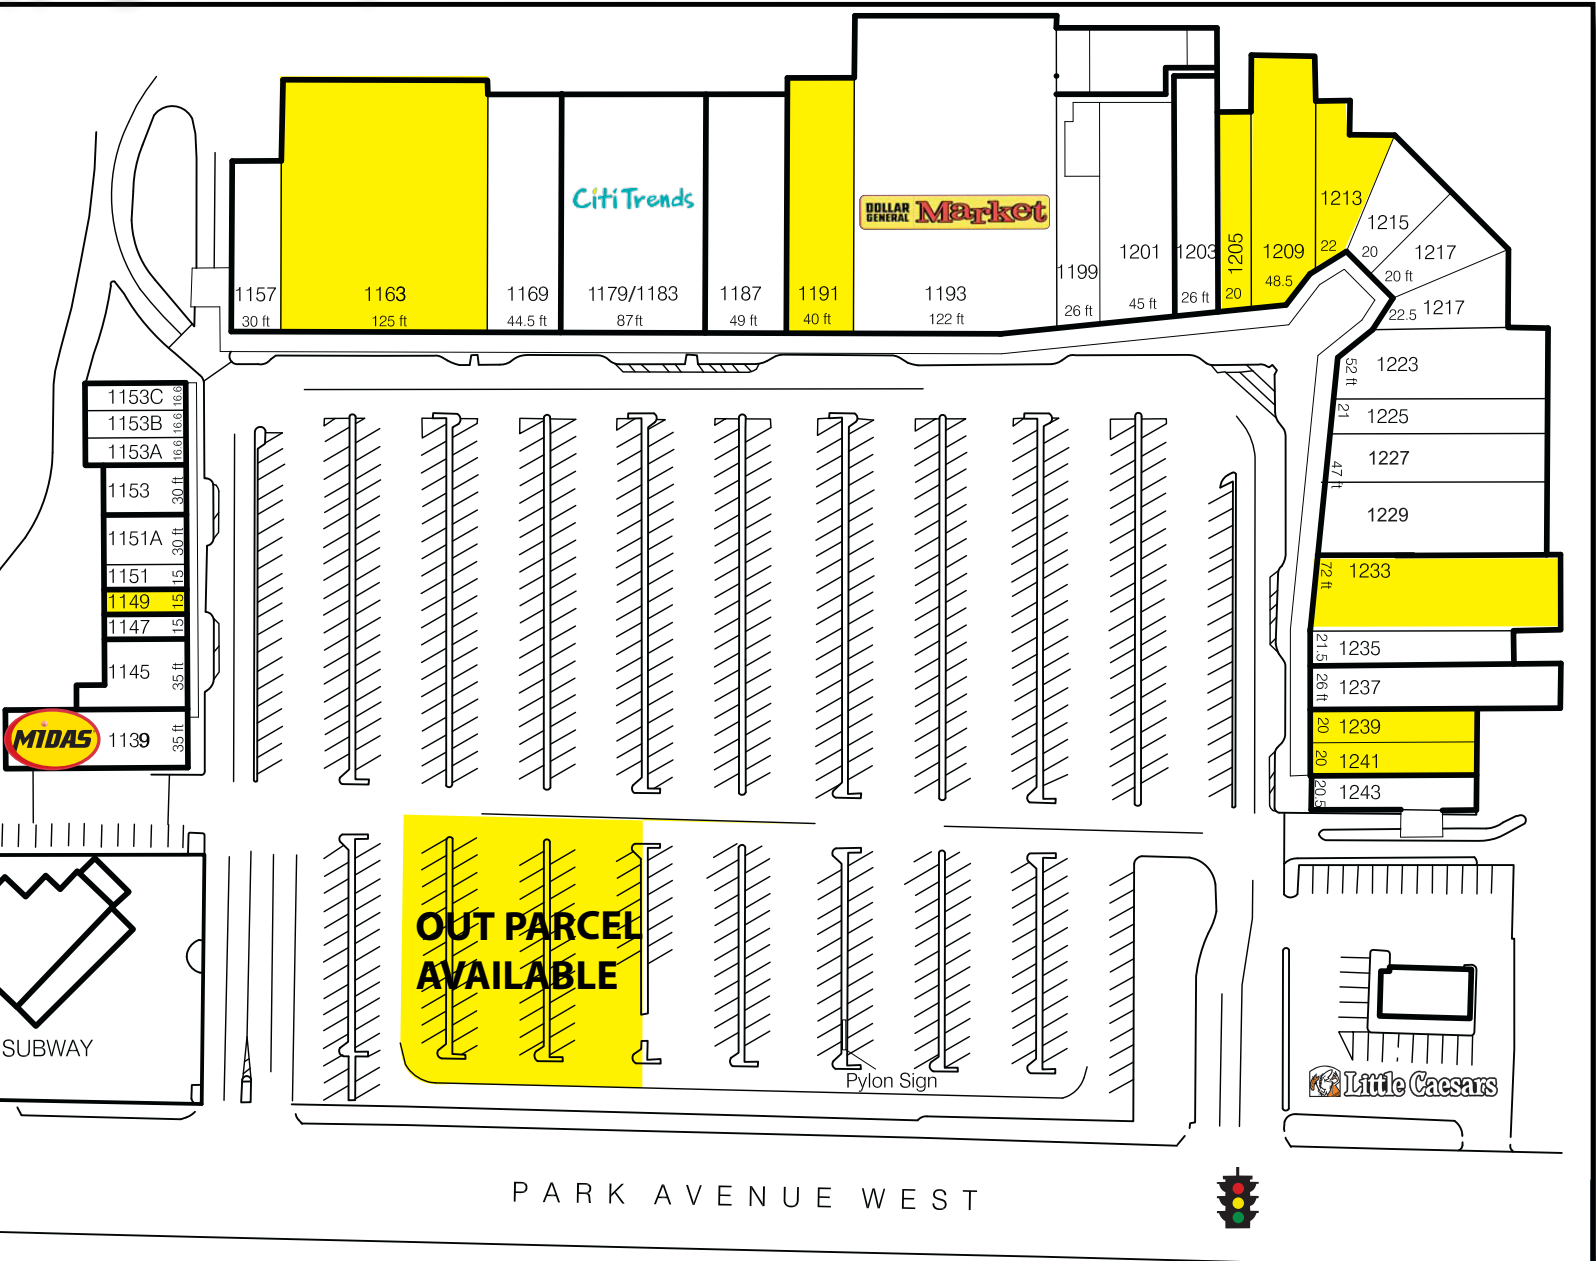

A MEMBER OF
CHAINLINKS
RETAIL ADVISORS

Westpark Shopping Center | Park Ave. West & Alpine Drive | Mansfield, Ohio

Property Highlights

- One outparcel available
- Excellent visibility
- Available Space:
750 - 18,400 square feet
- Total Square Feet:
160,000 square feet
- Lease Rate:
\$7.00 - \$8.00 NNN
- Traffic Counts:
26,500 VPD

- Tenants:
Dollar General Market
Citi Trends
Rent-A-Center
Arby's

Westpark Shopping Center | Mansfield, Ohio

TENANT	LOCATION	SPACE FT ²
Midas	1139	3,850
Comfrey Corner	1145	2,498
Tha Shopp Barber Shop	1147	750
AVAILABLE	1149	750
Acceptance Insurance	1151	750
Mr. Lee's Ancient Wok	1151A	1,500
National Cash Advance	1153	1,500
Q-Nails	1153A	960
Low Petit Driving School	1153B	960
African Hair Braiding	1153C	960
Driver's Testing Bureau	1157	3,213
AVAILABLE	1163	18,400
Rent-A-Center	1169	5,964
Citi Trends	1179/1183	12,354
Rose's Beauty Supply	1187	6,958
AVAILABLE	1191	6,838
Dollar General Market	1193	21,780
Picture Day Photography	1199	2,100
Richland Cty Young Marines	1201	4,502
The Fishman Pet Store	1203	3,725

TENANT	LOCATION	SPACE FT ²
AVAILABLE	1205	2,500
AVAILABLE	1209	5,586
AVAILABLE	1213	2,000
Reflections Beauty Salon	1215	2,403
China Club	1217	4,885
Professional Image Uniforms	1223	4,663
Hana's Oriental Market	1225	2,469
1 st Choice Home Health	1227/1229	6,272
AVAILABLE	1233	10,212
Tara's Floral Expressions	1235	2,380
Willard Coin Exchange	1237	4,125
AVAILABLE	1239	2,000
AVAILABLE	1241	2,000
Richland Bank	1243	2,000

OUT PARCEL	LOCATION	SIZE
Arby's	1131	2,030 ft ²
Little Caesar's	1245	1,566 ft ²
AVAILABLE	OUTPARCEL	1 Ac.

Westpark Shopping Center | Mansfield, Ohio