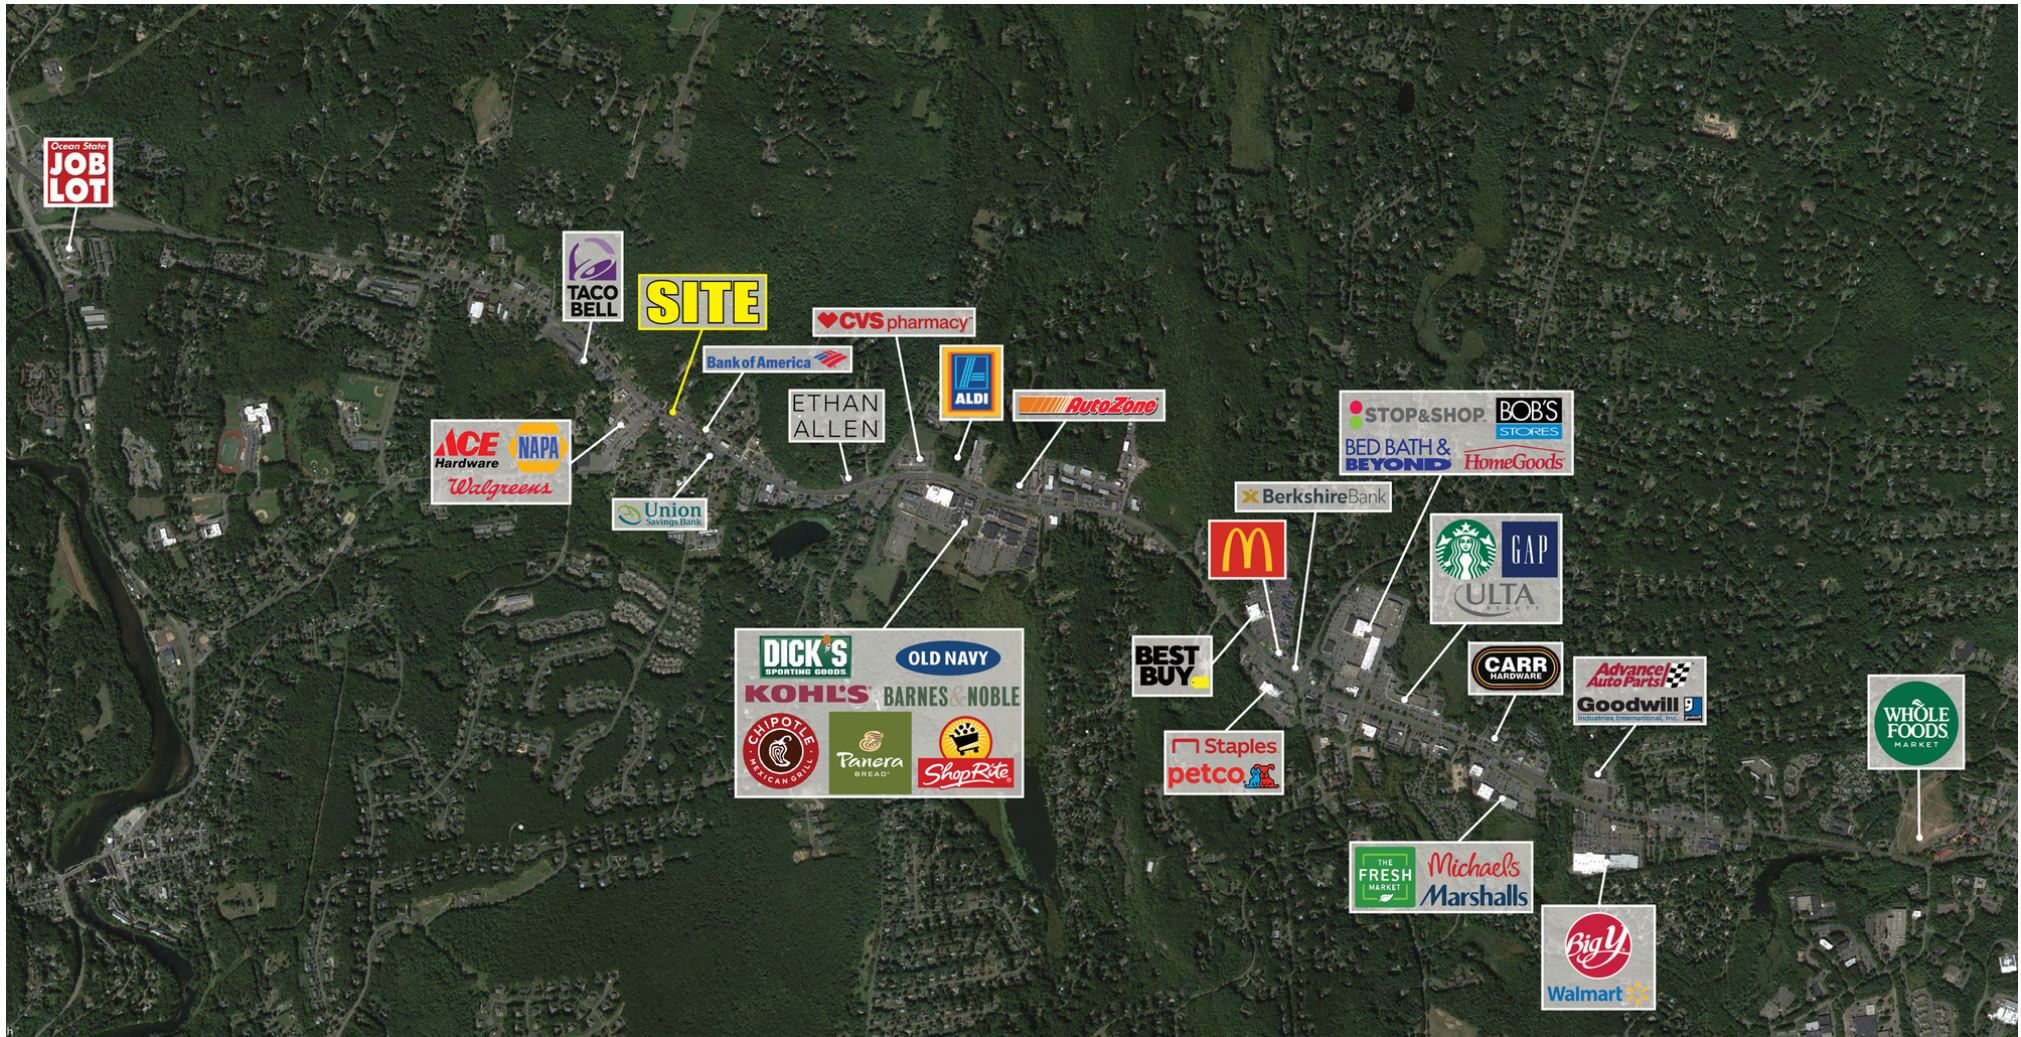

211 ALBANY TURNPIKE

CANTON,
CONNECTICUT

MICHAEL ALBERICO
617.239.3605
malberico@atlanticretail.com

GROUND LEASE OR BTS
UP TO 4 ACRES

PROJECT HIGHLIGHTS

- Ground lease or BTS available
- Up to 4 acres available on busy Route 44
- Drive-thru available
- 30,000 cars daily on Route 44/202
- Great Visibility on Route 44/202

DEMOGRAPHICS

TOTAL POPULATION

1 MILE	3 MILES	5 MILES
3,010	21,062	46,703

MEDIAN HH INCOME

1 MILE	3 MILES	5 MILES
\$77,166	\$113,635	\$115,193

MICHAEL ALBERICO
617.239.3605
malberico@atlanticretail.com

GROUND LEASE OR BTS
CANTON, CT

MICHAEL ALBERICO
617.239.3605
malberico@atlanticretail.com

GROUND LEASE OR BTS
CANTON, CT

© ATLANTIC RETAIL 2021 The information above has been obtained from sources believed reliable. While we do not doubt its accuracy, we have not verified it and make no guarantee, warranty or representation about it.