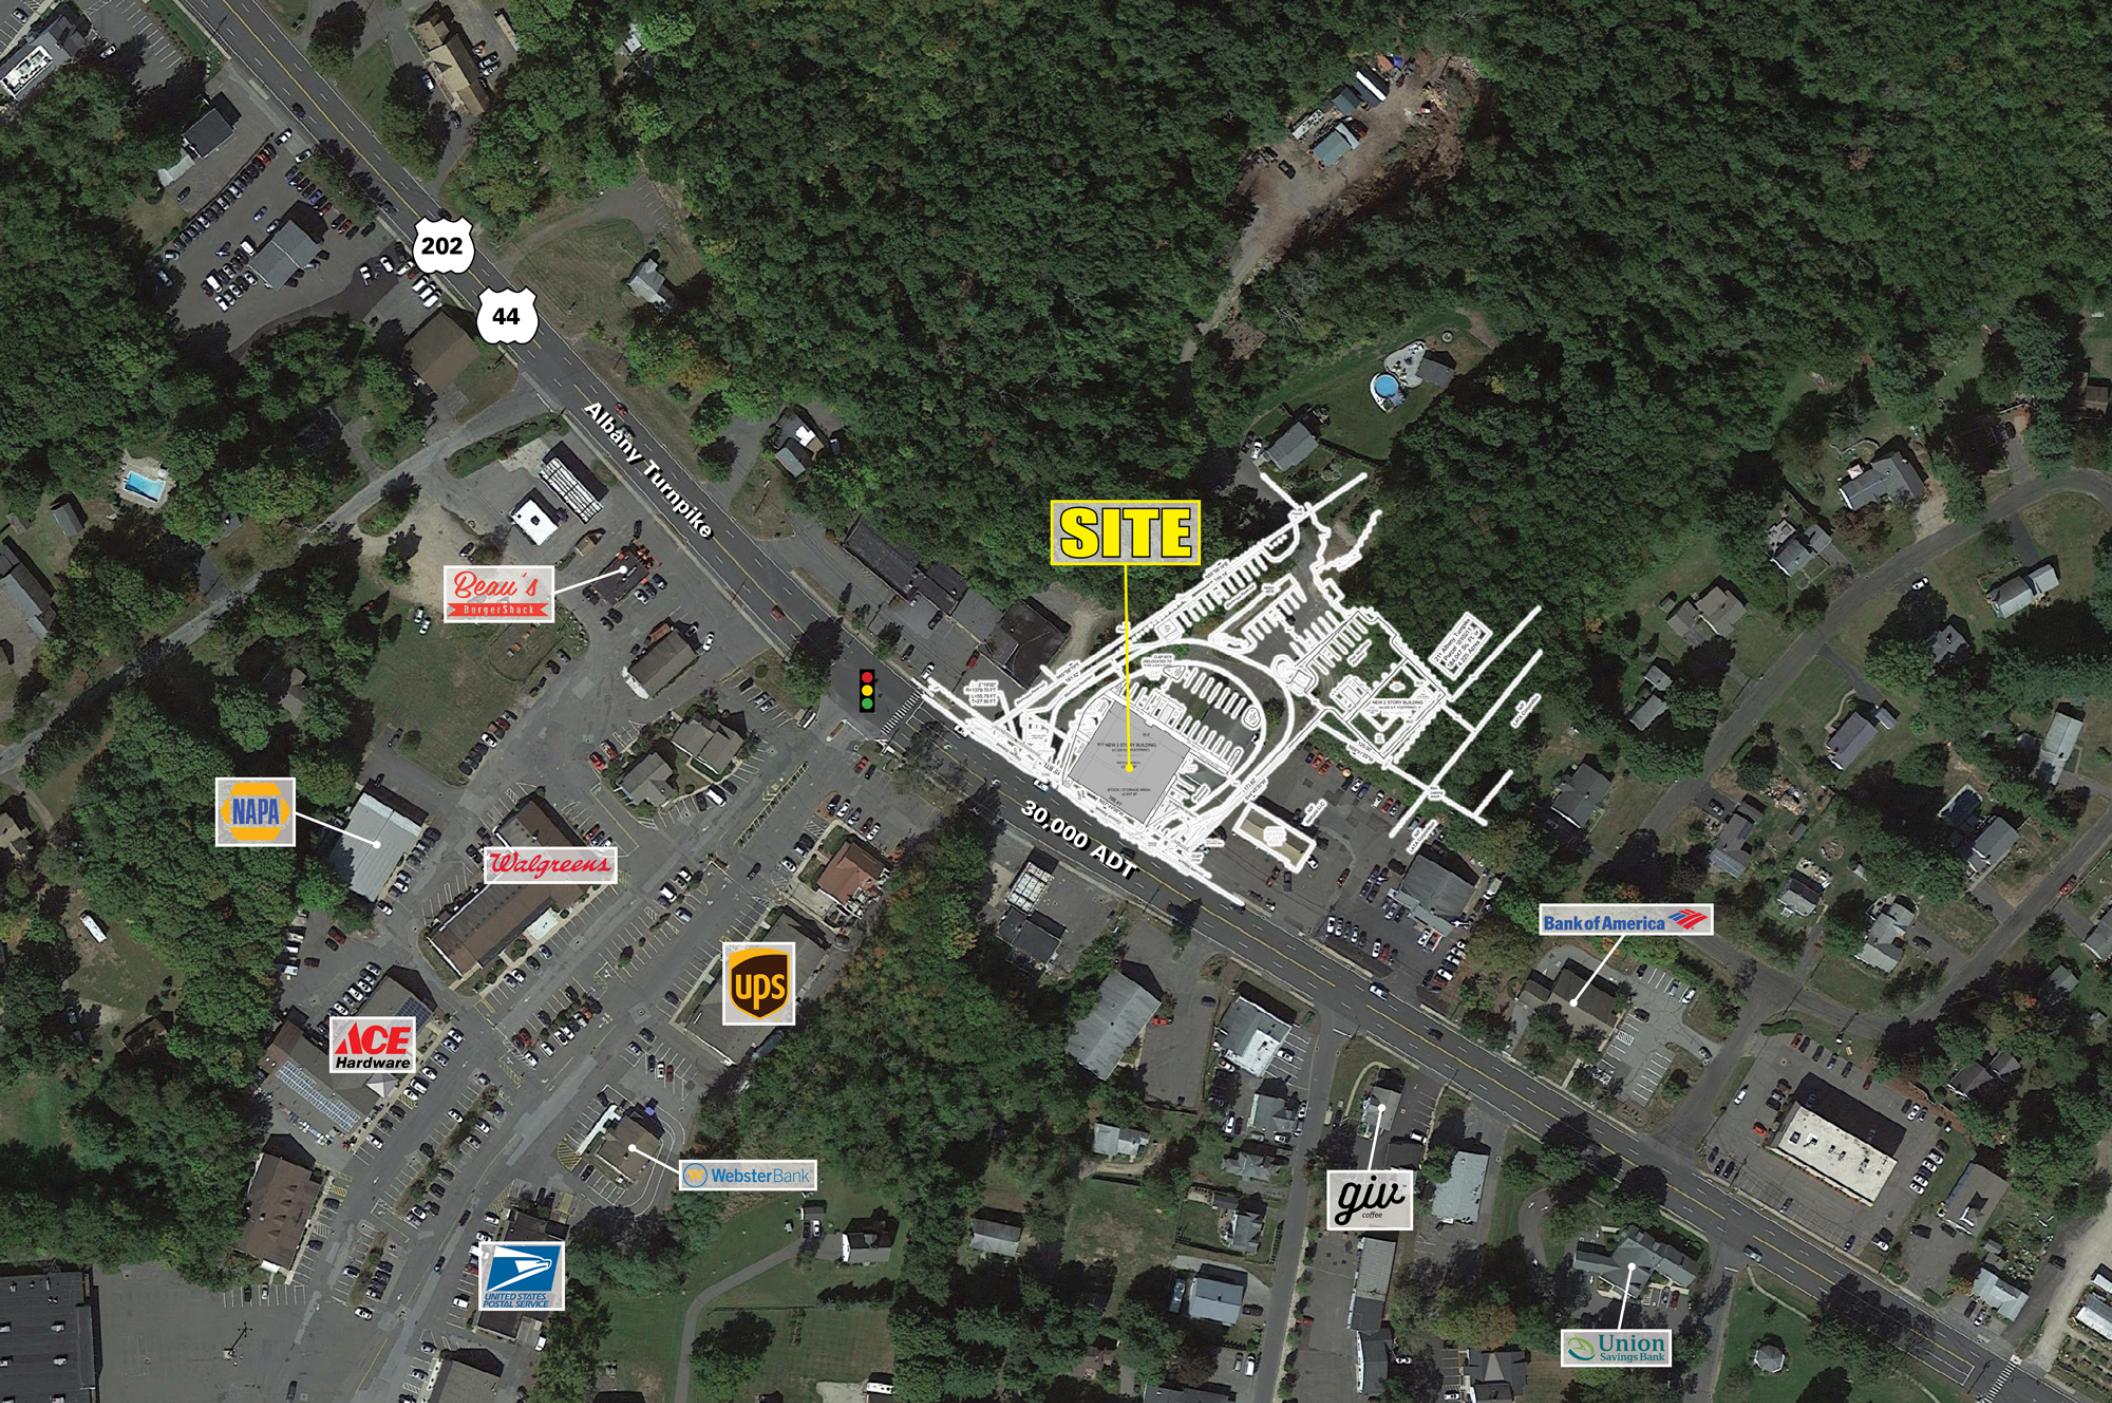

211 ALBANY TURNPIKE

CANTON,
CONNECTICUT

MICHAEL ALBERICO
617.239.3605
malberico@atlanticretail.com

GROUND LEASE OR BTS
UP TO 4 ACRES

PROJECT HIGHLIGHTS

- Ground lease or BTS available
- Up to 4 acres available on busy Route 44
- Drive-thru available
- 30,000 cars daily on Route 44/202
- Great Visibility on Route 44/202

DEMOGRAPHICS

TOTAL POPULATION

1 MILE	3 MILES	5 MILES
3,010	21,062	46,703

MEDIAN HH INCOME

1 MILE	3 MILES	5 MILES
\$77,166	\$113,635	\$115,193

MICHAEL ALBERICO
617.239.3605
malberico@atlanticretail.com

GROUND LEASE OR BTS
CANTON, CT