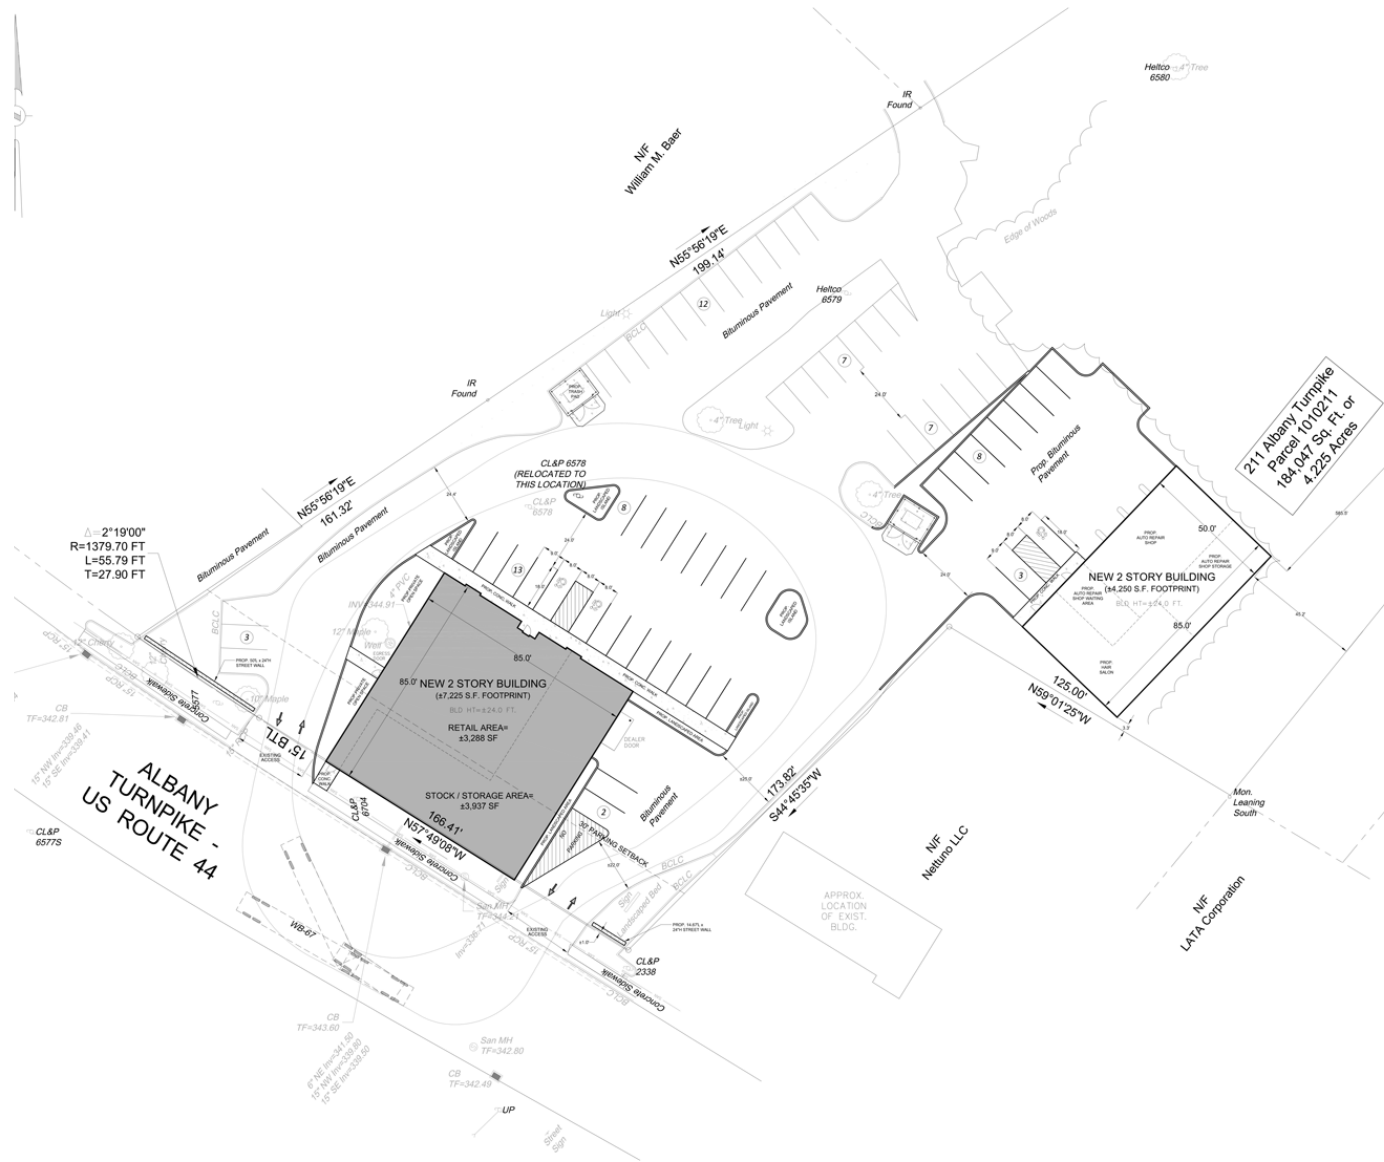

211 ALBANY TURNPIKE

CANTON,
CONNECTICUT

MICHAEL ALBERICO
617.239.3605
malberico@atlanticretail.com

GROUND LEASE OR BTS
UP TO 4 ACRES

PROJECT HIGHLIGHTS

- Ground lease or BTS available
- Up to 4 acres available on busy Route 44
- Drive-thru available
- 30,000 cars daily on Route 44/202
- Great Visibility on Route 44/202

DEMOGRAPHICS

TOTAL POPULATION

1 MILE	3 MILES	5 MILES
3,010	21,062	46,703

MEDIAN HH INCOME

1 MILE	3 MILES	5 MILES
\$77,166	\$113,635	\$115,193

MICHAEL ALBERICO
617.239.3605
malberico@atlanticretail.com

GROUND LEASE OR BTS
CANTON, CT