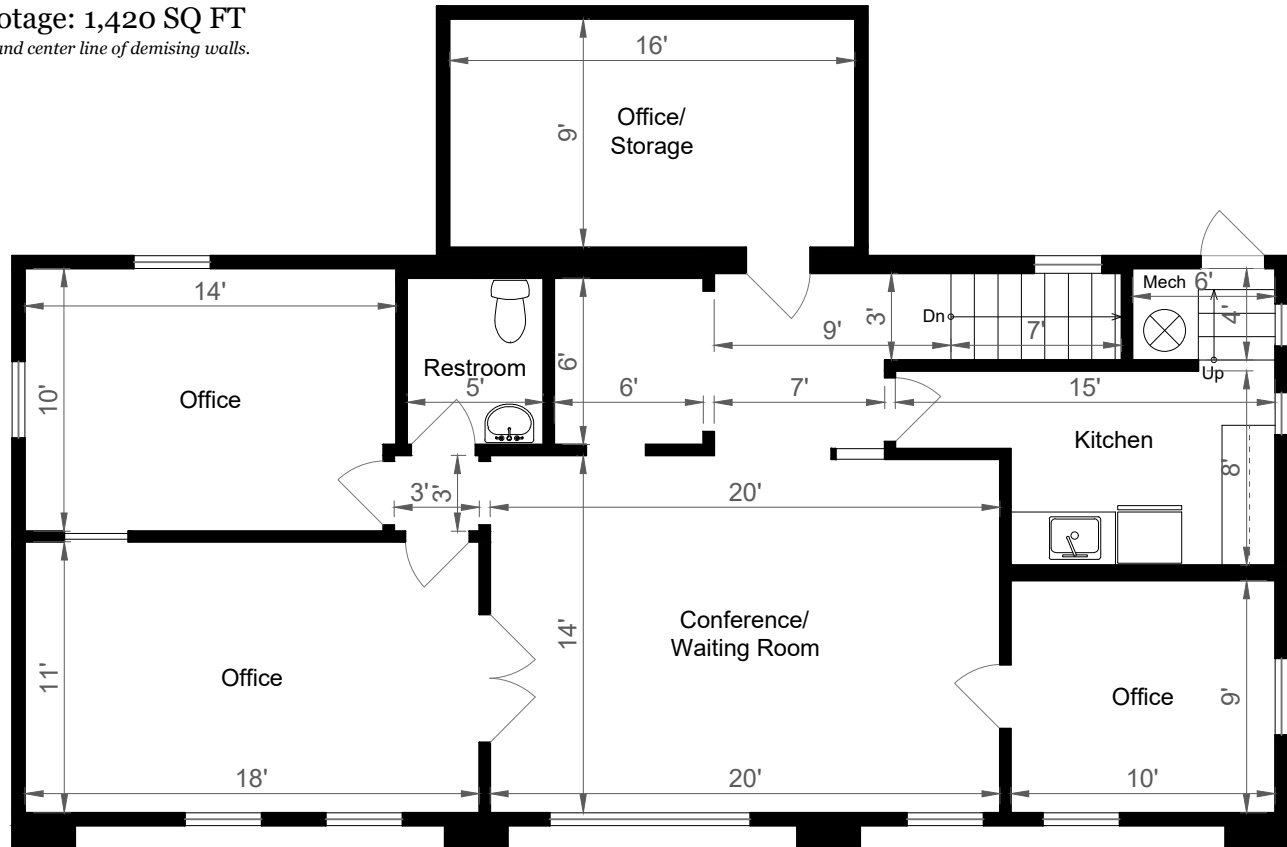

1147 CALIFORNIA DRIVE

BURLINGAME, CA 94010

Estimated Total Square Footage: 1,420 SQ FT

Calculated from outside face of exterior walls and center line of demising walls.

FIRST FLOOR
150 SQ FT

SECOND FLOOR
1,270 SQ FT