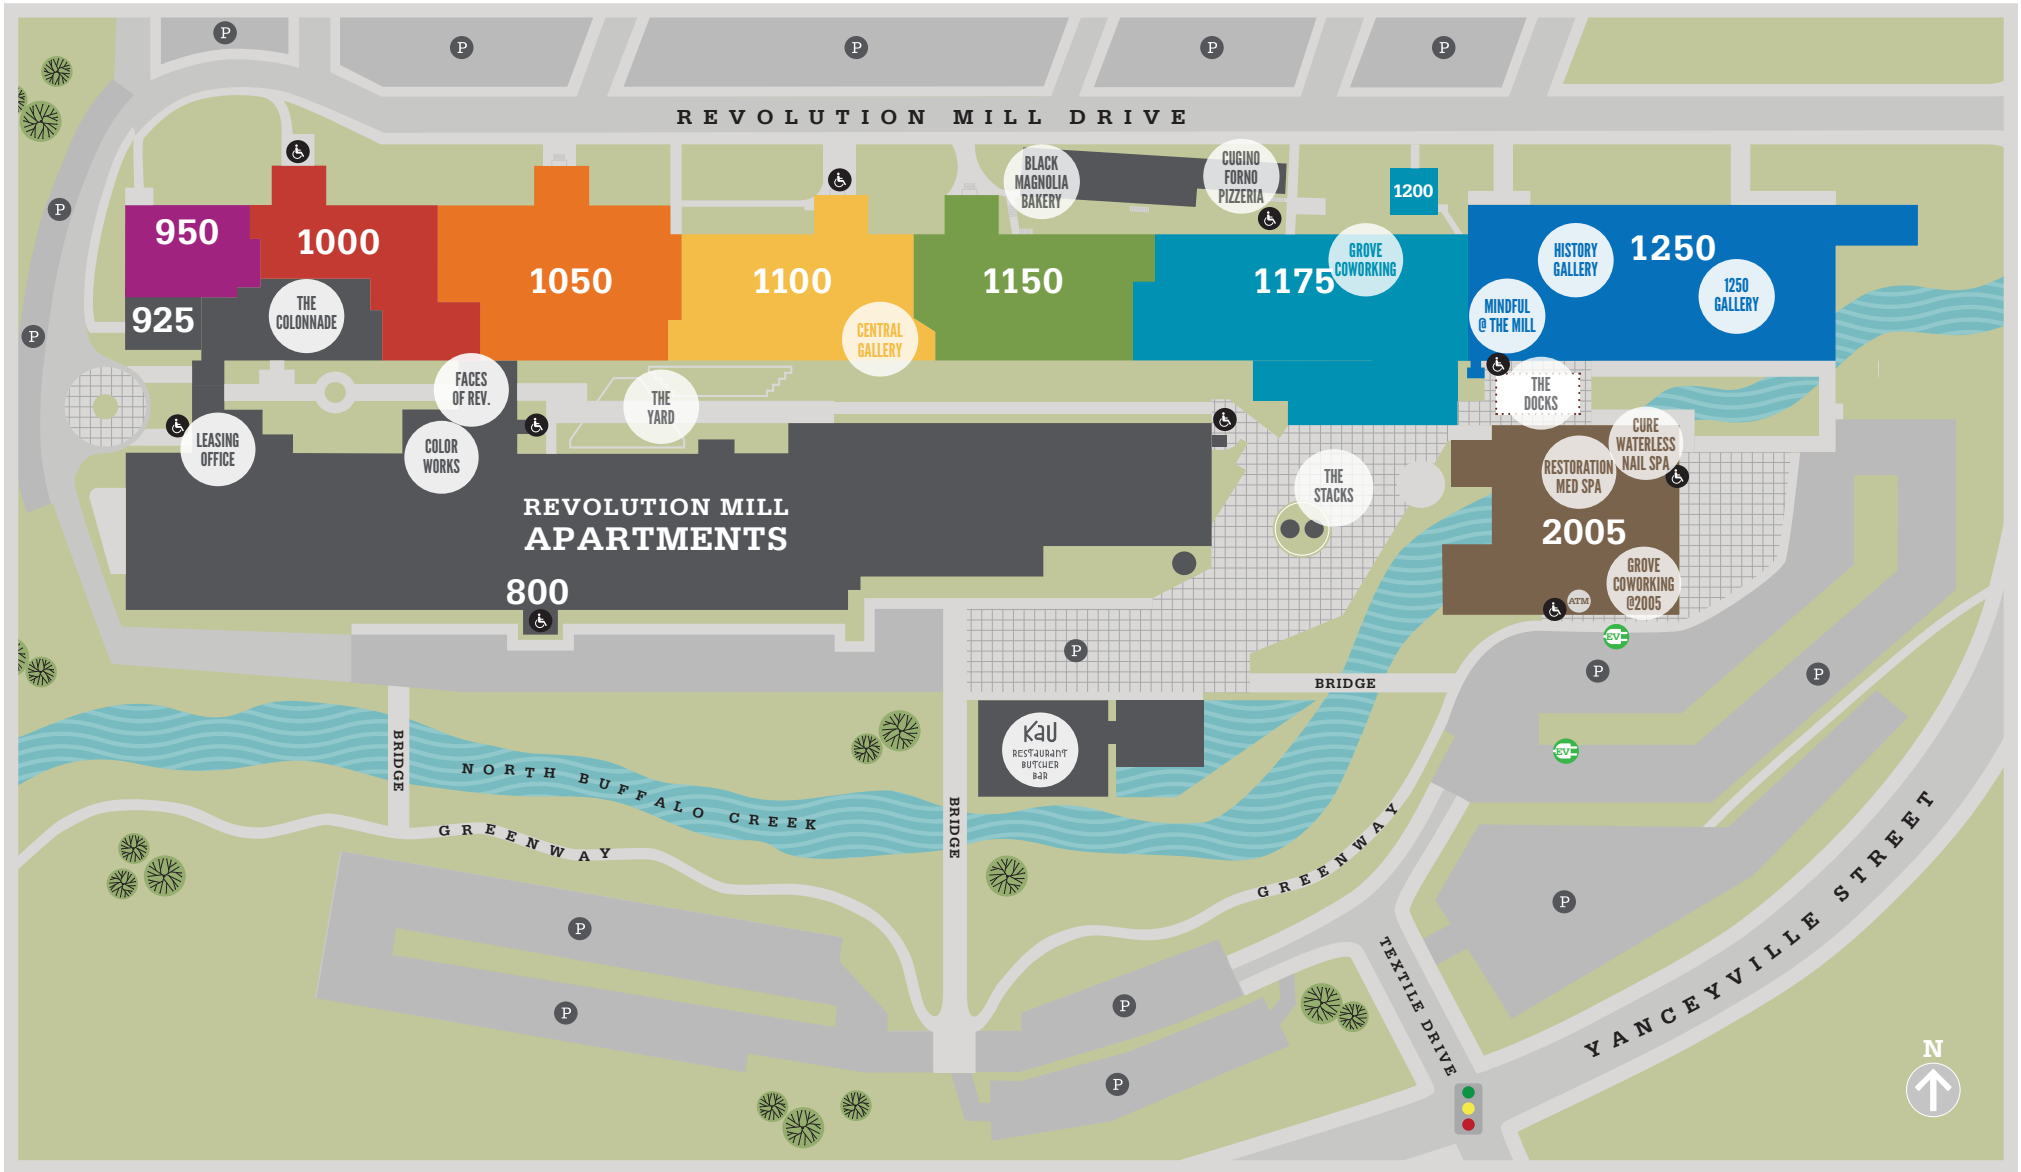

# REVOLUTION

# CAMPUS MAP

Leasing Office: 850 Revolution Mill Dr Greensboro, NC 27405