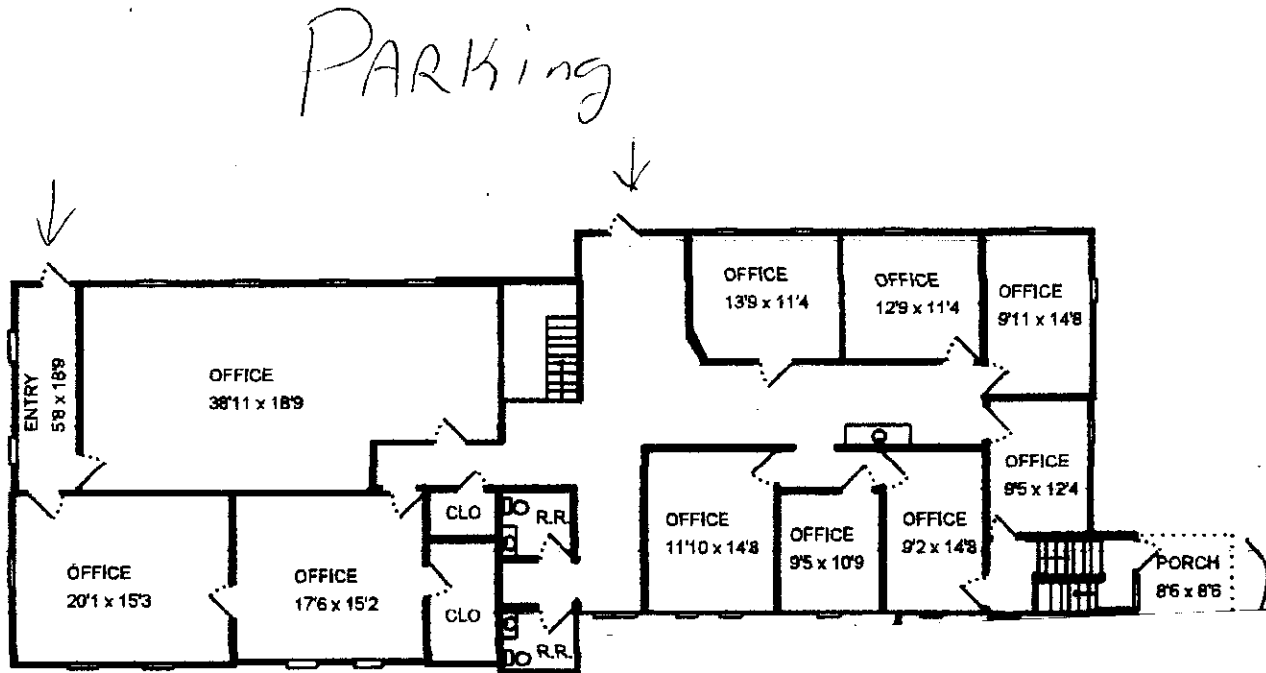

REAL ESTATE MEASURE

Website RE
Order #RE9800-11981
Measure #10465091
Measured 04/06/15

Property Address:
894 beaver Grade Rd
Moon tw, PA 15108

Total interior square

Measurements supplied for marketing purposes only. For full details, see