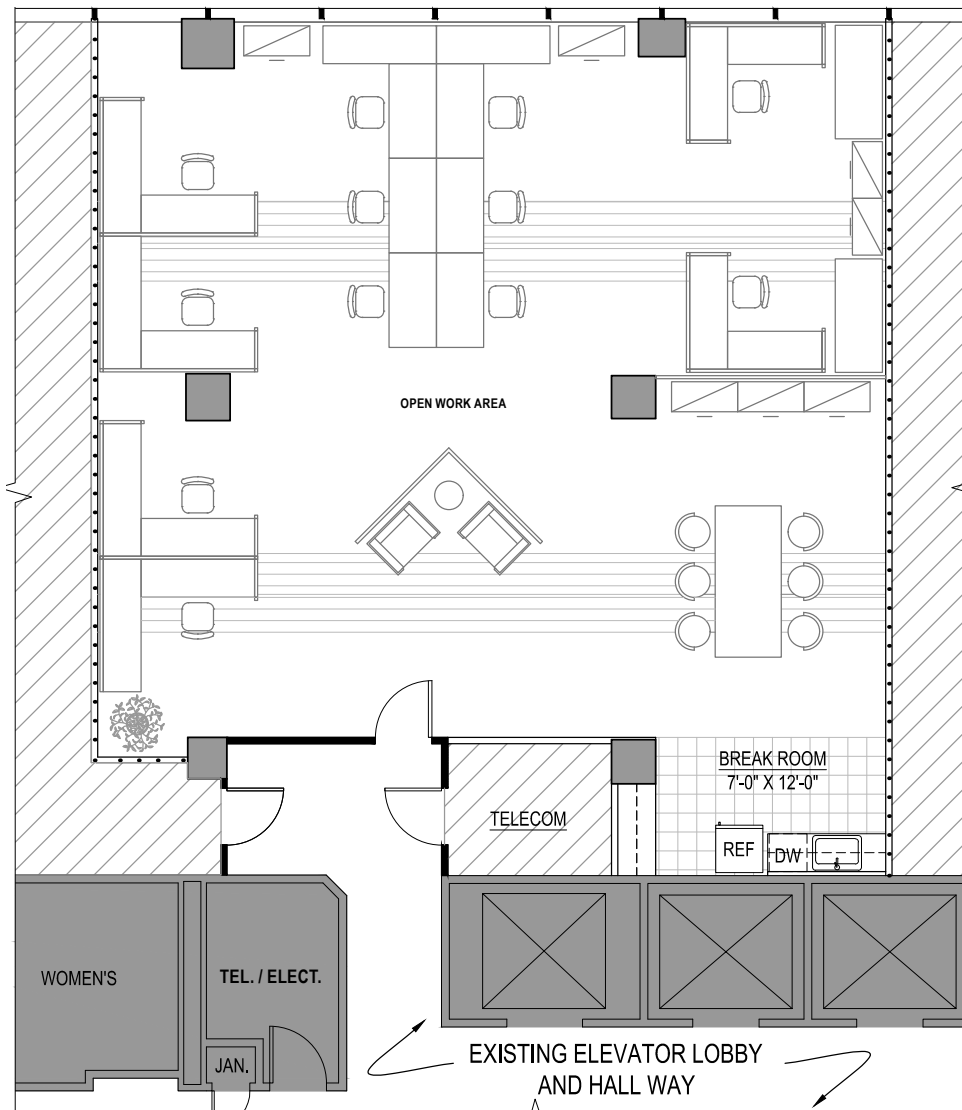

FLOOR 3 | SUITE 330

2,082 RSF

*Market-Ready,
Plug n' Play
Office Suite*

Floor 3 Plan