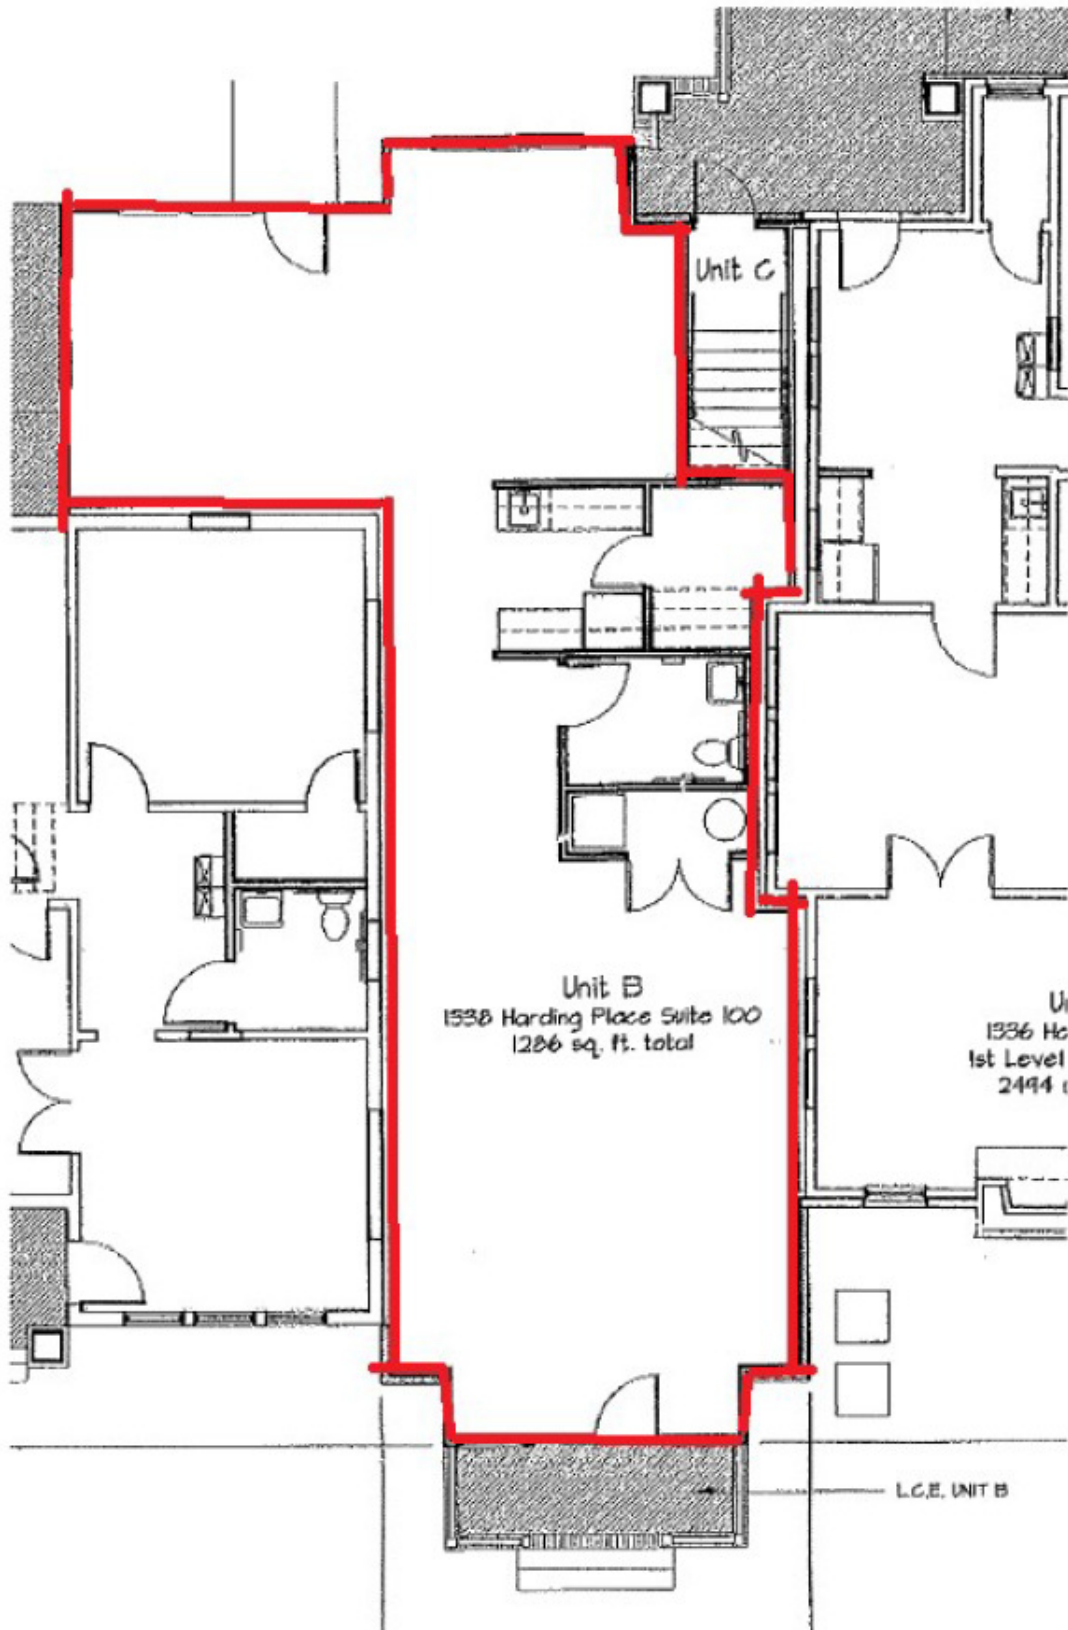

- 1,286 square feet
- \$29.50 per sq.ft. plus utilities and janitorial
- Property is offered in its existing condition.
- Parking on street in front and rear parking lot

CONCORD PROPERTIES

CONCORD PROPERTIES

Shared Parking lot for building tenants