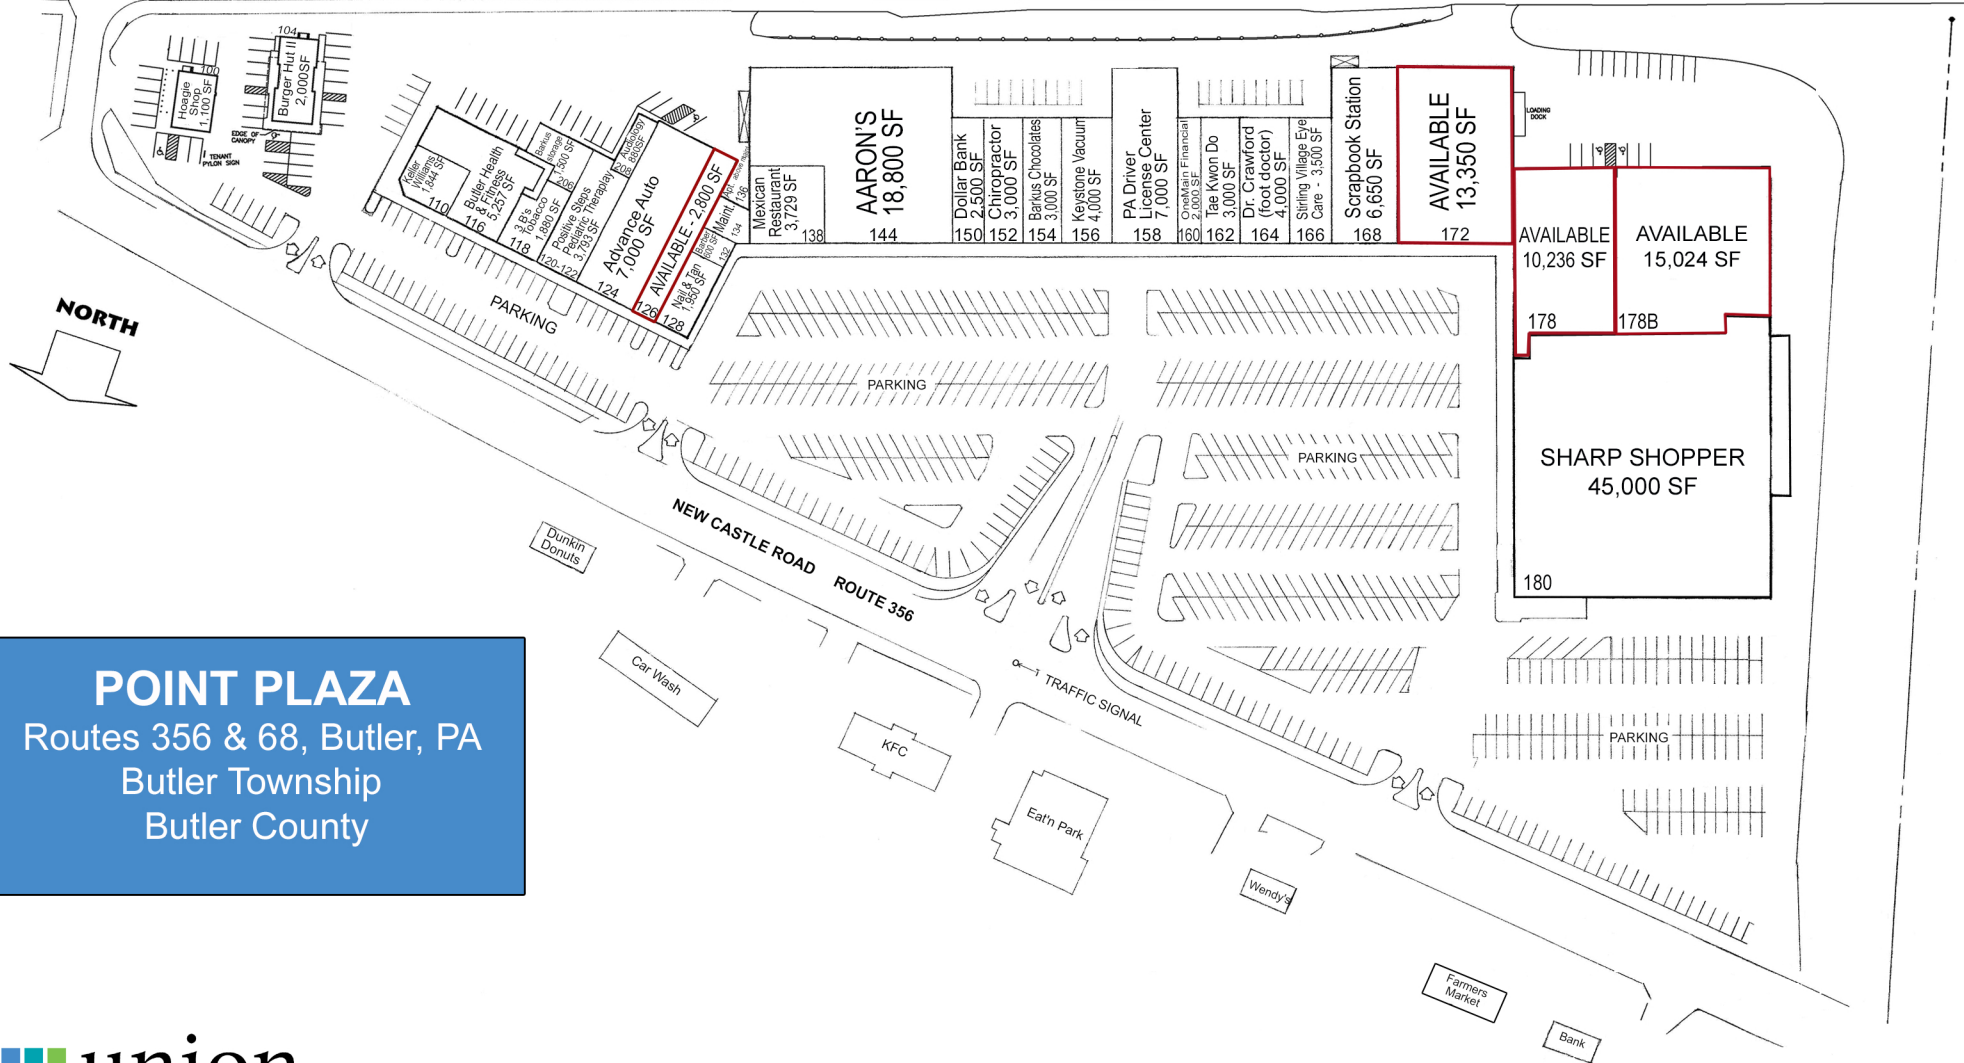

TO BUTLER

EVANS CITY ROAD ROUTE 68

TO EVANS CITY

**POINT PLAZA**  
 Routes 356 & 68, Butler, PA  
 Butler Township  
 Butler County

412-288-7800 | www.unionrealestate.com