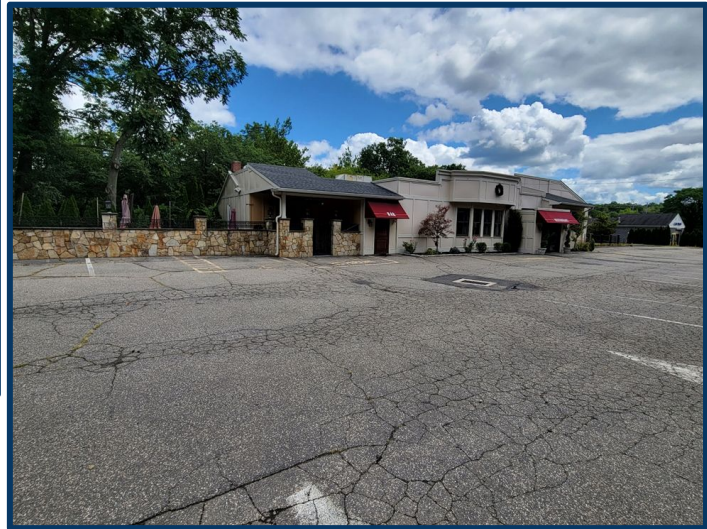

FOR SALE OR LEASE

MATTHEWS COMMERCIAL PROPERTIES

1700 Watertown Ave., Waterbury CT

CONTACT: GERRY MATTHEWS 203-753-5800

MATTHEWS COMMERCIAL PROPERTIES LLC
819 Straits Tpke, Suite 3B
Middlebury, CT 06762
matthewscommercial.com