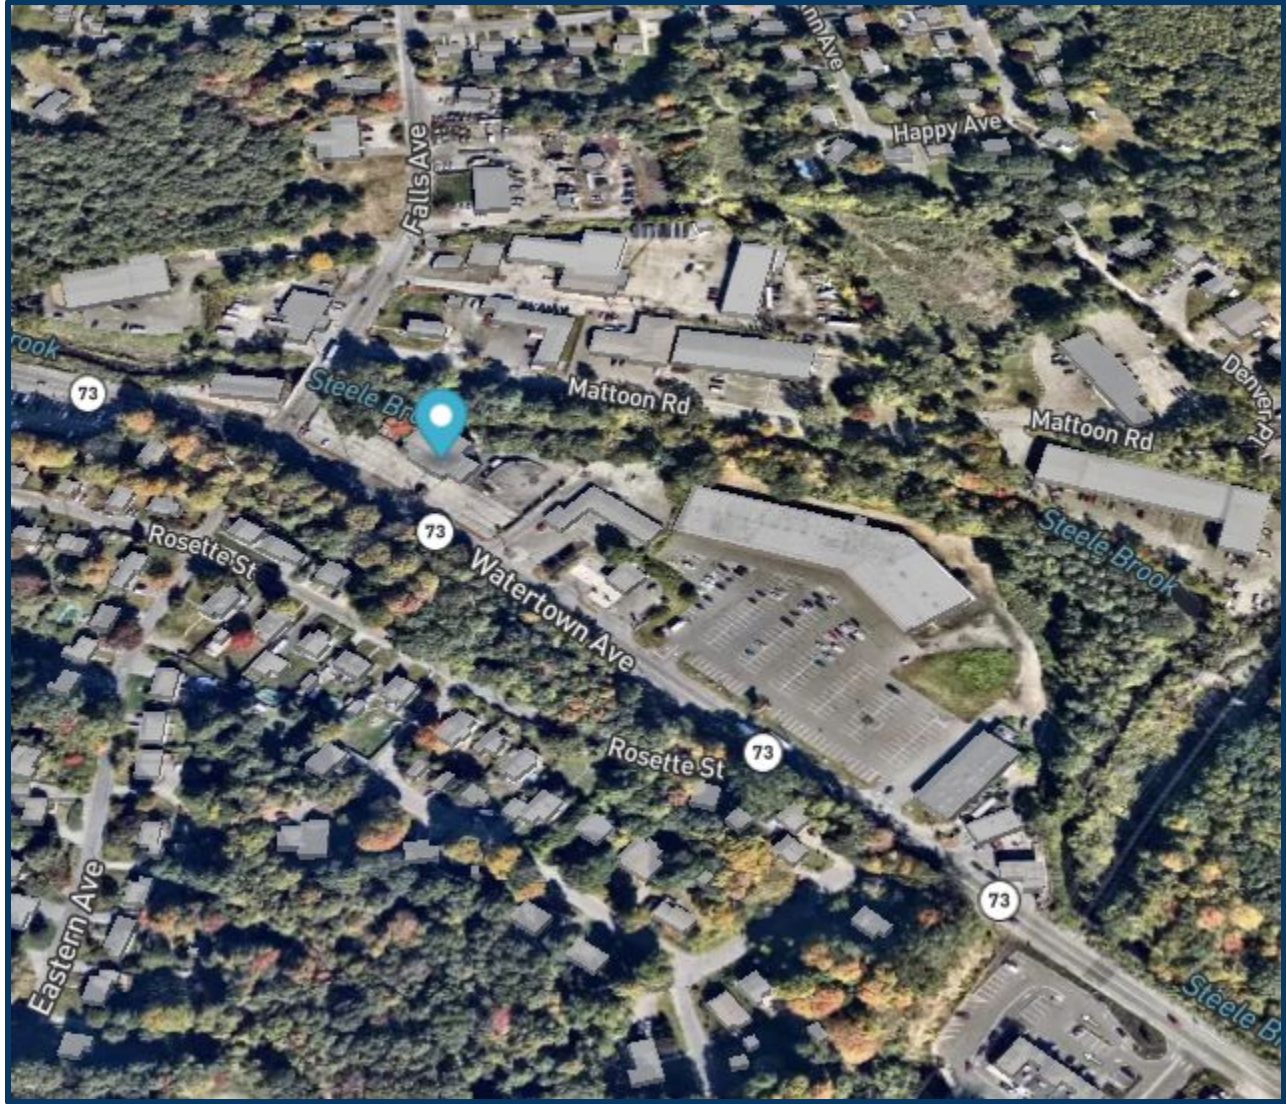

FOR SALE OR LEASE

MATTHEWS COMMERCIAL PROPERTIES

1700 Watertown Ave., Waterbury, CT

CONTACT: GERRY MATTHEWS 203-753-5800

MATTHEWS COMMERCIAL PROPERTIES LLC
819 Straits Tpke, Suite 3B
Middlebury, CT 06762
matthewscommercial.com