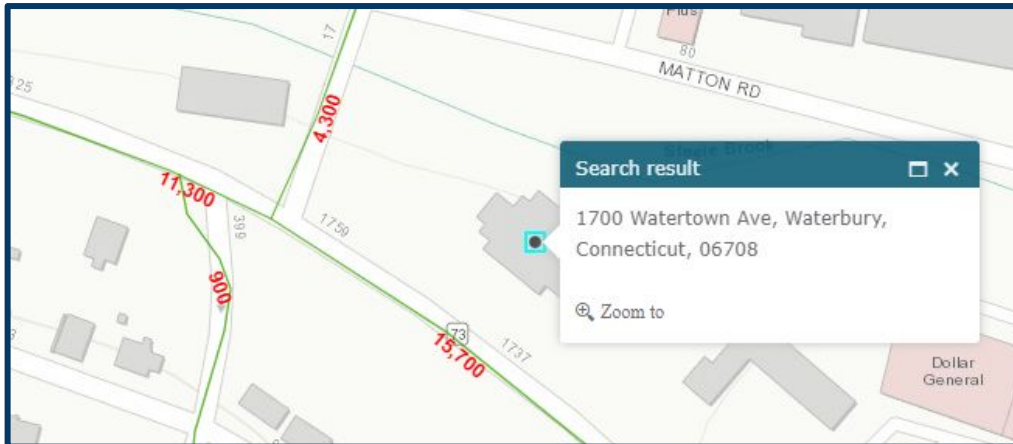

FOR SALE OR LEASE

MATTHEWS COMMERCIAL PROPERTIES

1700 Watertown Ave., Waterbury, CT

CONTACT: GERRY MATTHEWS 203-753-5800

MATTHEWS COMMERCIAL PROPERTIES LLC
819 Straits Tpke, Suite 3B
Middlebury, CT 06762
matthewscommercial.com