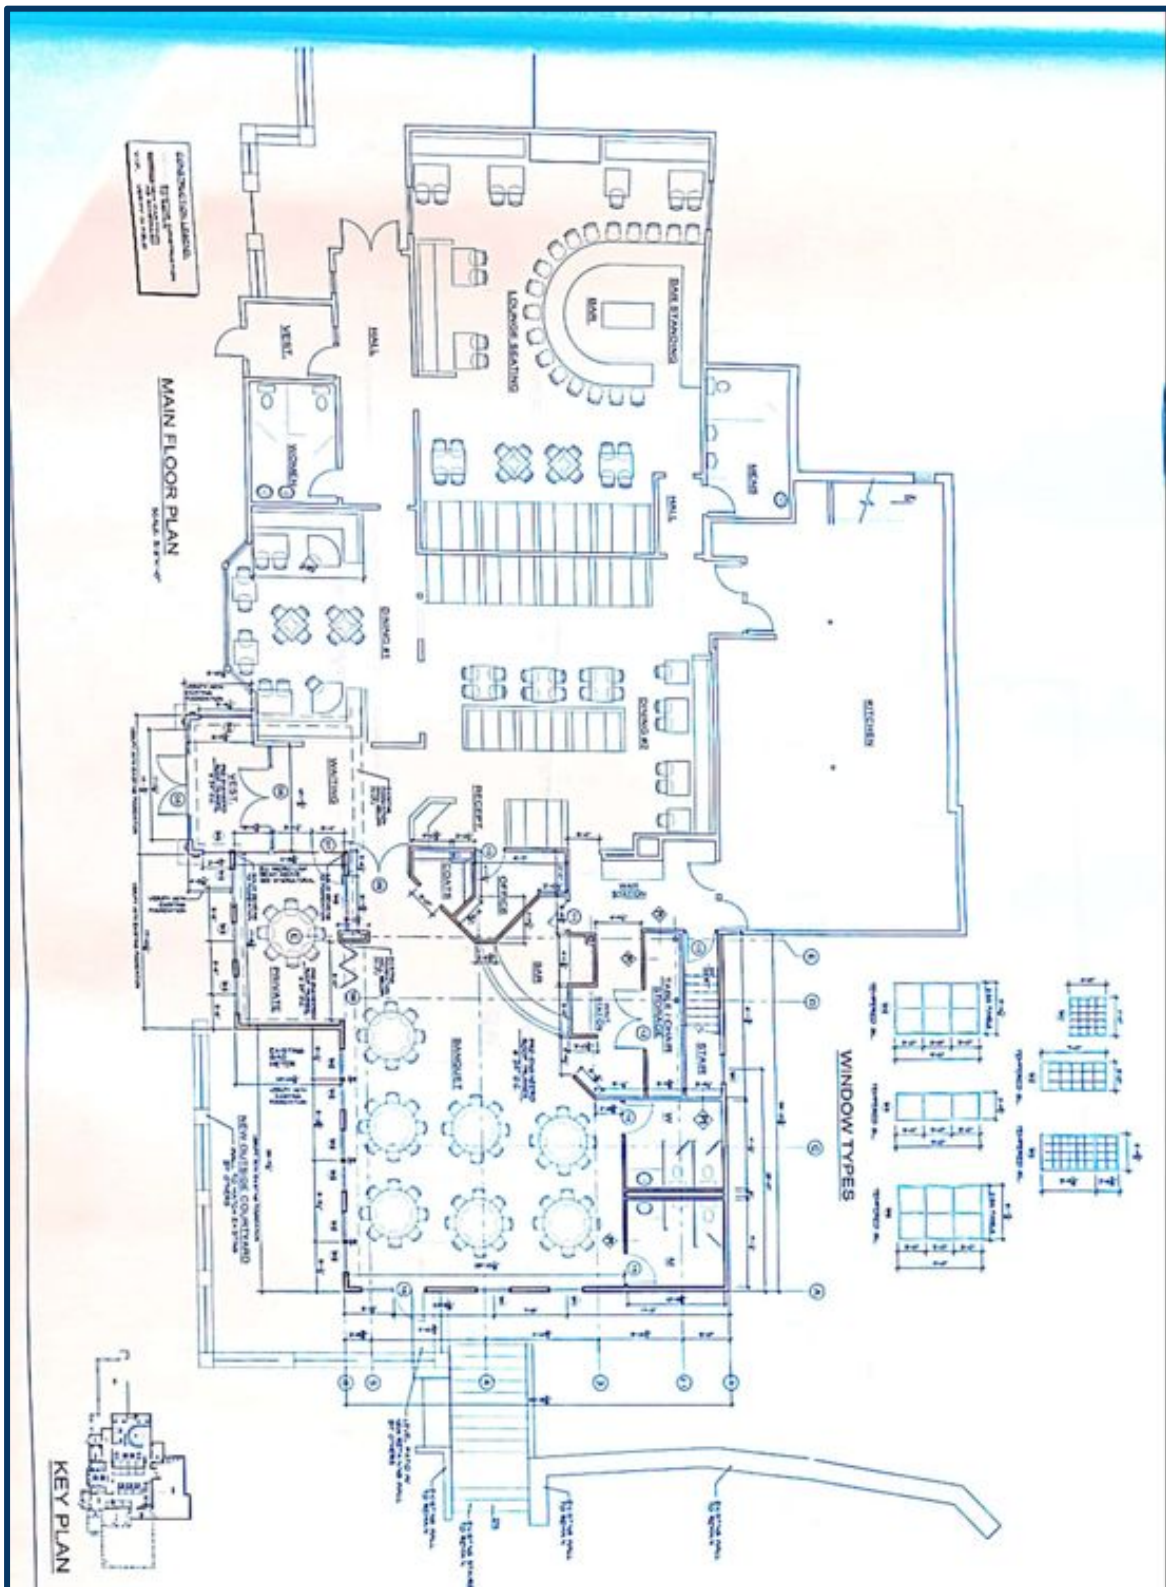

FOR SALE OR LEASE

1700 Watertown Ave., Waterbury, CT

MATTHEWS COMMERCIAL PROPERTIES

MATTHEWS COMMERCIAL PROPERTIES LLC

819 Straits Tpk, Suite 3B

Middlebury, CT 06762

matthewscommercial.com

CONTACT: GERRY MATTHEWS 203-753-5800