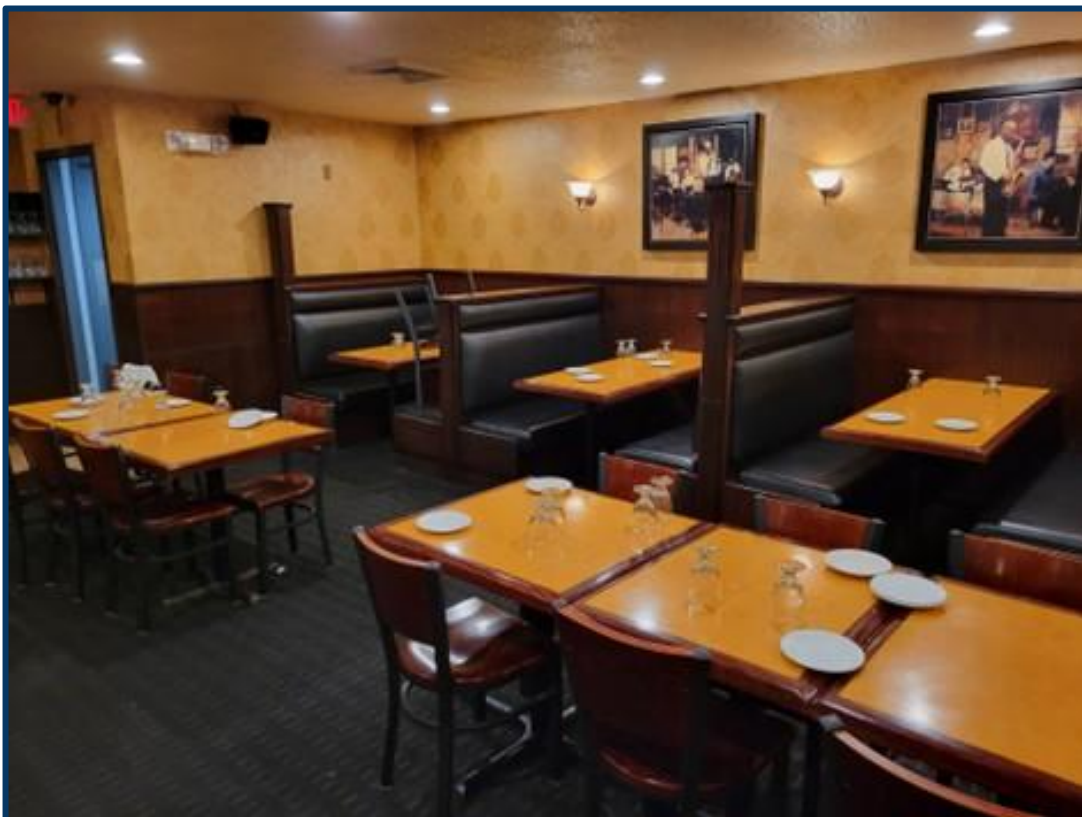

FOR SALE OR LEASE

MATTHEWS COMMERCIAL PROPERTIES

1700 Watertown Ave., Waterbury CT

CONTACT: GERRY MATTHEWS 203-753-5800

MATTHEWS COMMERCIAL PROPERTIES LLC
819 Straits Tpke, Suite 3B
Middlebury, CT 06762
matthewscommercial.com