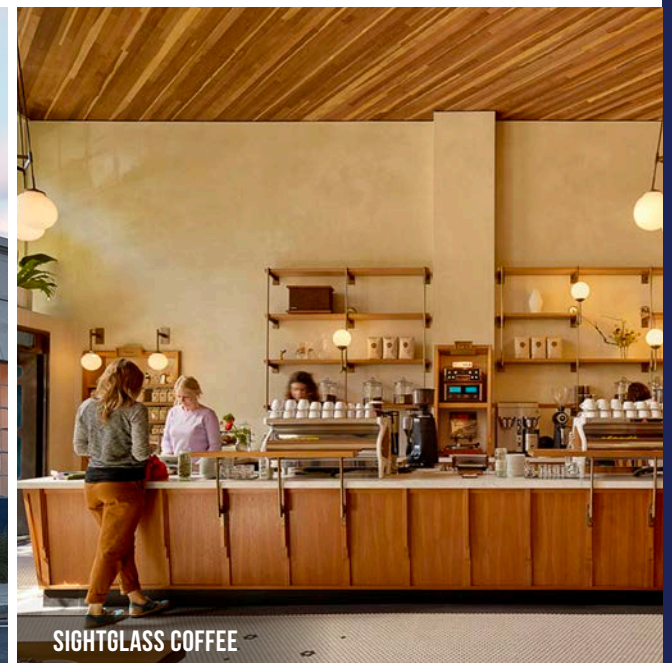

- + Renovated Live/Work Property in Heart of Mission District
- + Ideal Space for Venture Capitalists and Established Technology Companies
- + Expansive Outdoor Entertainment Area
- + Hand-Crafted Wood and Metal Work Fixtures
- + Full HVAC Throughout
- + High-End Full Kitchen
- + Dedicated Gym Space with Private Entrance
- + Four (4) Full & Two (2) Half Baths
- + Three (3) Covered Parking Spots with EV Charging
- + Five (5) Private Offices
- + Two (2) Blocks from OPEN AI's Mission HQ

2635

18TH

STREET

STABLE CAFE

SOUTHERN PACIFIC

POESIA

TARTINE

SIGHTGLASS COFFEE