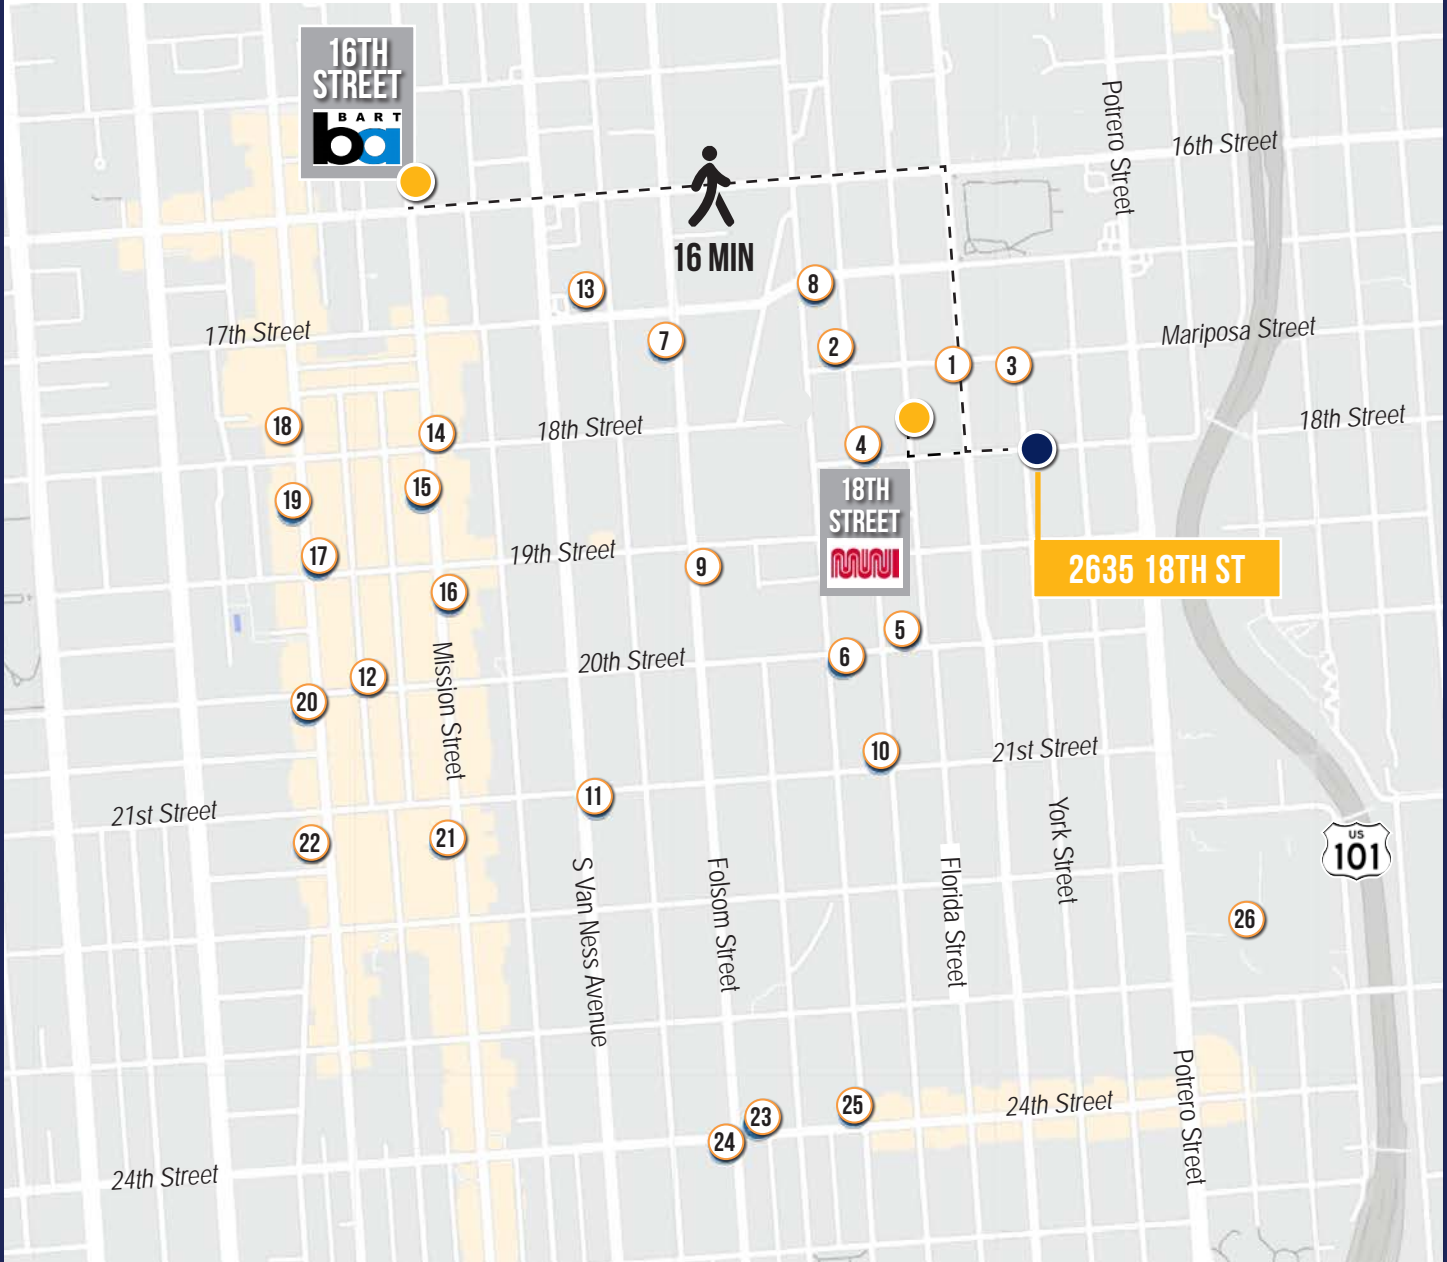

INTERIOR PHOTOS

EXTERIOR PHOTOS

2635

18TH STREET

LOCATION OVERVIEW

Desirable Inner Mission location, walkable to nearby amenities and to surrounding neighborhoods.

02 MIN to Bryant & 18th St
10 MIN to Potrero Hill
16 MIN to 16th St. BART

06 MIN to Mission Bay
07 MIN to SOMA
09 MIN to Union Square

05 MIN to 101 On-Ramp
08 MIN to 80 On-Ramp
10 MIN to 280 On-Ramp

LOCATION OVERVIEW

TOUCHSTONE COMMERCIAL PARTNERS
WWW.TCPRE.COM

NEARBY AMENITIES

- 1..... Poesia
- 2..... The Archery
- 3..... The Morris
- 4..... Tartine Manufactory
- 5..... Trick Dog
- 6..... Flour + Water
- 7..... Stable Cafe
- 8..... Gus's Community Market
- 9..... The Homestead
- 10..... Bon, Nene
- 11..... Limón
- 12..... Garden Creamery
- 13..... Mission Bowling Club
- 14..... Grand Mission Donuts
- 15..... Mission Chinese Food
- 16..... Cha Cha Cha
- 17..... Etcetera Wine Bar
- 18..... Taishoken SF
- 19..... Dandelion Chocolate
- 20..... Smitten Ice Cream
- 21..... Foreign Cinema
- 22..... Ritual Coffee Roasters
- 23..... Haus Coffee
- 24..... Philz Coffee
- 25..... Humphry Slocombe
- 26..... Zuckerberg SF General

2635

18TH

STREET

STABLE CAFE

SOUTHERN PACIFIC

POESIA

TARTINE

SIGHTGLASS COFFEE