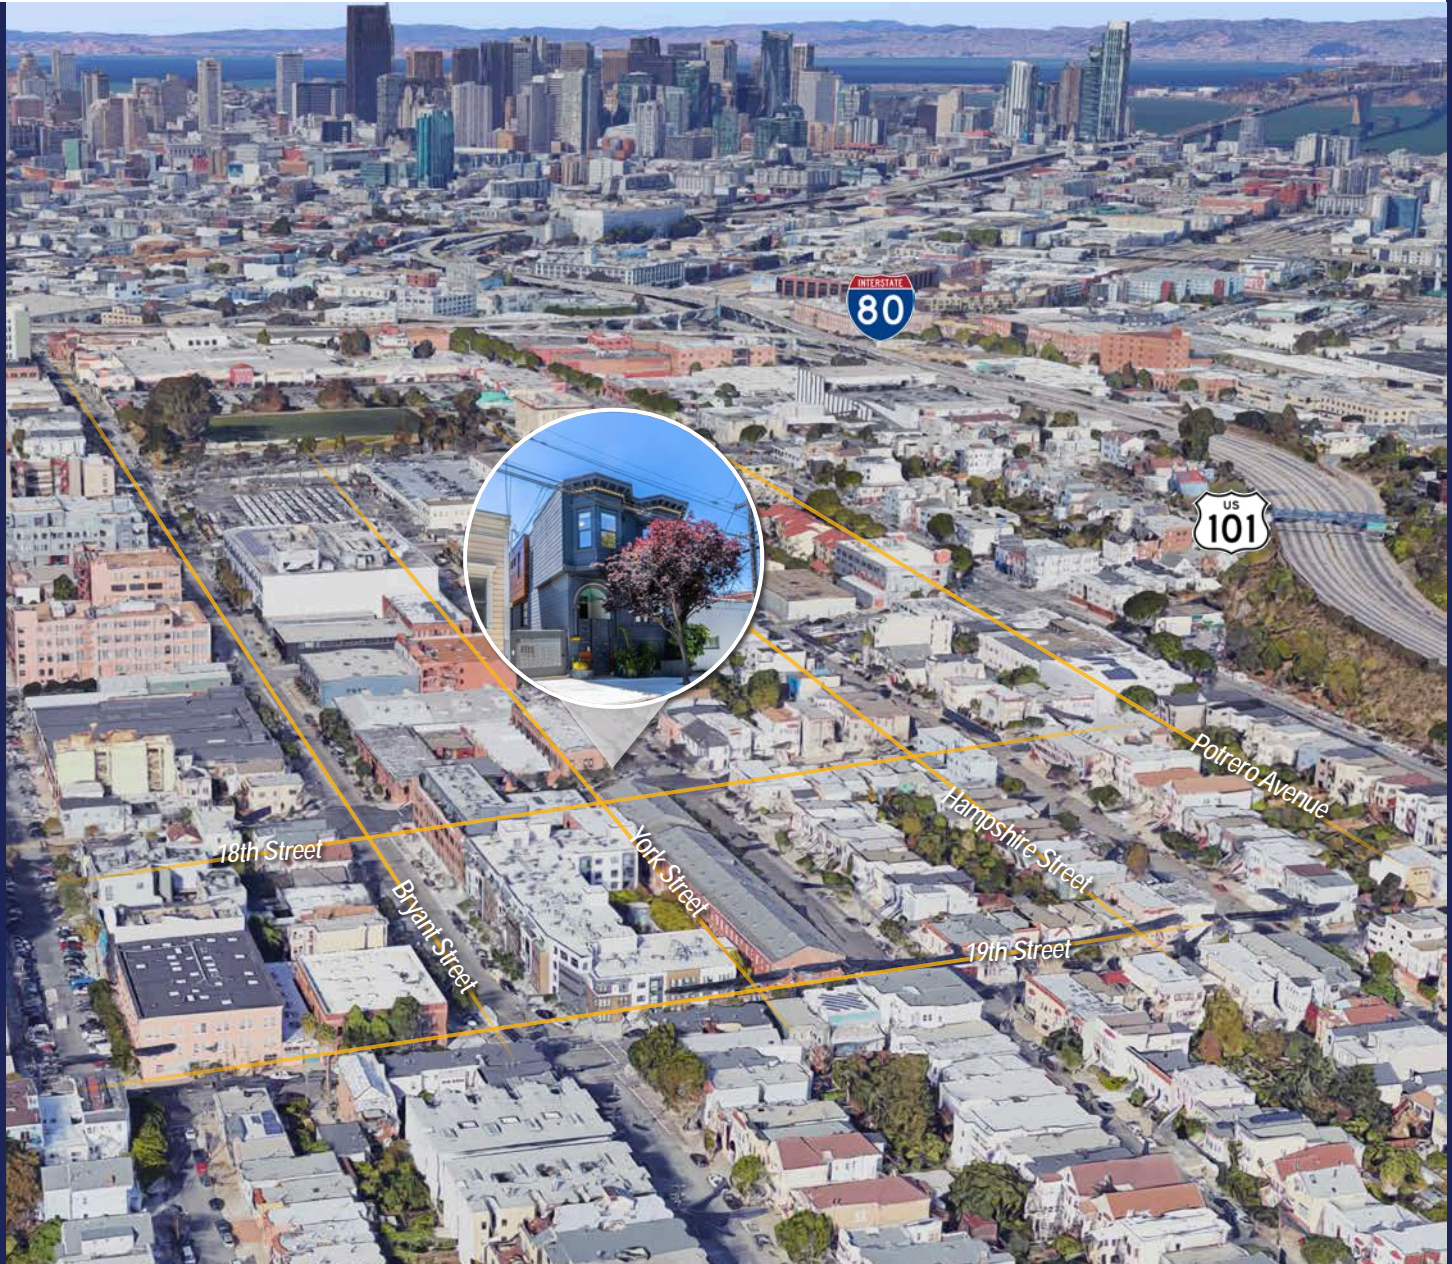

2635
18TH
STREET

2635 18th Street, San Francisco, CA 94110

03.....Property Summary

04-05.....Building Photos

06..... Location Overview

07-08.....Nearby Amenities

PROPERTY SUMMARY

ADDRESS

INTERIOR PHOTOS

EXTERIOR PHOTOS

2635

18TH STREET

LOCATION OVERVIEW

Desirable Inner Mission location, walkable to nearby amenities and to surrounding neighborhoods.

02 MIN to Bryant & 18th St
10 MIN to Potrero Hill
16 MIN to 16th St. BART

06 MIN to Mission Bay
07 MIN to SOMA
09 MIN to Union Square

05 MIN to 101 On-Ramp
08 MIN to 80 On-Ramp
10 MIN to 280 On-Ramp

LOCATION OVERVIEW

TOUCHSTONE COMMERCIAL PARTNERS
WWW.TCPRE.COM

NEARBY AMENITIES