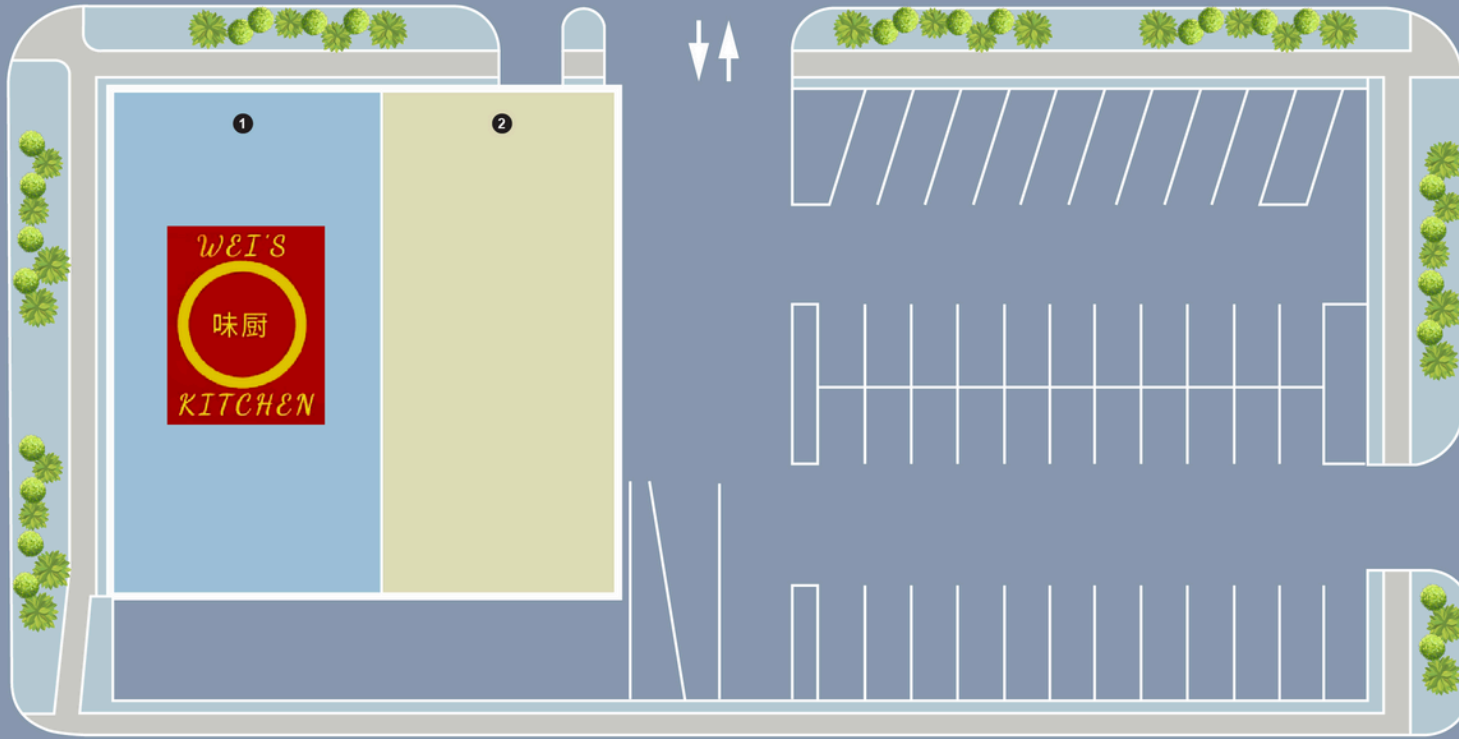

THE BLOCK AT MIDTOWN

SHOPPING CENTER

NO.	TENANT	SF
1	Wei's Kitchen	5,720
2	AVAILABLE	4,206

GRAY STREET

13,946 VPD

TRAVIS STREET 12,258 VPD

MILAM STREET 10,632 VPD

448,118 VPD