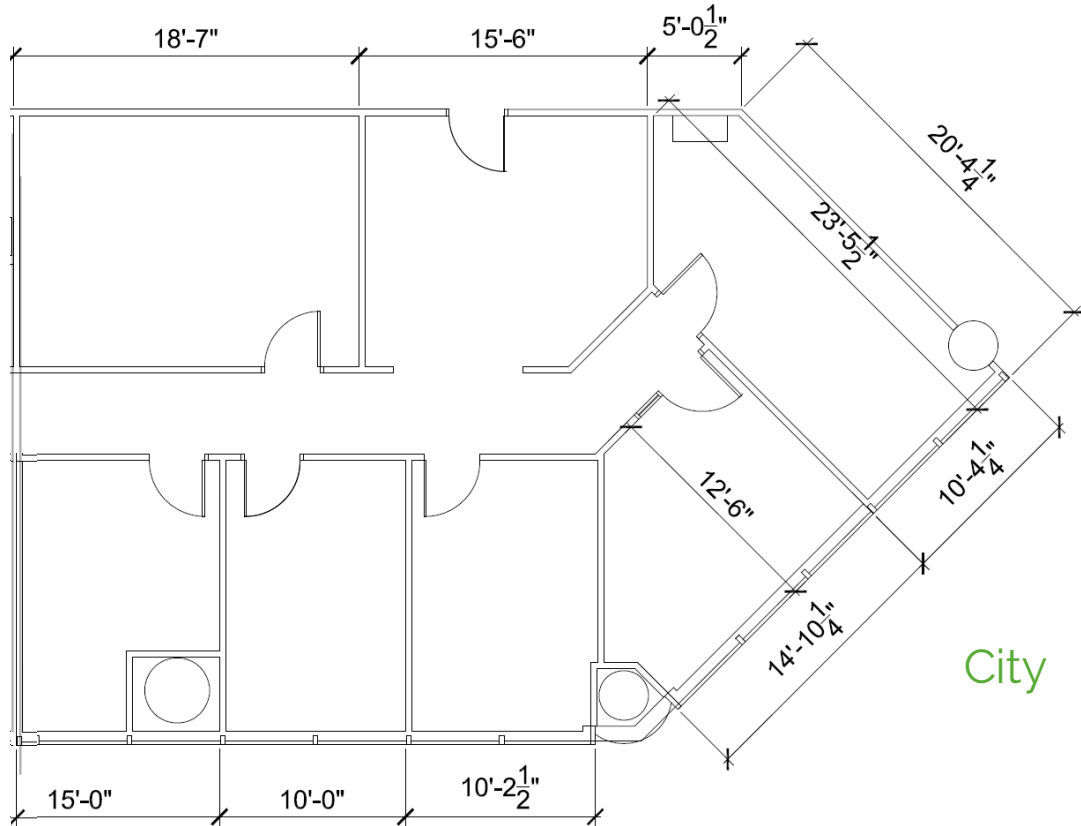

Suite 480

4th Floor

1,913 RSF

City

Starting at

\$14.00 RSF/NNN

Features

- 5 Offices
- Reception Area
- Copy/File Room

Views

- City

Condition

- Partially demoed Out

We offer in-house renovations to customize the space to your needs

- BUILT TO SUIT -

 (361) 888 - 4845

 802 N Carancahua St,
Corpus Christi, TX 78401