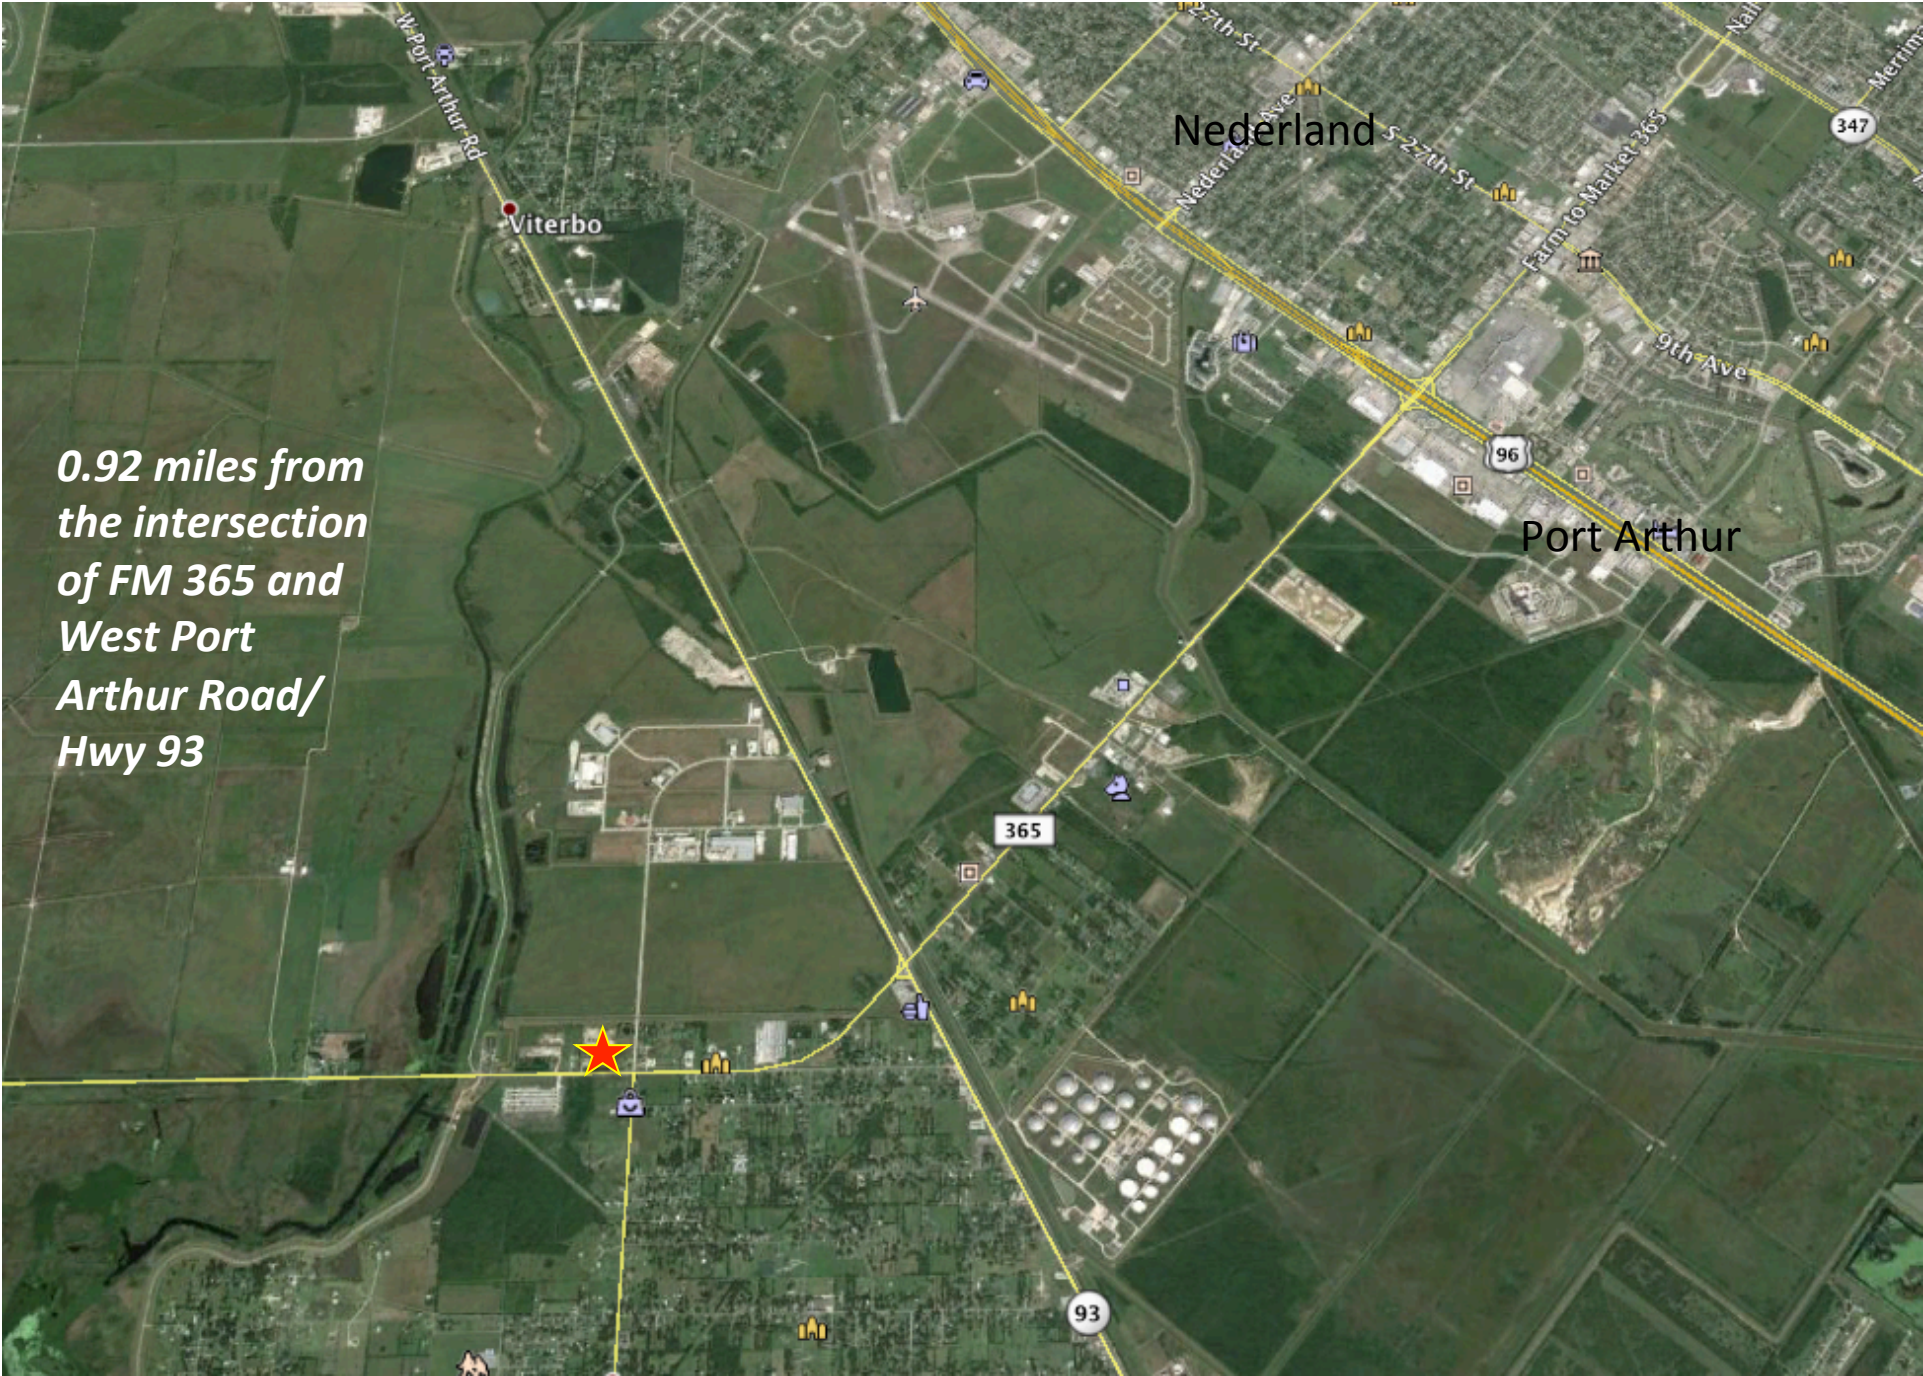

AVAILABLE

LEASED

Hwy 365

Jade Ave

365

*0.92 miles from  
the intersection  
of FM 365 and  
West Port  
Arthur Road/  
Hwy 93*