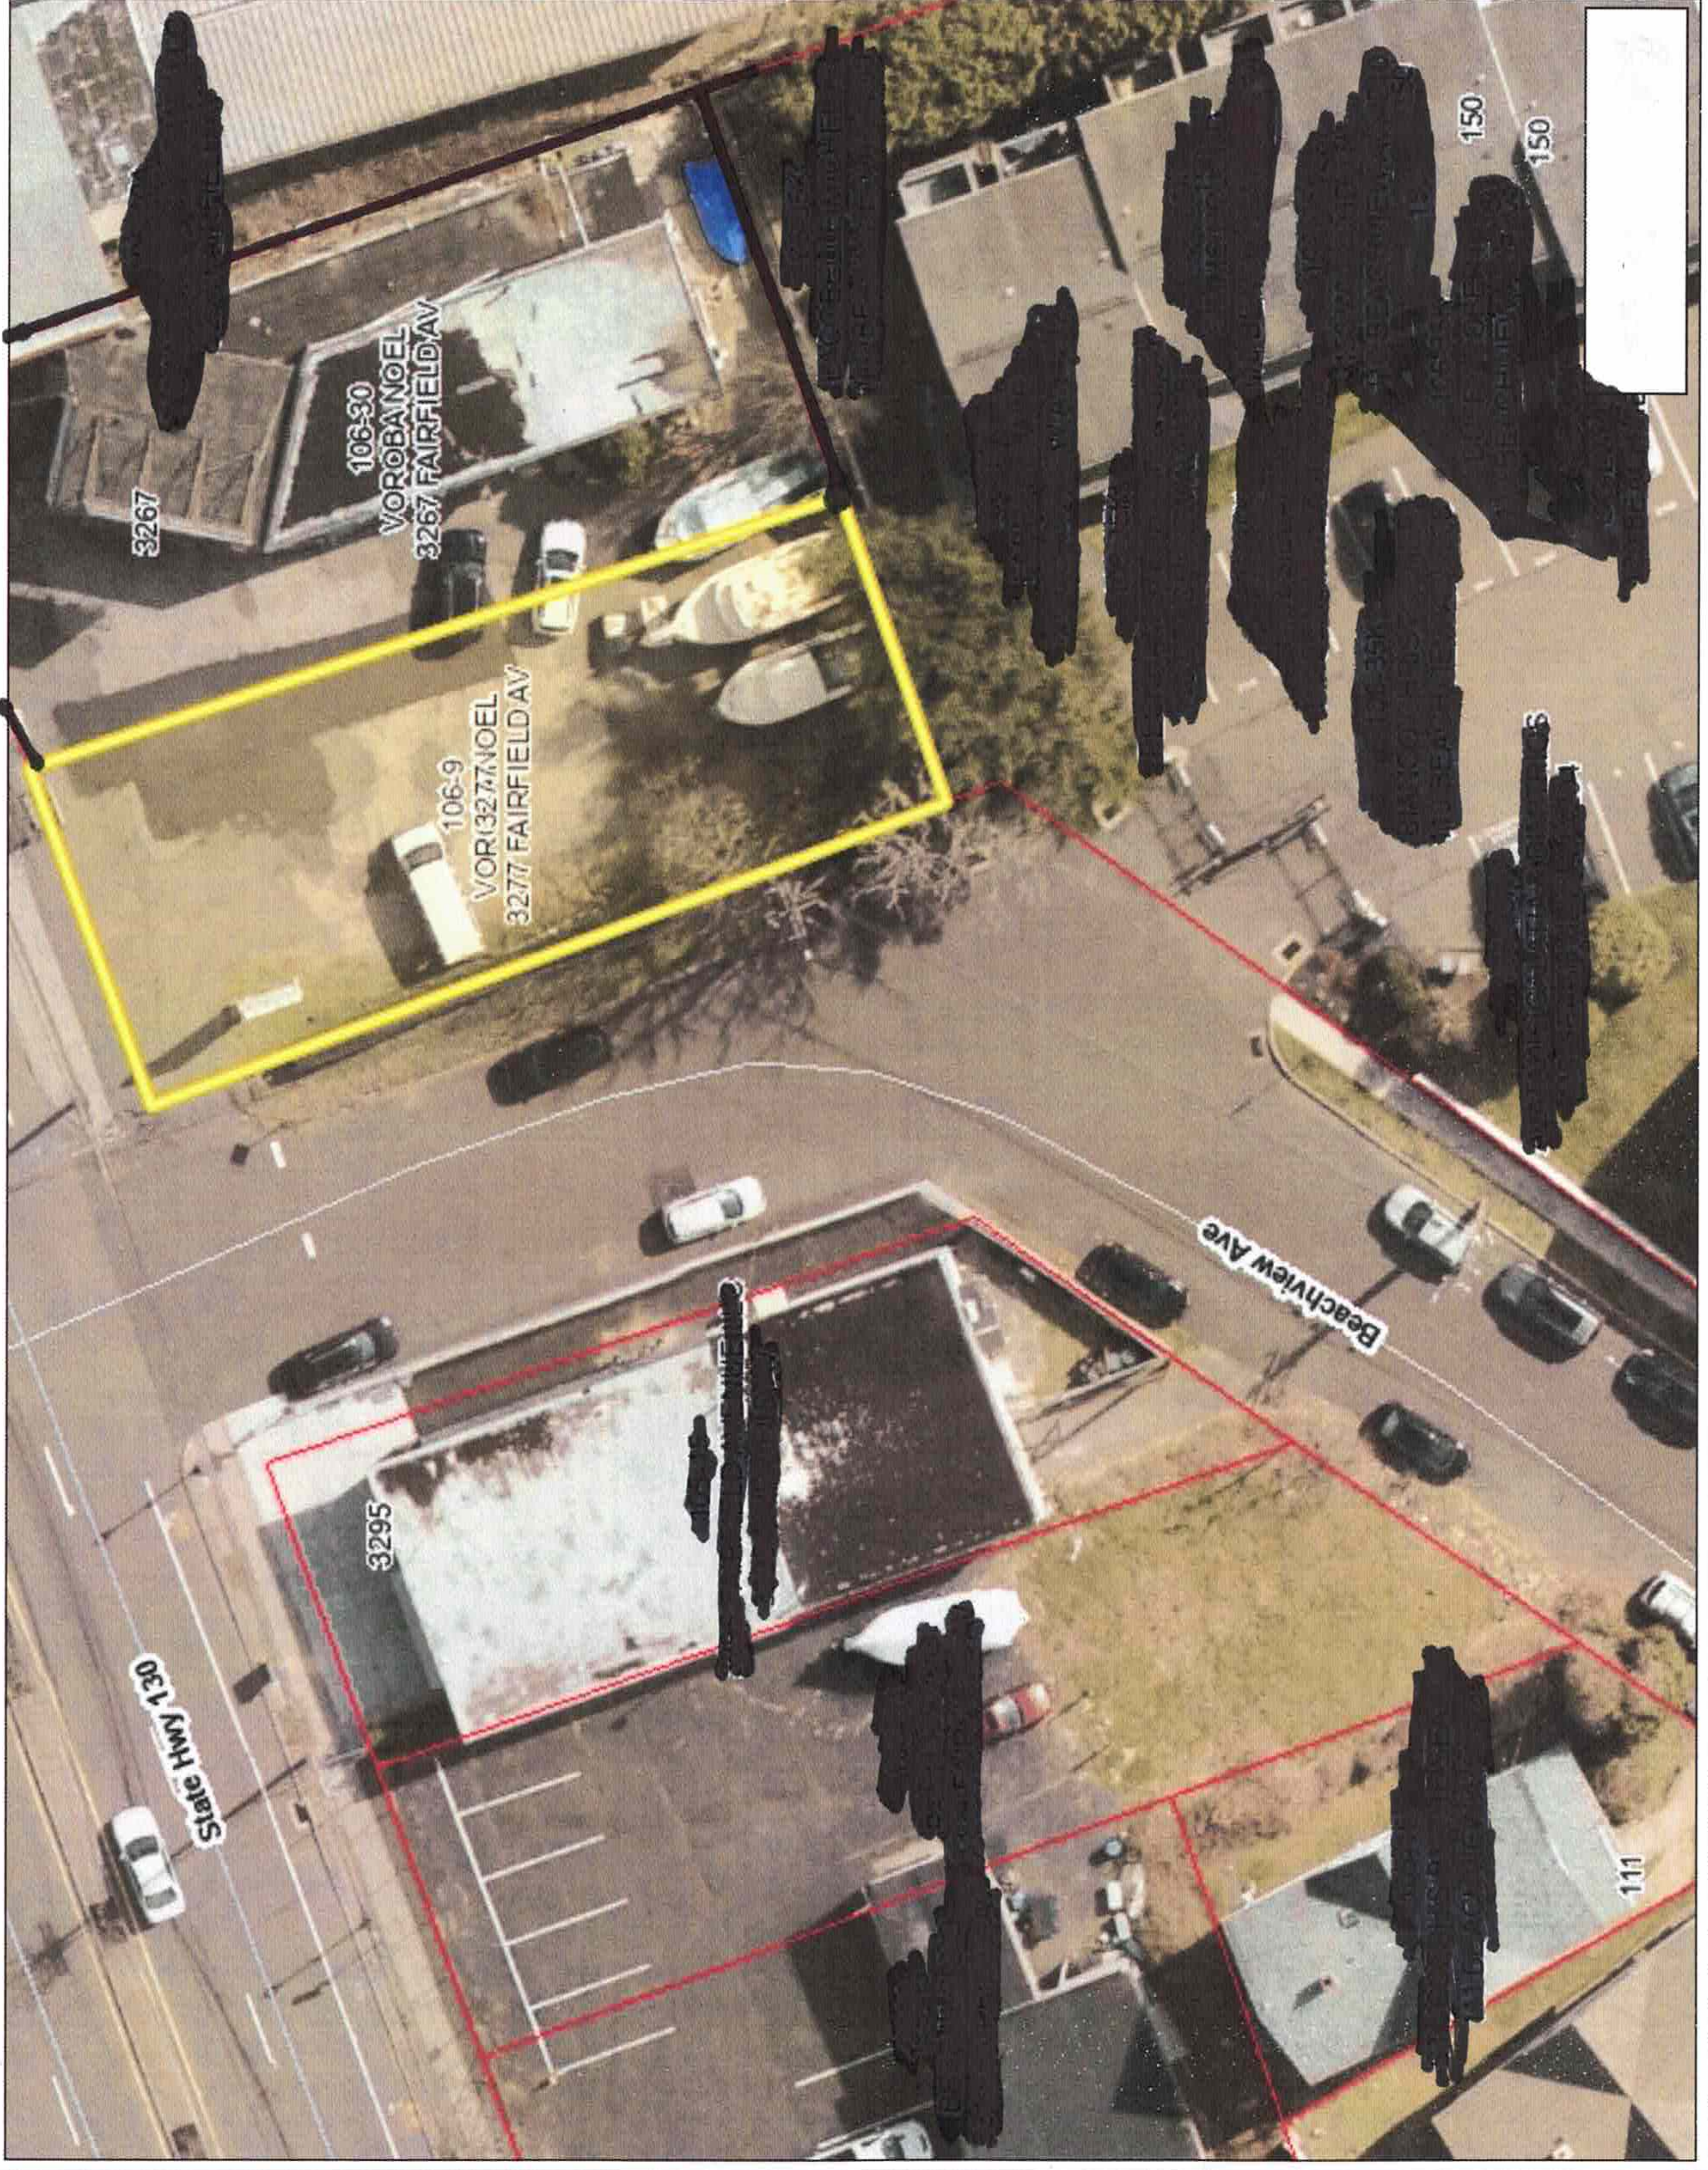

City of Bridgeport

71.0

0

35.49

71.0 Feet