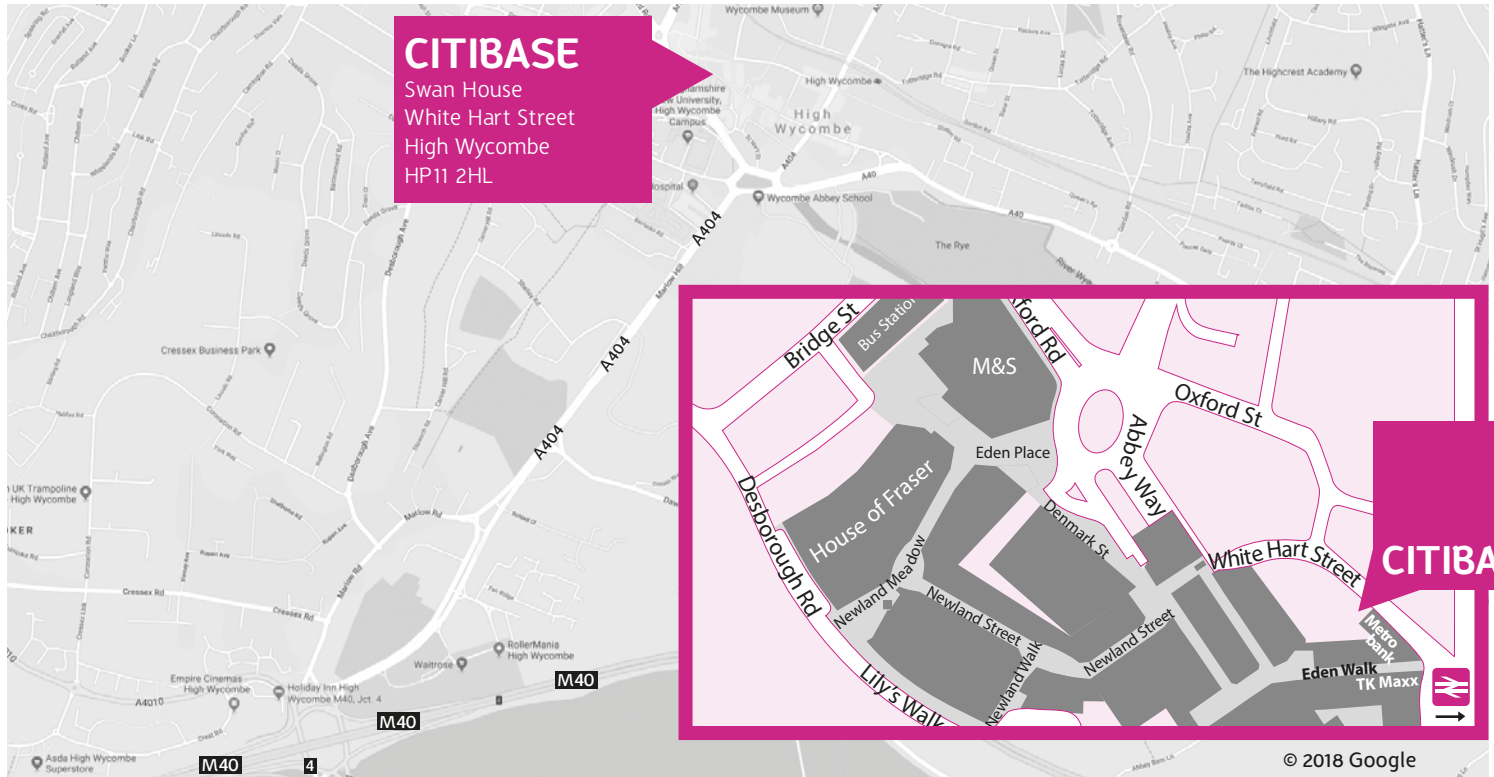

How to find us

We'd love to show you around – come and see us for a tea or coffee and no-obligation viewing.

To arrange a time or for more details contact us at:

Citibase High Wycombe
Swan House
White Hart Street
High Wycombe
HP11 2HL
08444 993 373

sales@citibase.co.uk
www.citibase.com

By Car (from M40 Jc. 4)

- Head north on the A404 for High Wycombe town centre
- After just over a mile at the roundabout with the A40 take the first left signed Eden Parking
- Then take immediate left following signs a short distance to Eden Parking
- Citibase High Wycombe is in Swan House at the side of the Eden Shopping Centre on White Hart Street right by Metro Bank

Train

- High Wycombe train station is 5 minutes' walk

Bus

- The bus station is located at the adjacent Eden Shopping Centre offering numerous routes around the town and local area

Car and bike parking

- There is ample parking* for cars and bikes in the adjacent Eden Shopping Centre

Heathrow Airport

- Heathrow Airport is 20 miles / half an hour drive

Travel times are taken from google maps. *Parking is subject to availability and charges may apply