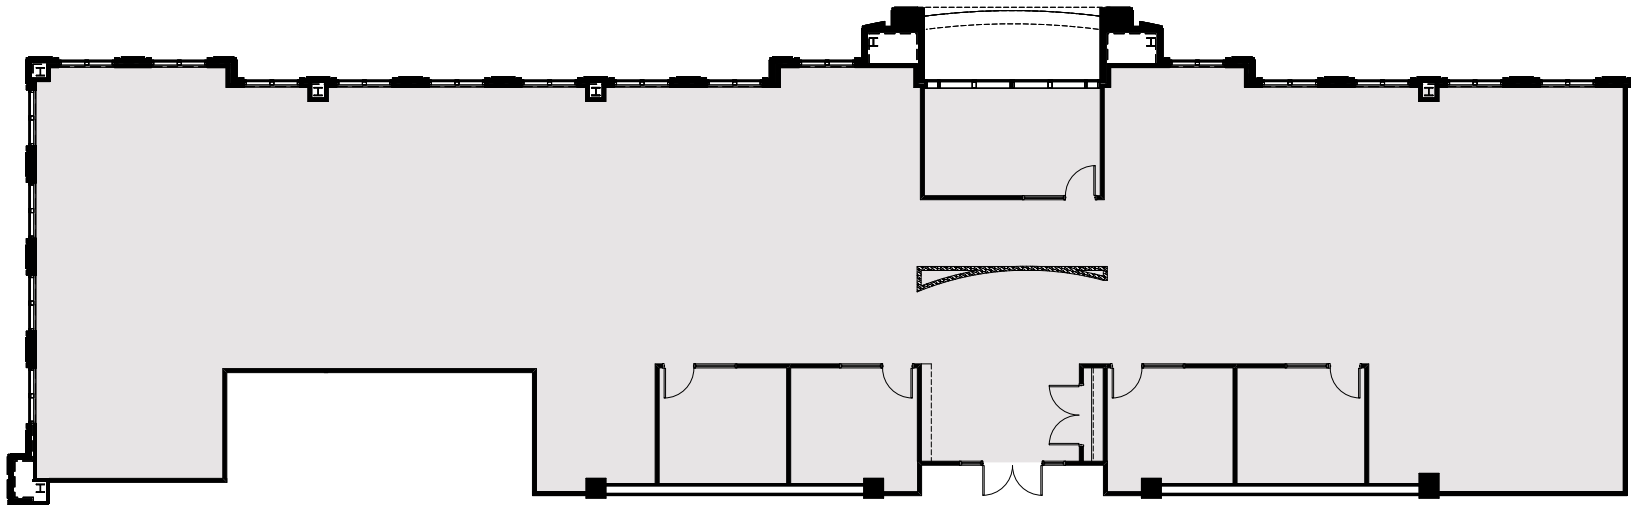

7,258 SF

Suite 200

SATELLITE PLACE

3097 Satellite Boulevard, Building 700, Duluth, GA 30096

CHRIS HURD chris.hurd@foundrycommercial.com | 404.474.8806

ANDY HEAD andy.head@foundrycommercial.com | 404.474.4190