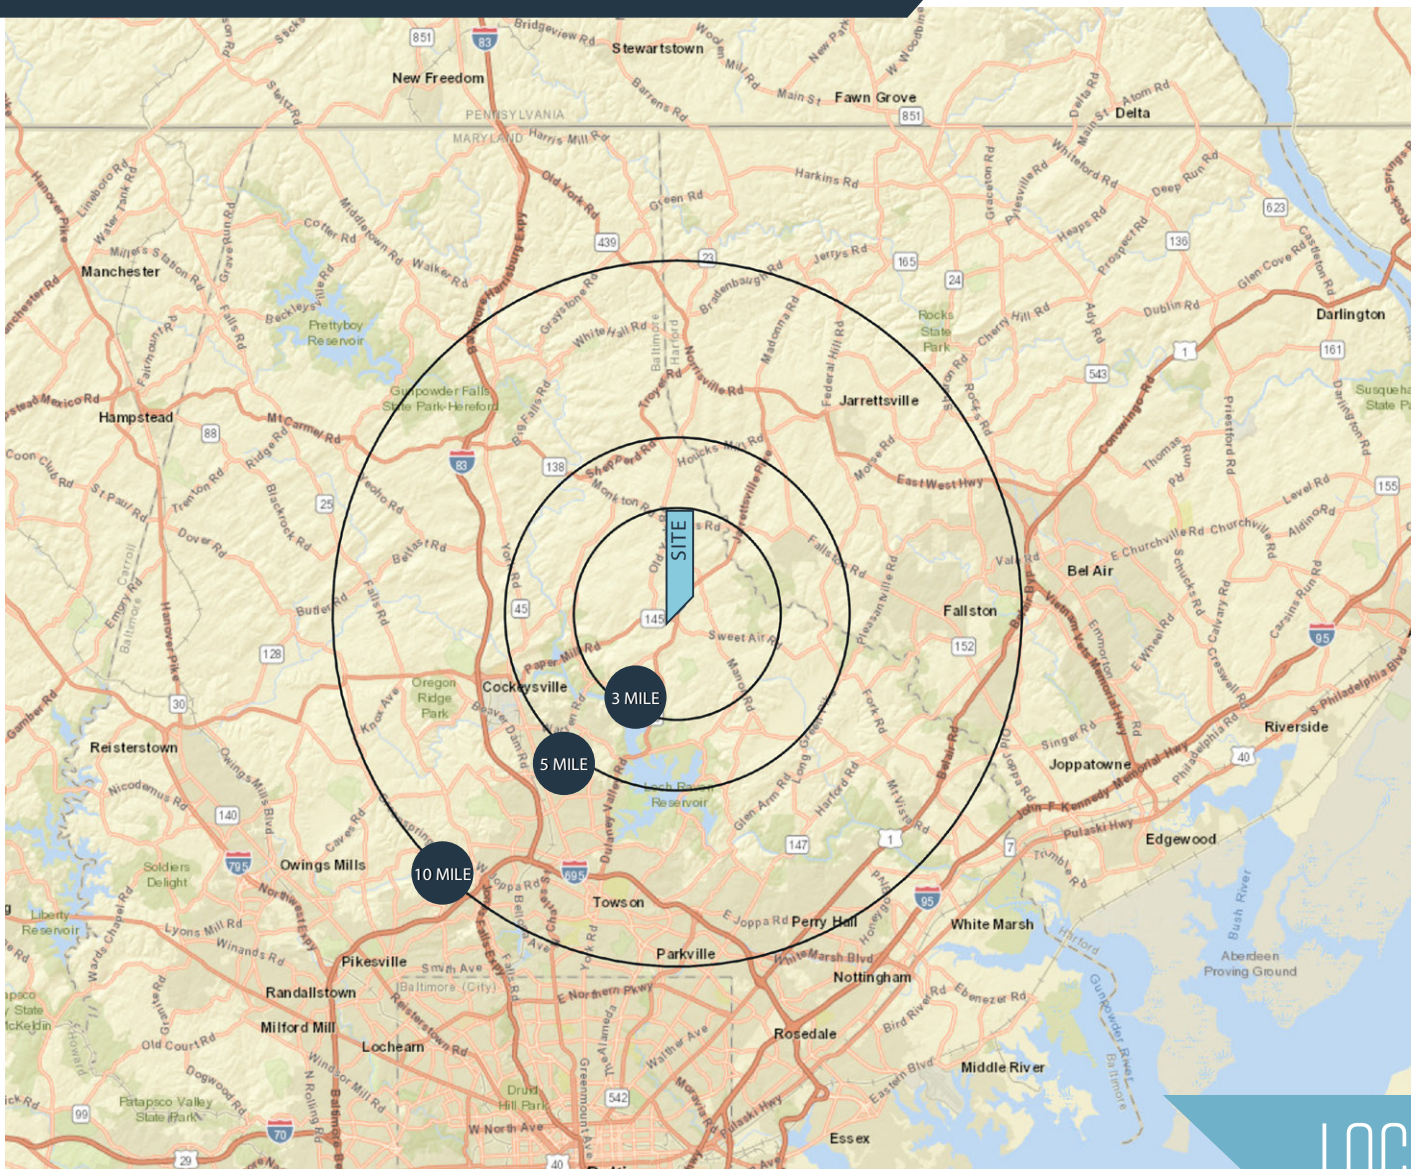

14342 JARRETTSVILLE PIKE

14342 Jarrettsville Pike , Phoenix, MD 21131
Baltimore County

AVAILABLE SPACE

1 acre of negotiable space; delivery immediate

DEMOGRAPHICS | 2018:

3-MILE	5-MILE	10-MILE
Population		
8,329	36,294	269,000
Daytime Population		
2,244	8,736	155,672
Households		
2,899	14,148	105,171
Average HH Income		
$194,531	$127,302	$108,905

[CLICK TO DOWNLOAD DEMOGRAPHIC REPORT](#)

TRAFFIC COUNTS | 2016:

Jarrettsville Pike	14,280 ADT
Sweet Air Rd	10,780 ADT

LOCATION & DEMOGRAPHICS

Joe Mekulski
jmekulski@klnb.com
443-632-1343

Ryan Minnehan
rminnehan@klnb.com
443-632-2088

100 West Road, Suite 505
Towson, MD 21204
klnb.com