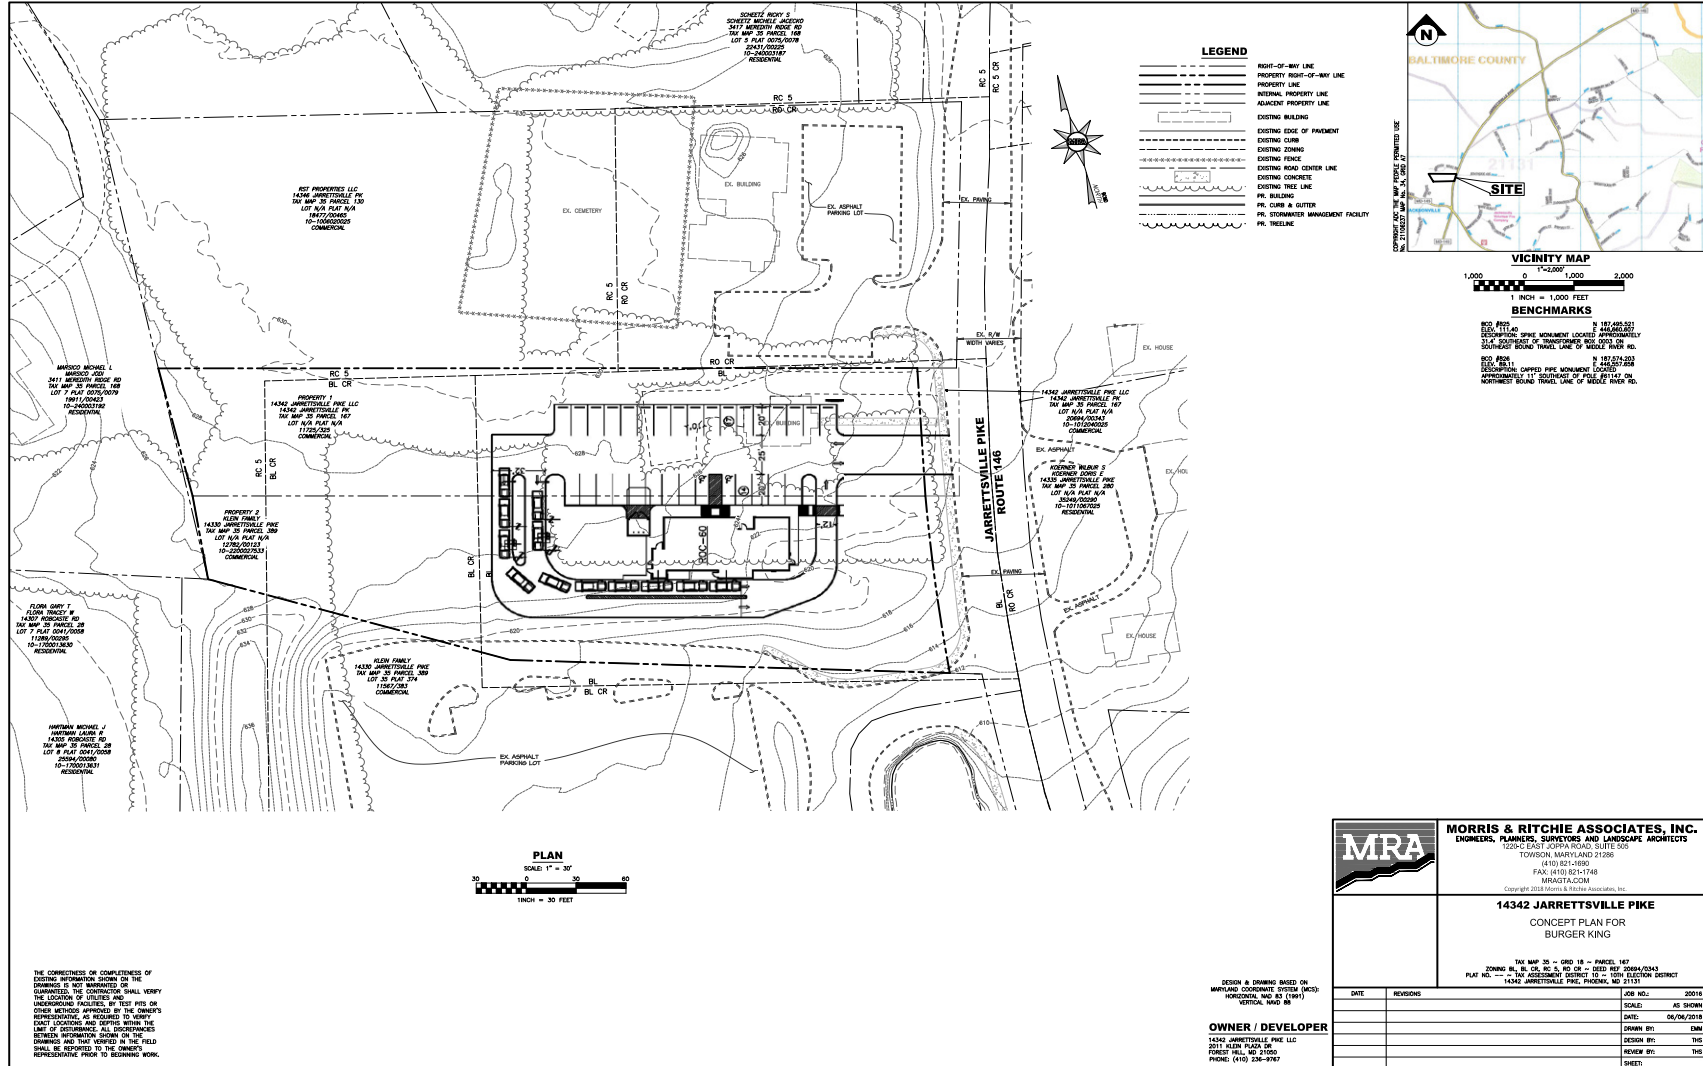

14342 JARRETTSVILLE PIKE

14342 Jarrettsville Pike , Phoenix, MD 21131
Baltimore County

Possible Development Layout

Joe Mekulski
jmekulski@klnb.com
443-632-1343

Ryan Minnehan
rminnehan@klnb.com
443-632-2088

100 West Road, Suite 505
Towson, MD 21204
klnb.com

klnb

SITE PLAN