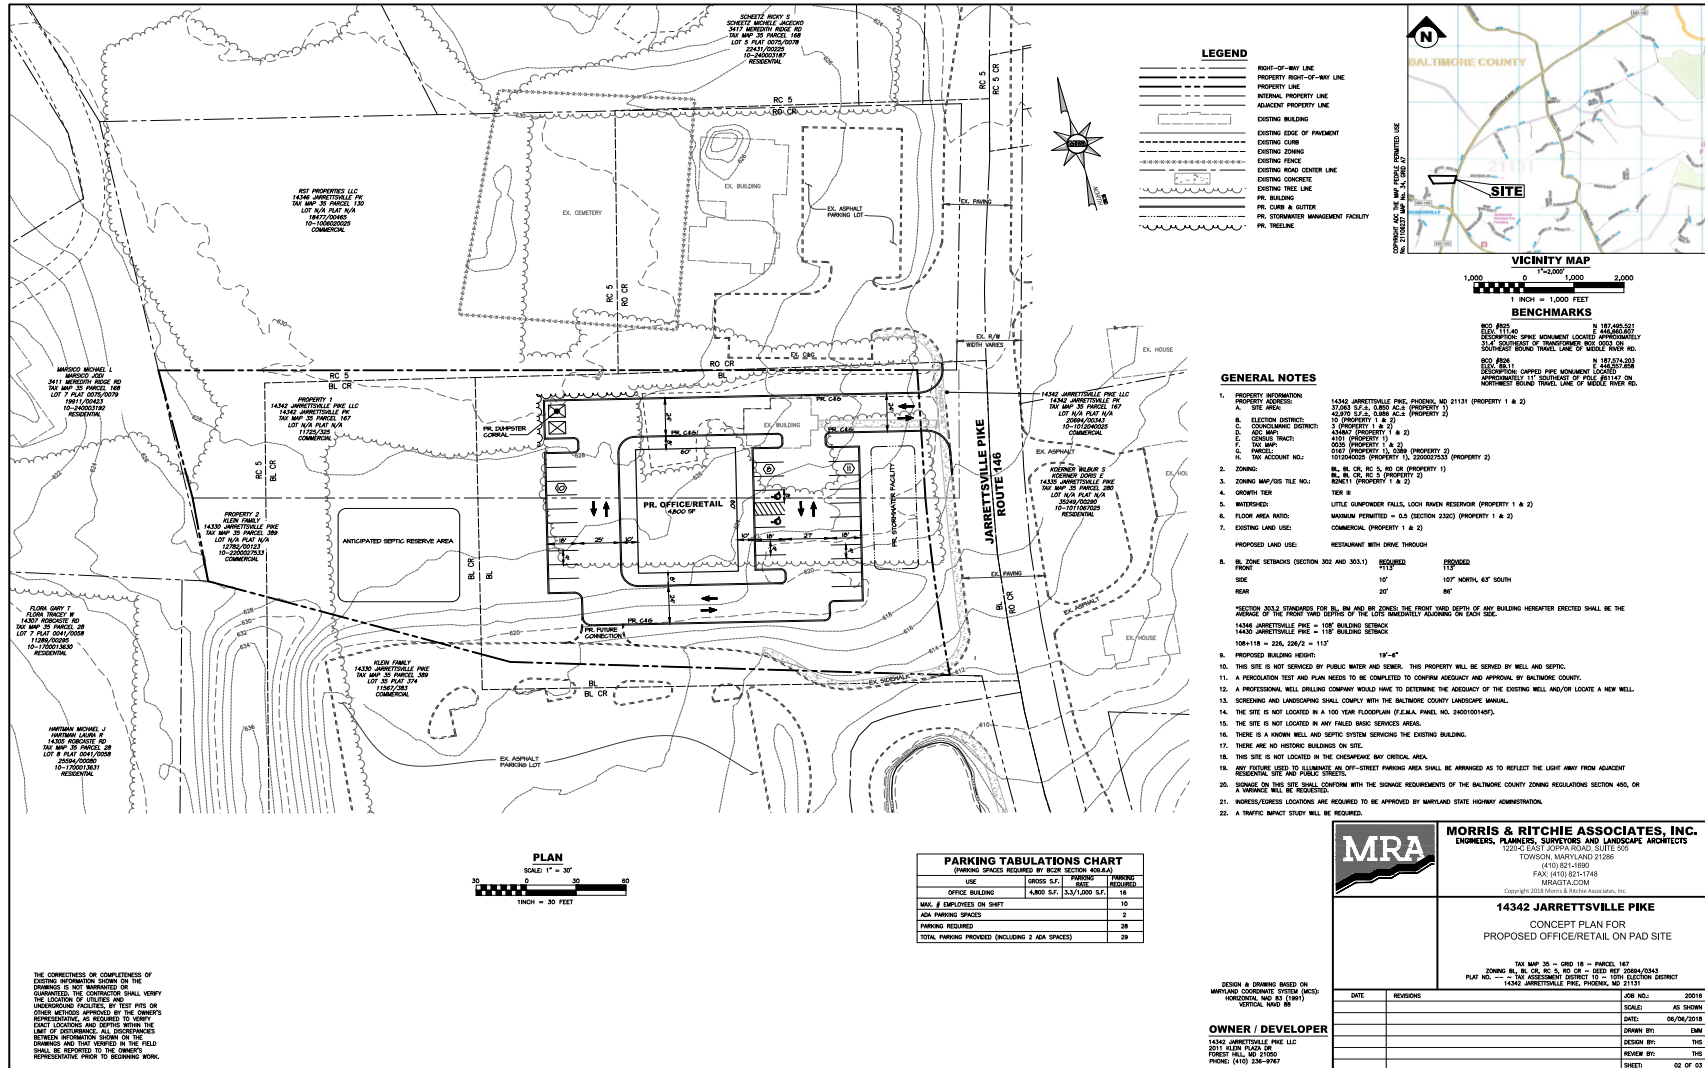

14342 JARRETTSVILLE PIKE

14342 Jarrettsville Pike, Phoenix, MD 21131
Baltimore County

Possible Development Layout

Joe Mekulski
jmekulski@klmb.com
443-632-1343

Ryan Minnehan
rminnehan@klmb.com
443-632-2088

100 West Road, Suite 505
Towson, MD 21204
klmb.com

klmb

SITE PLAN