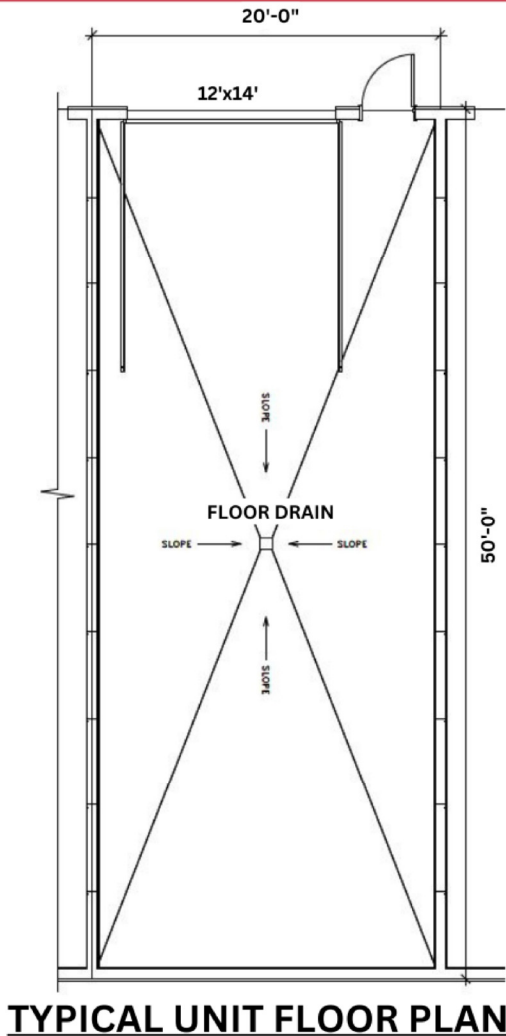

FOR RENT Heated - Storage Units

Starting at \$650 / month

DC BUSINESS & HEATED RENTALS

Email: DCrental43@gmail.com
Phone: 715-638-6664

1,000 +/- S.F UNITS (20'x50')

Measured to center or outside walls

- HEATED SPACE
- ELECTRICAL OUTLETS
- IN-FLOOR HEAT
- FLOOR DRAIN
- 12'x14' OVERHEAD DOOR
- 3'x7' WALK DOOR

2053 17 1/2 Ave. Rice Lake, WI