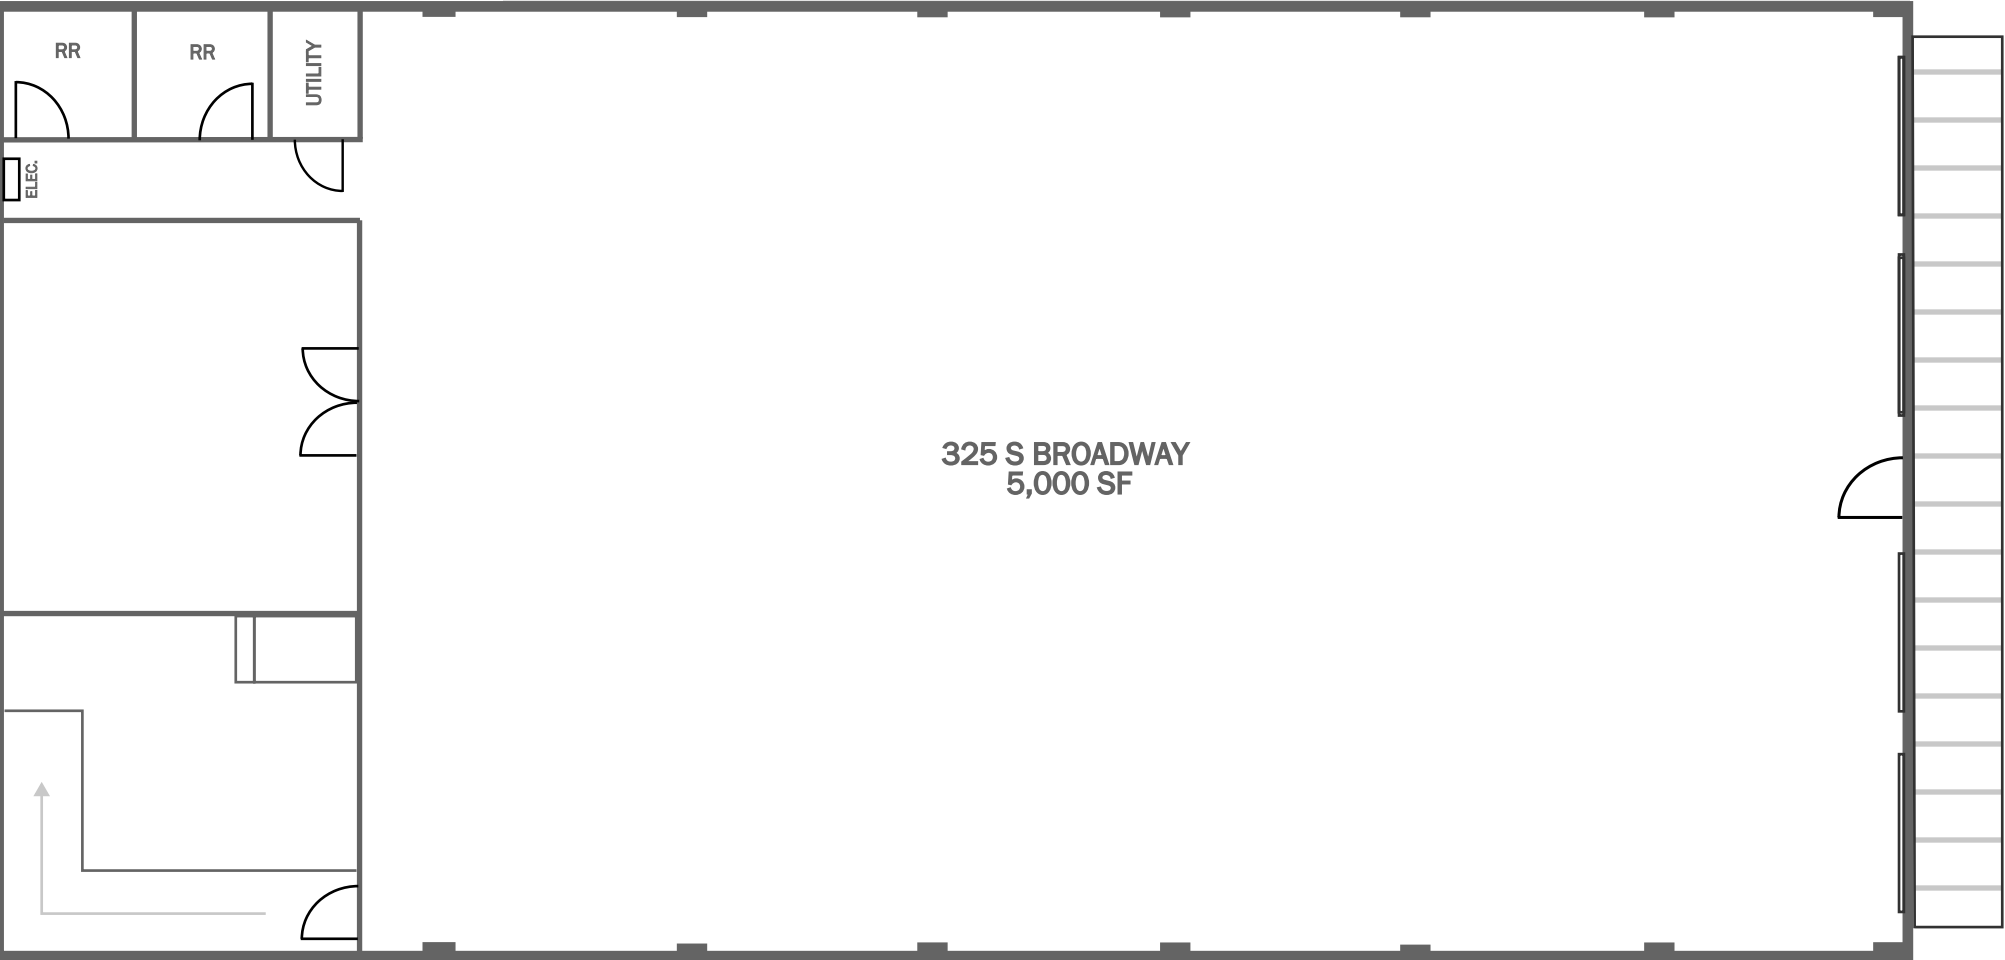

RELIANCE  
CONNECTS

325 S BROADWAY  
5,000 SF

BROADWAY ST.

LOCAL ALLEY

EXPOSED  
INK

SPIRAL GALLERY

^ NORTH    ← 10'-0" →

SCALE: 1" = 10'

325 S BROADWAY, ESTACADA  
FLOOR PLAN

LOCATION