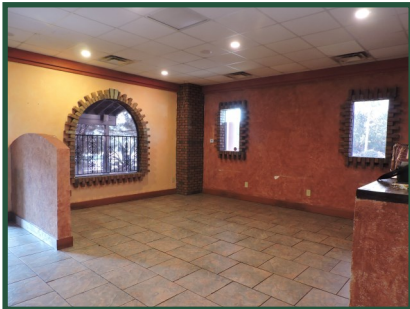

Clinton Station
307 Pecan Lane
Gray, Georgia 31032

Former Restaurant - 3,600 SF