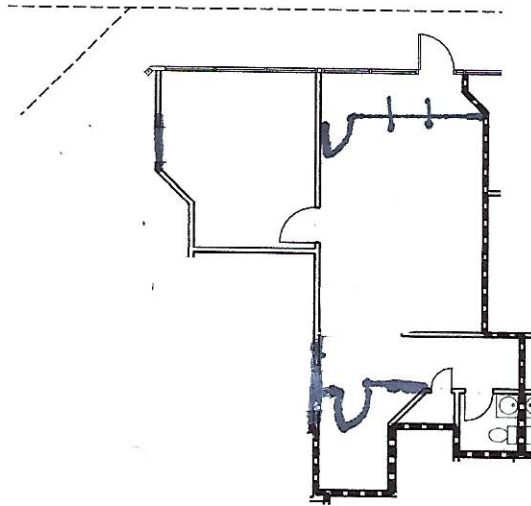

KEY PLAN—BUILDING 1500  
FIRST FLOOR PLAN

① FIRST FLOOR PLAN—SUITE 110  
SCALE\_1"=16'-0"

SUMMIT GROVE  
OFFICE PARK

1510 KLONDIKE ROAD  
CONYERS, GEORGIA  
(770) 929-8995

BUILDING 1500

SUITE  
110

DANIEL L. LEMBERG - ARCHITECT