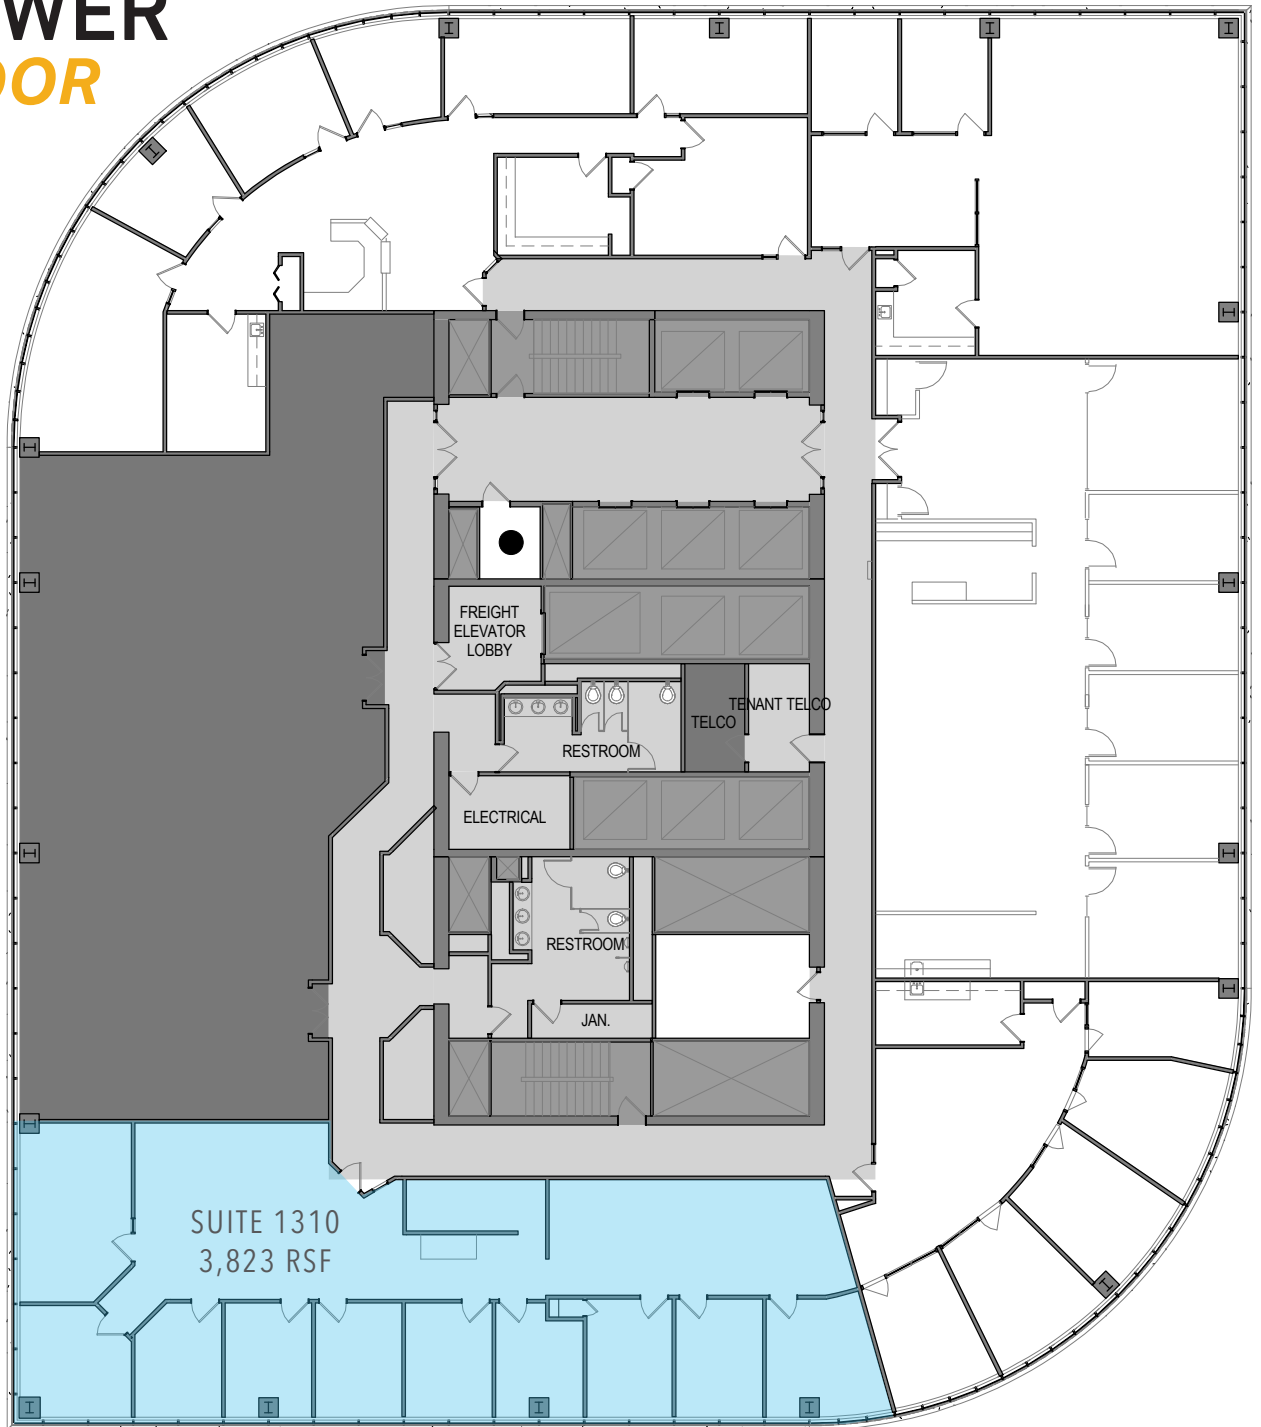

FIFTH STREET TOWERS

150 TOWER 13TH FLOOR

FOR LEASING INFORMATION:

Reed Christianson, SIOR
612.359.1610
reed.christianson@transwestern.com

Erin Wendorf
612.359.1622
erin.wendorf@transwestern.com

Morgan Rethlake
612.359.1630
morgan.rethlake@transwestern.com