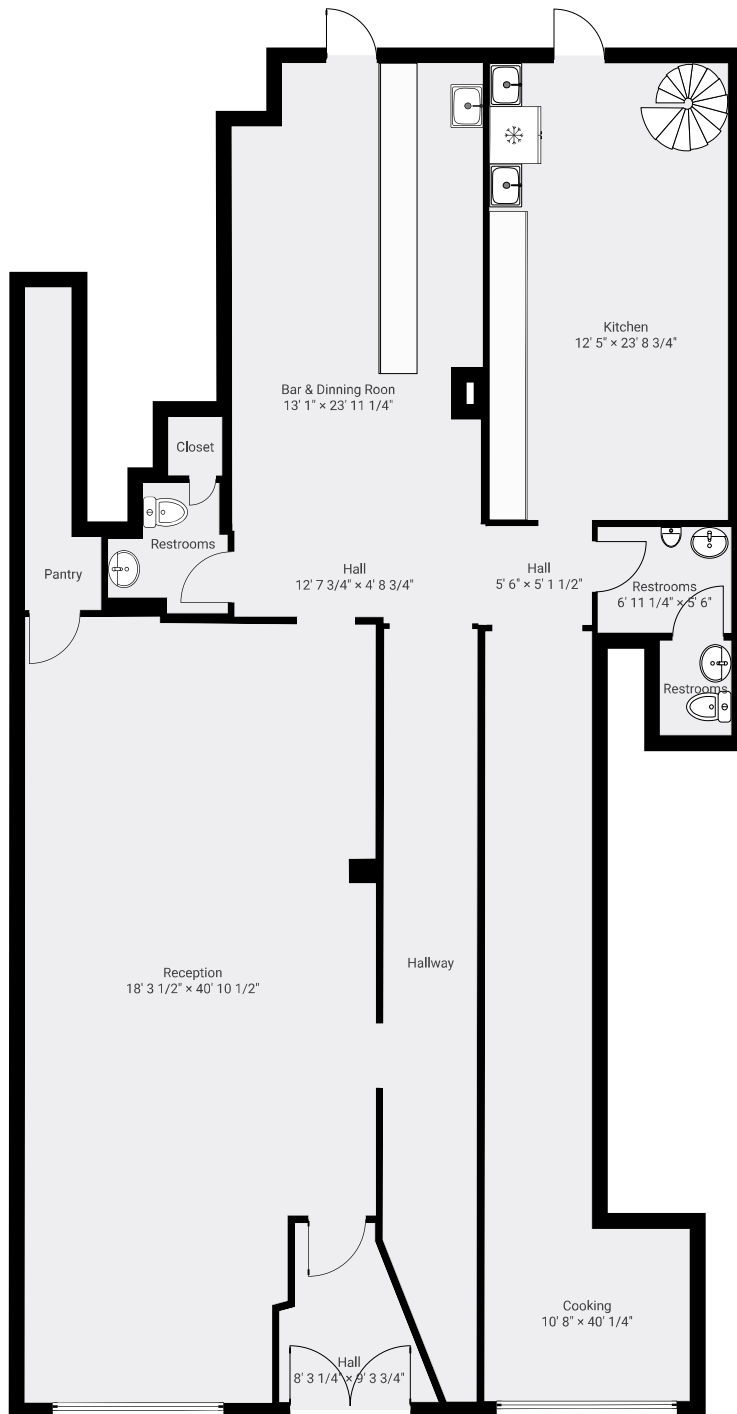

▼ Ground Floor

TOTAL AREA: 2325.54 sq ft • LIVING AREA: 2325.54 sq ft • ROOMS: 13

▼ **Basement • Level 1**

TOTAL AREA: 1215.79 sq ft • LIVING AREA: 1215.79 sq ft • ROOMS: 10