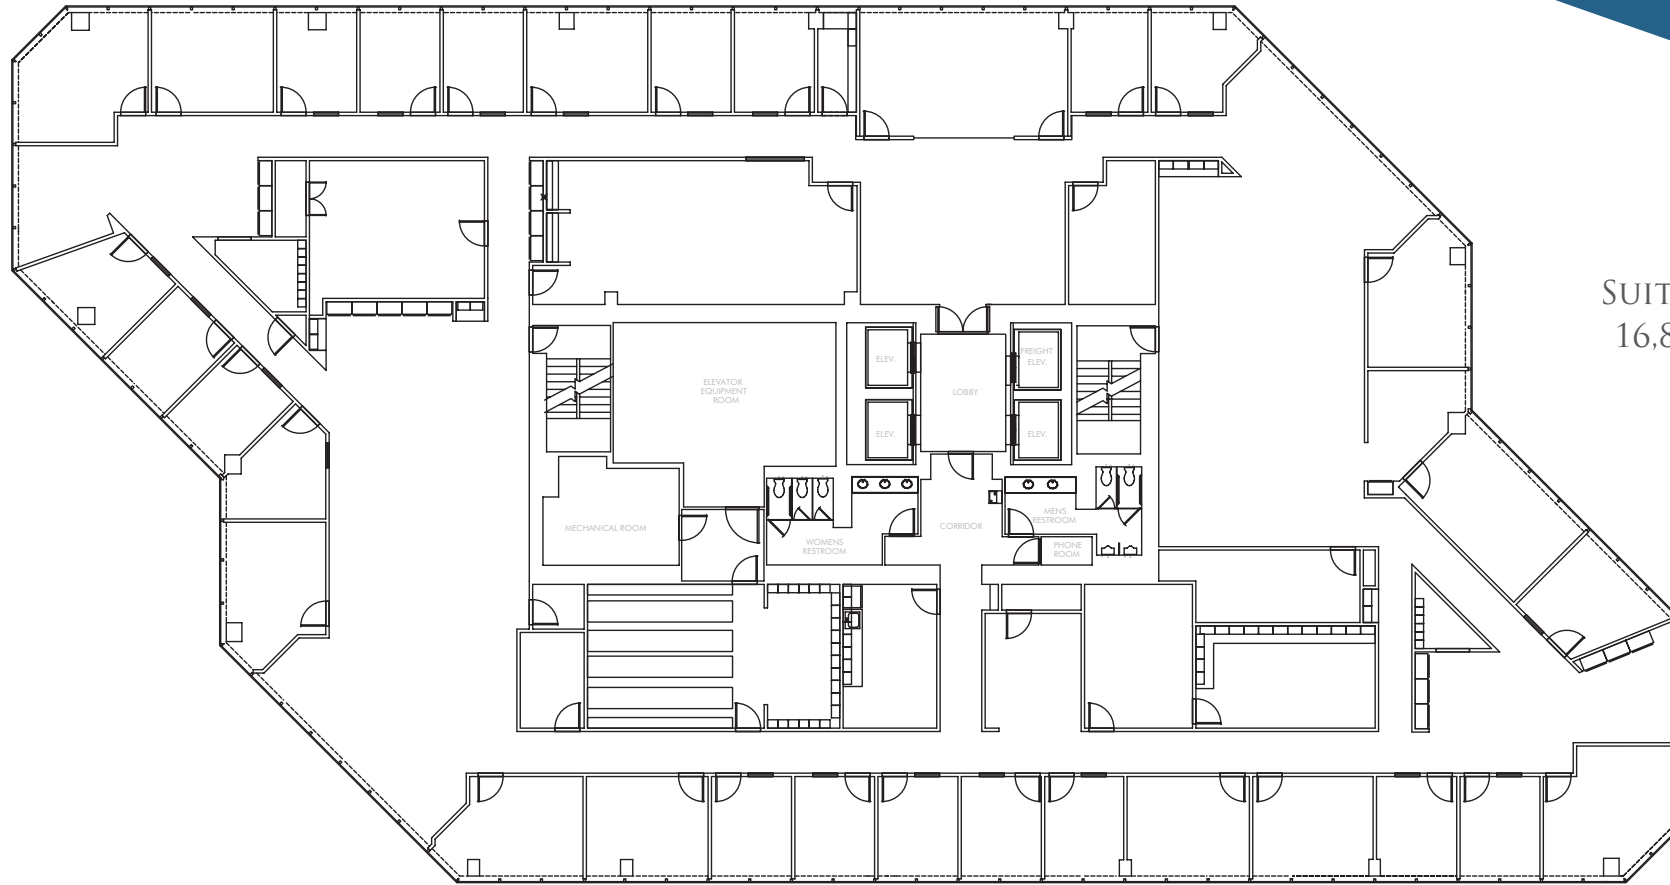

FIFTH THIRD CENTER

201 EAST KENNEDY BOULEVARD
TAMPA, FL 33602

SUITE 1200
16,840 SF

CONTACT US

ANNE-MARIE AYERS
FIRST VICE PRESIDENT
+1 813 273 8422
AMAYERS@CBRE.COM

CBRE, INC. | LICENSED REAL ESTATE BROKER