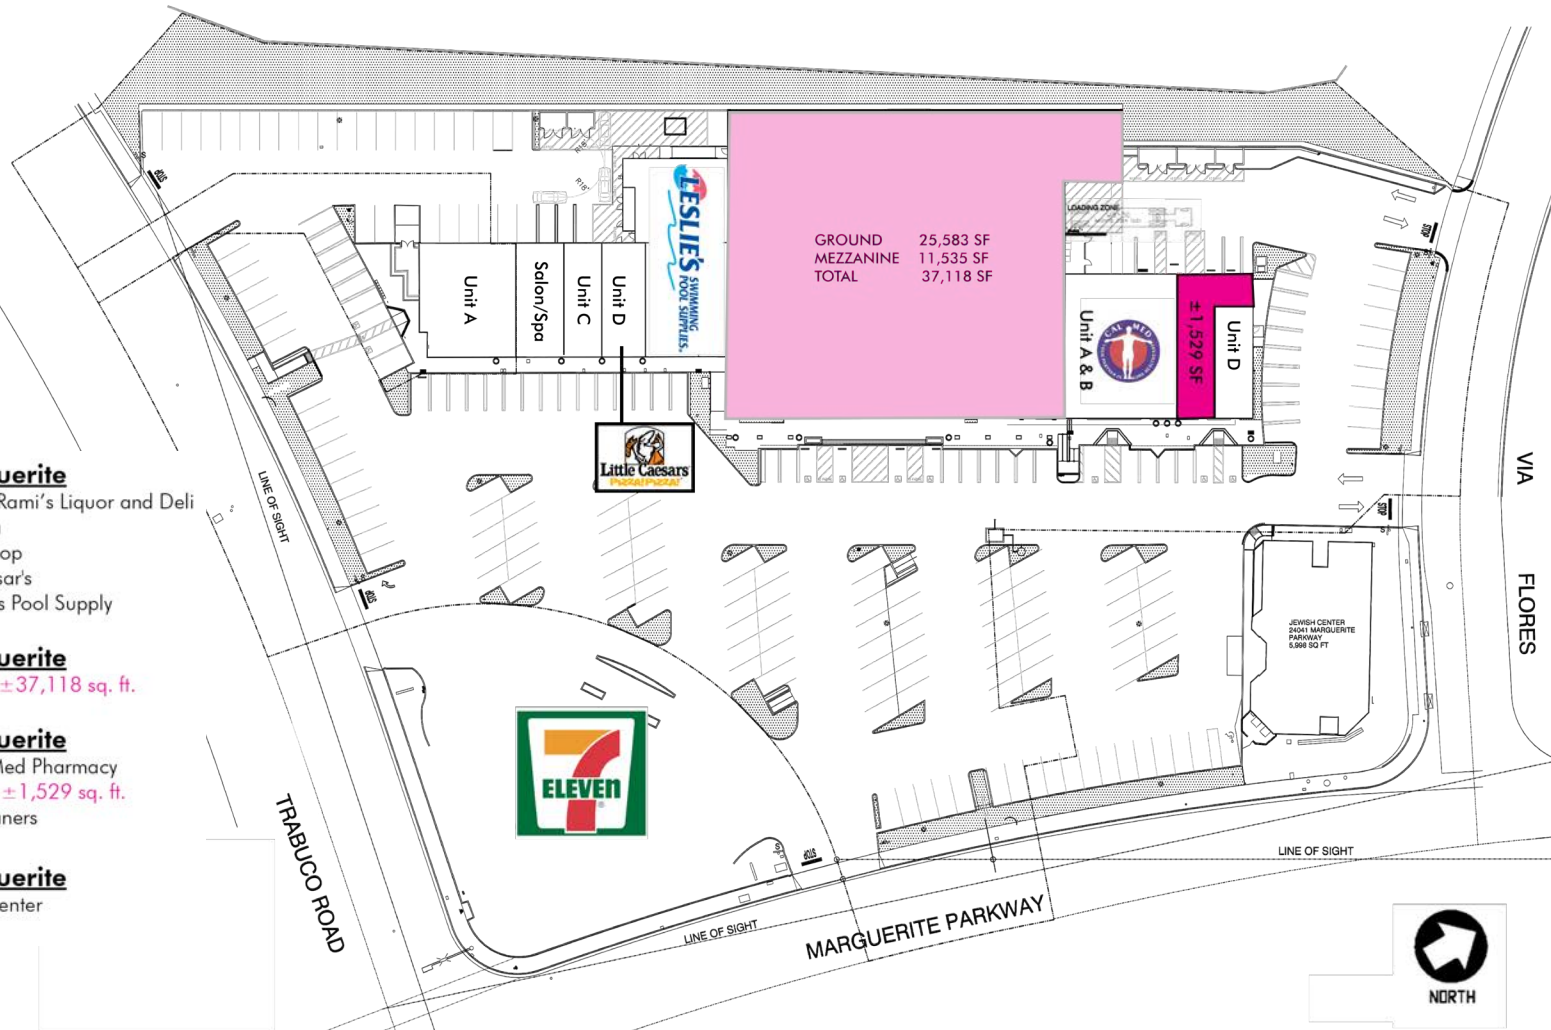

FOR LEASE

MARGUERITE SHOPPING CENTER

24011, 24021, 24031, 24041 MARGUERITE PKWY | MISSION VIEJO | CA

PROPERTY INFO

±37,118 sq. ft. Anchor opportunity and ±1,529 sq. ft. in-line space in a great community with strong incomes and a family environment

Strong demographics within an established trade area of Mission Viejo

Excellent Marguerite Parkway exposure with convenient access to surrounding residential neighborhoods

Across the street from the world-class Mission Viejo Aquatics Swim Complex, home of the award-winning Nadadores

FOR LEASE

MARGUERITE SHOPPING CENTER

24011, 24021, 24031, 24041 MARGUERITE PKWY | MISSION VIEJO | CA

24011 Marguerite

Unit A: Tony and Rami's Liquor and Deli
Unit B: Salon/Spa
Unit C: Barber Shop
Unit D: Little Caesar's
Unit E & F: Leslie's Pool Supply

24021 Marguerite

Unit A: Available ±37,118 sq. ft.

24031 Marguerite

Unit A & B: Cal-Med Pharmacy
Unit C: Available ±1,529 sq. ft.
Unit D: Vista Cleaners

24041 Marguerite

Chabad Jewish Center

FOR LEASE

MARGUERITE SHOPPING CENTER