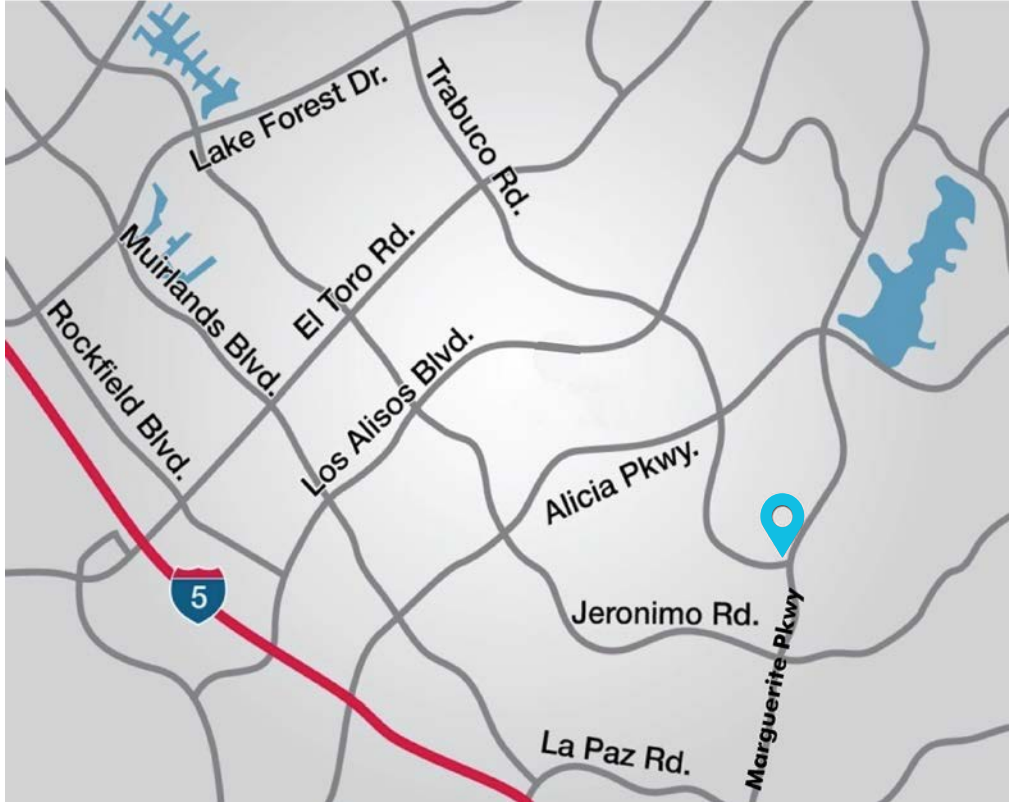

Strong demographics within an established trade area of Mission Viejo

Excellent Marguerite Parkway exposure with convenient access to surrounding residential neighborhoods

Across the street from the world-class Mission Viejo Aquatics Swim Complex, home of the award-winning Nadadores

FOR LEASE

MARGUERITE SHOPPING CENTER

24011, 24021, 24031, 24041 MARGUERITE PKWY | MISSION VIEJO | CA

24011 Marguerite

Unit A: Tony and Rami's Liquor and Deli
Unit B: Salon/Spa
Unit C: Barber Shop
Unit D: Little Caesar's
Unit E & F: Leslie's Pool Supply

Traffic Counts

Marguerite Pkwy near Trabuco Rd	21,598 ADT
Trabuco Rd just west of shopping center	10,212 ADT

2021 Drive Time Demographics

	5 Minutes	10 Minutes	15 Minutes
Population	67,541	264,332	526,048
Average Household Income	\$154,063	\$145,842	\$149,172
Daytime Population	61,275	274,246	560,642