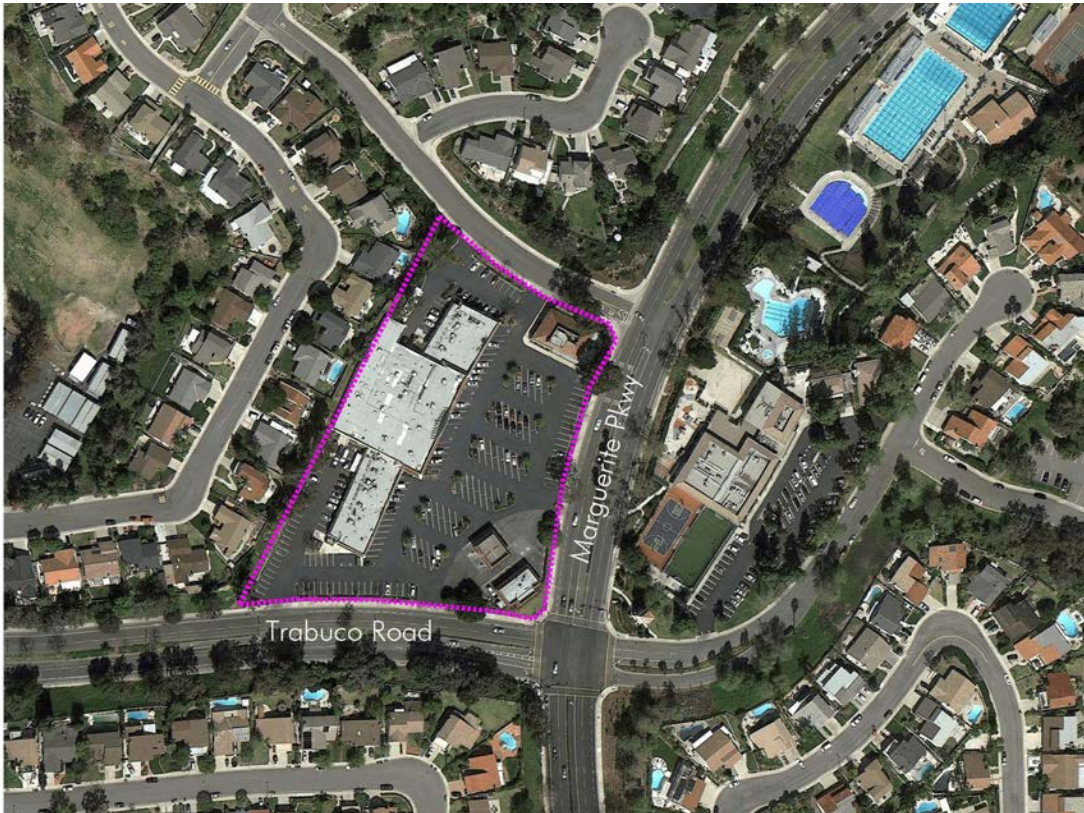

FOR LEASE

MARGUERITE SHOPPING CENTER

24011, 24021, 24031, 24041 MARGUERITE PKWY | MISSION VIEJO | CA

PROPERTY INFO

±37,118 sq. ft. Anchor opportunity and ±1,529 sq. ft. in-line space in a great community with strong incomes and a family environment

Strong demographics within an established trade area of Mission Viejo

Excellent Marguerite Parkway exposure with convenient access to surrounding residential neighborhoods

Across the street from the world-class Mission Viejo Aquatics Swim Complex, home of the award-winning Nadadores

FOR LEASE

MARGUERITE SHOPPING CENTER

24011, 24021, 24031, 24041 MARGUERITE PKWY | MISSION VIEJO | CA

24011 Marguerite

Unit A: Tony and Rami's Liquor and Deli
Unit B: Salon/Spa
Unit C: Barber Shop
Unit D: Little Caesar's
Unit E & F: Leslie's Pool Supply

24021 Marguerite

Unit A: Available ±37,118 sq. ft.

24031 Marguerite

Unit A & B: Cal-Med Pharmacy
Unit C: Available ±1,529 sq. ft.
Unit D: Vista Cleaners

24041 Marguerite

Chabad Jewish Center

FOR LEASE

MARGUERITE SHOPPING CENTER