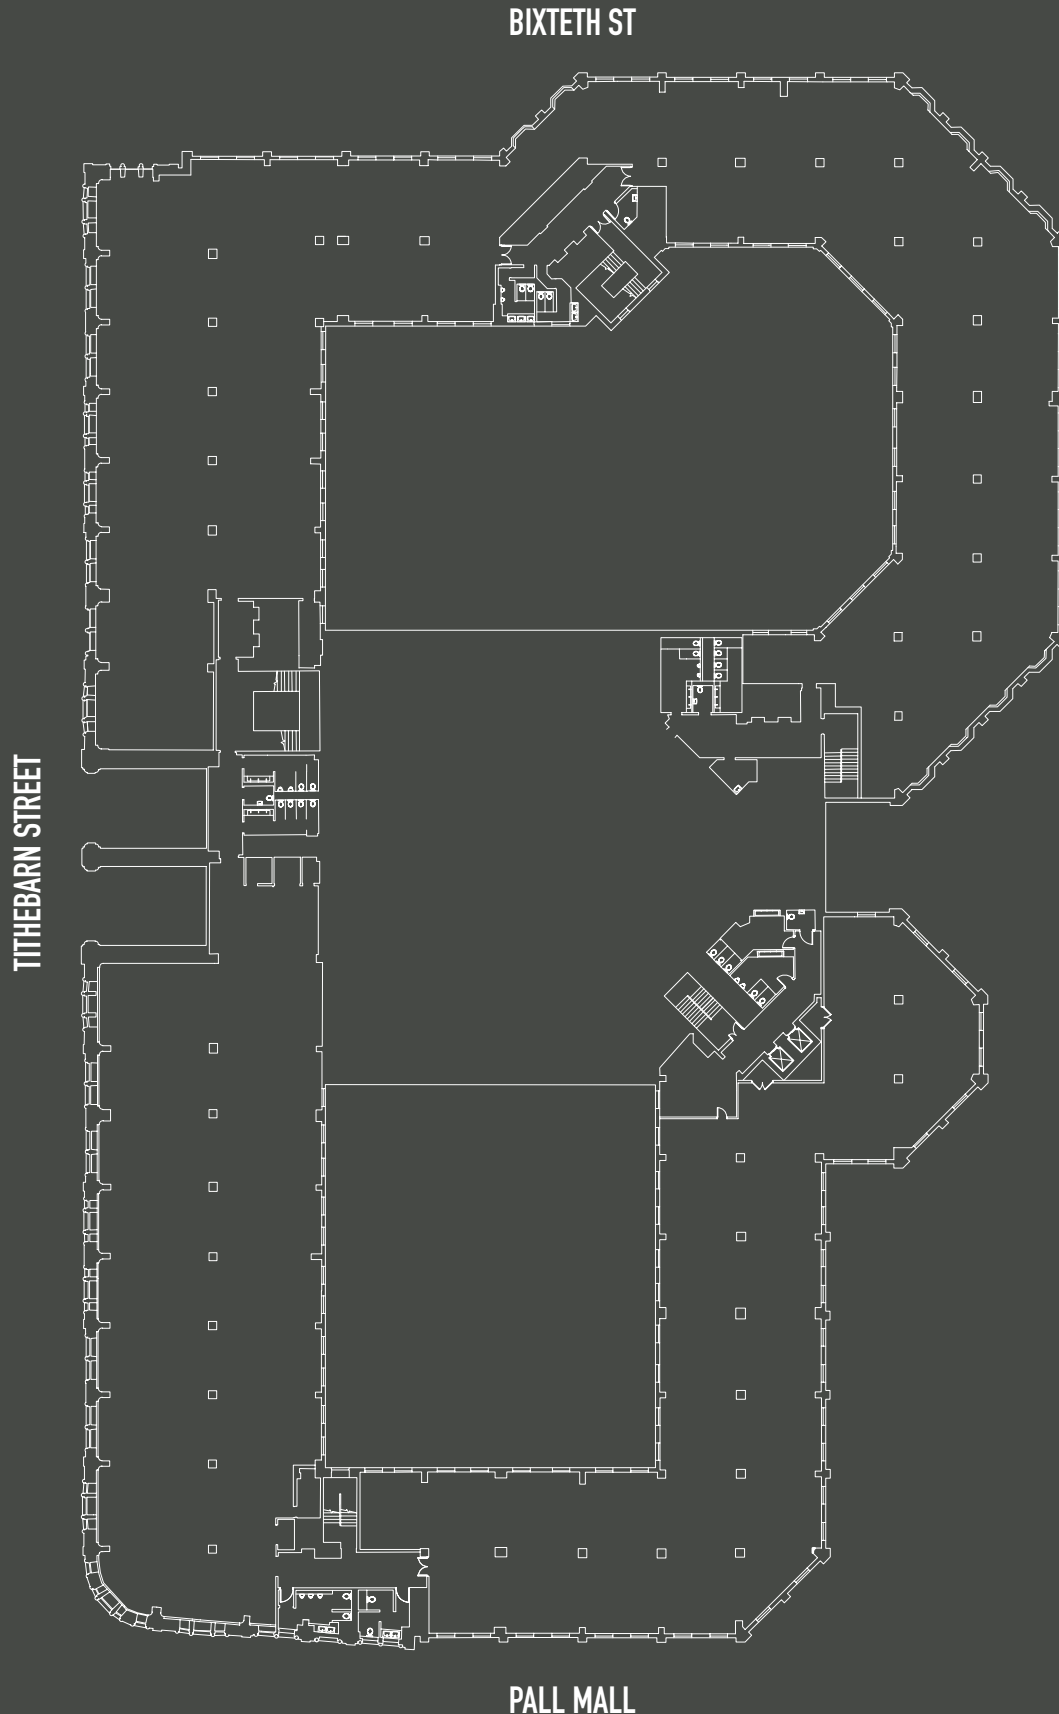

FLOOR PLANS

EXCHANGE
STATION

LIVERPOOL

GROUND FLOOR AVAILABLE UNITS

FLOOR PLANS

EXCHANGE
STATION

LIVERPOOL

FIRST FLOOR – FULLY LET

FLOOR PLANS

EXCHANGE
STATION

LIVERPOOL

SECOND FLOOR – FULLY LET

FLOOR PLANS

EXCHANGE
STATION

LIVERPOOL

THIRD FLOOR AVAILABLE UNITS

FLOOR PLANS

EXCHANGE
STATION

LIVERPOOL

FOURTH FLOOR AVAILABLE UNITS

FLOOR PLANS

EXCHANGE
STATION

LIVERPOOL

FIFTH FLOOR AVAILABLE UNITS

VACANT & AVAILABLE AREAS

Floor	Unit / Suite No	Type	Occupancy	Sq m
Ground	1A	Retail / offices	24	259
Ground	1	Retail / offices	78	775
Ground	2	Retail / offices	84	843
3rd	3a	Offices	40	393
3rd	3	Offices	40	401
3rd	4	Offices	55	553
3rd	5	Offices	66	662
4th	6	Offices	106	1055
5th	7	Offices	91	910
5th	8	Offices	14	140