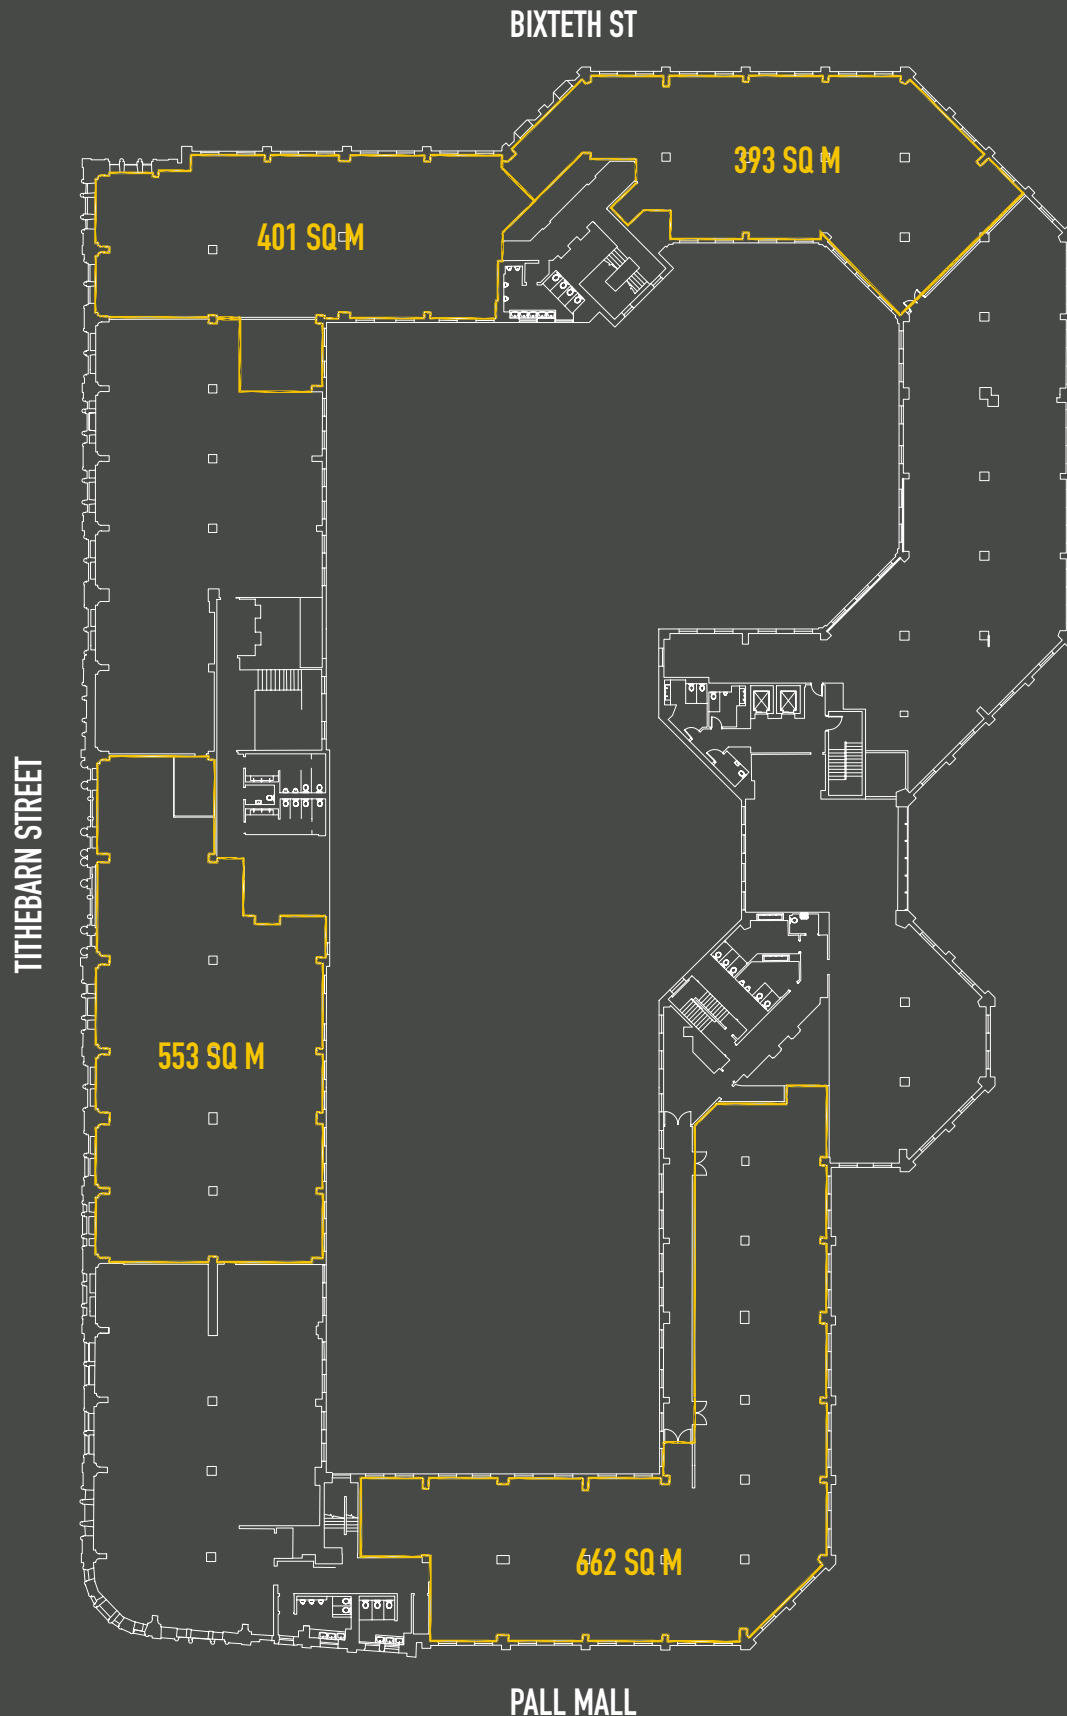

FLOOR PLANS

EXCHANGE
STATION

LIVERPOOL

GROUND FLOOR AVAILABLE UNITS

FLOOR PLANS

EXCHANGE
STATION

LIVERPOOL

FIRST FLOOR – FULLY LET

FLOOR PLANS

EXCHANGE
STATION

LIVERPOOL

SECOND FLOOR – FULLY LET

FLOOR PLANS

EXCHANGE
STATION

LIVERPOOL

THIRD FLOOR AVAILABLE UNITS

FLOOR PLANS

EXCHANGE
STATION

LIVERPOOL

FOURTH FLOOR AVAILABLE UNITS

FLOOR PLANS

EXCHANGE
STATION

LIVERPOOL

FIFTH FLOOR AVAILABLE UNITS

VACANT & AVAILABLE AREAS

Floor	Unit / Suite No	Type	Occupancy	Sq m
Ground	1A	Retail / offices	24	259
Ground	1	Retail / offices	78	775
Ground	2	Retail / offices	84	843
3rd	3a	Offices	40	393
3rd	3	Offices	40	401
3rd	4	Offices	55	553
3rd	5	Offices	66	662
4th	6	Offices	106	1055
5th	7	Offices	91	910
5th	8	Offices	14	140