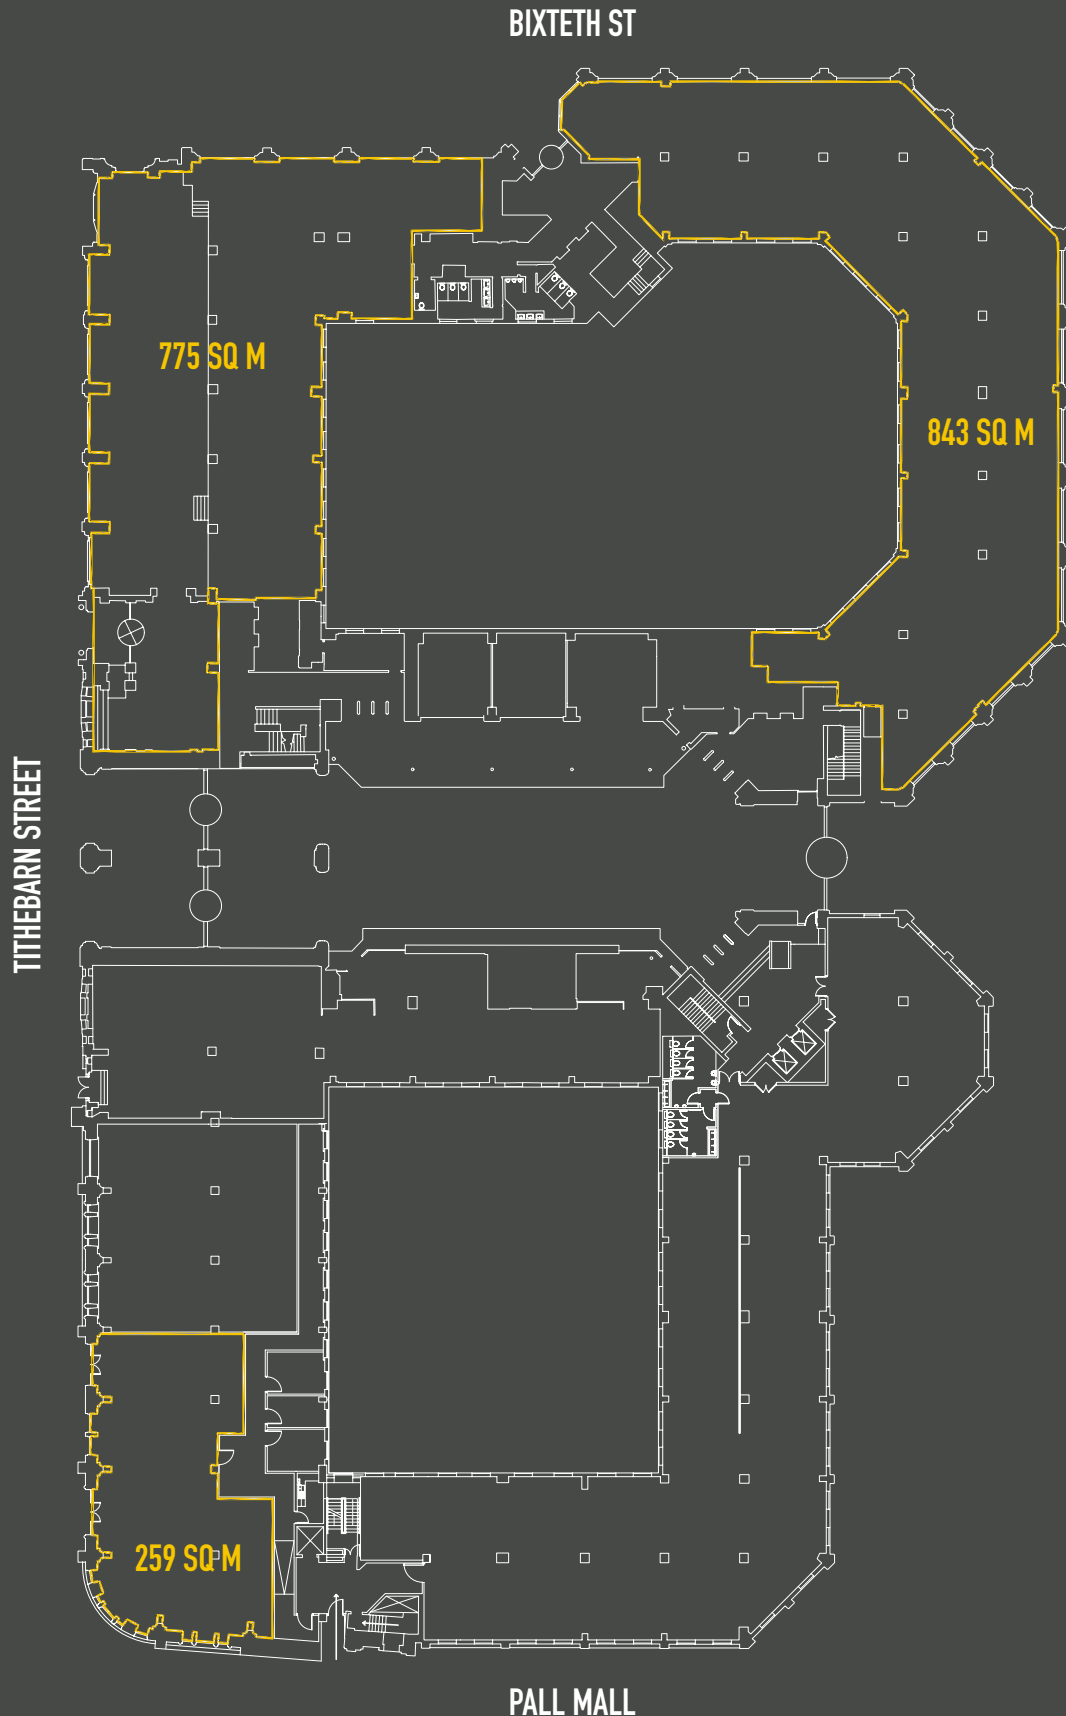

FLOOR PLANS

EXCHANGE
STATION

LIVERPOOL

GROUND FLOOR AVAILABLE UNITS

FLOOR PLANS

EXCHANGE
STATION

LIVERPOOL

FIRST FLOOR – FULLY LET

FLOOR PLANS

EXCHANGE
STATION

LIVERPOOL

SECOND FLOOR – FULLY LET

FLOOR PLANS

EXCHANGE
STATION

LIVERPOOL

THIRD FLOOR AVAILABLE UNITS

FLOOR PLANS

EXCHANGE
STATION

LIVERPOOL

FOURTH FLOOR AVAILABLE UNITS

FLOOR PLANS

EXCHANGE
STATION

LIVERPOOL

FIFTH FLOOR AVAILABLE UNITS

VACANT & AVAILABLE AREAS

Floor	Unit / Suite No	Type	Occupancy	Sq m
Ground	1A	Retail / offices	24	259
Ground	1	Retail / offices	78	775
Ground	2	Retail / offices	84	843
3rd	3a	Offices	40	393
3rd	3	Offices	40	401
3rd	4	Offices	55	553
3rd	5	Offices	66	662
4th	6	Offices	106	1055
5th	7	Offices	91	910
5th	8	Offices	14	140