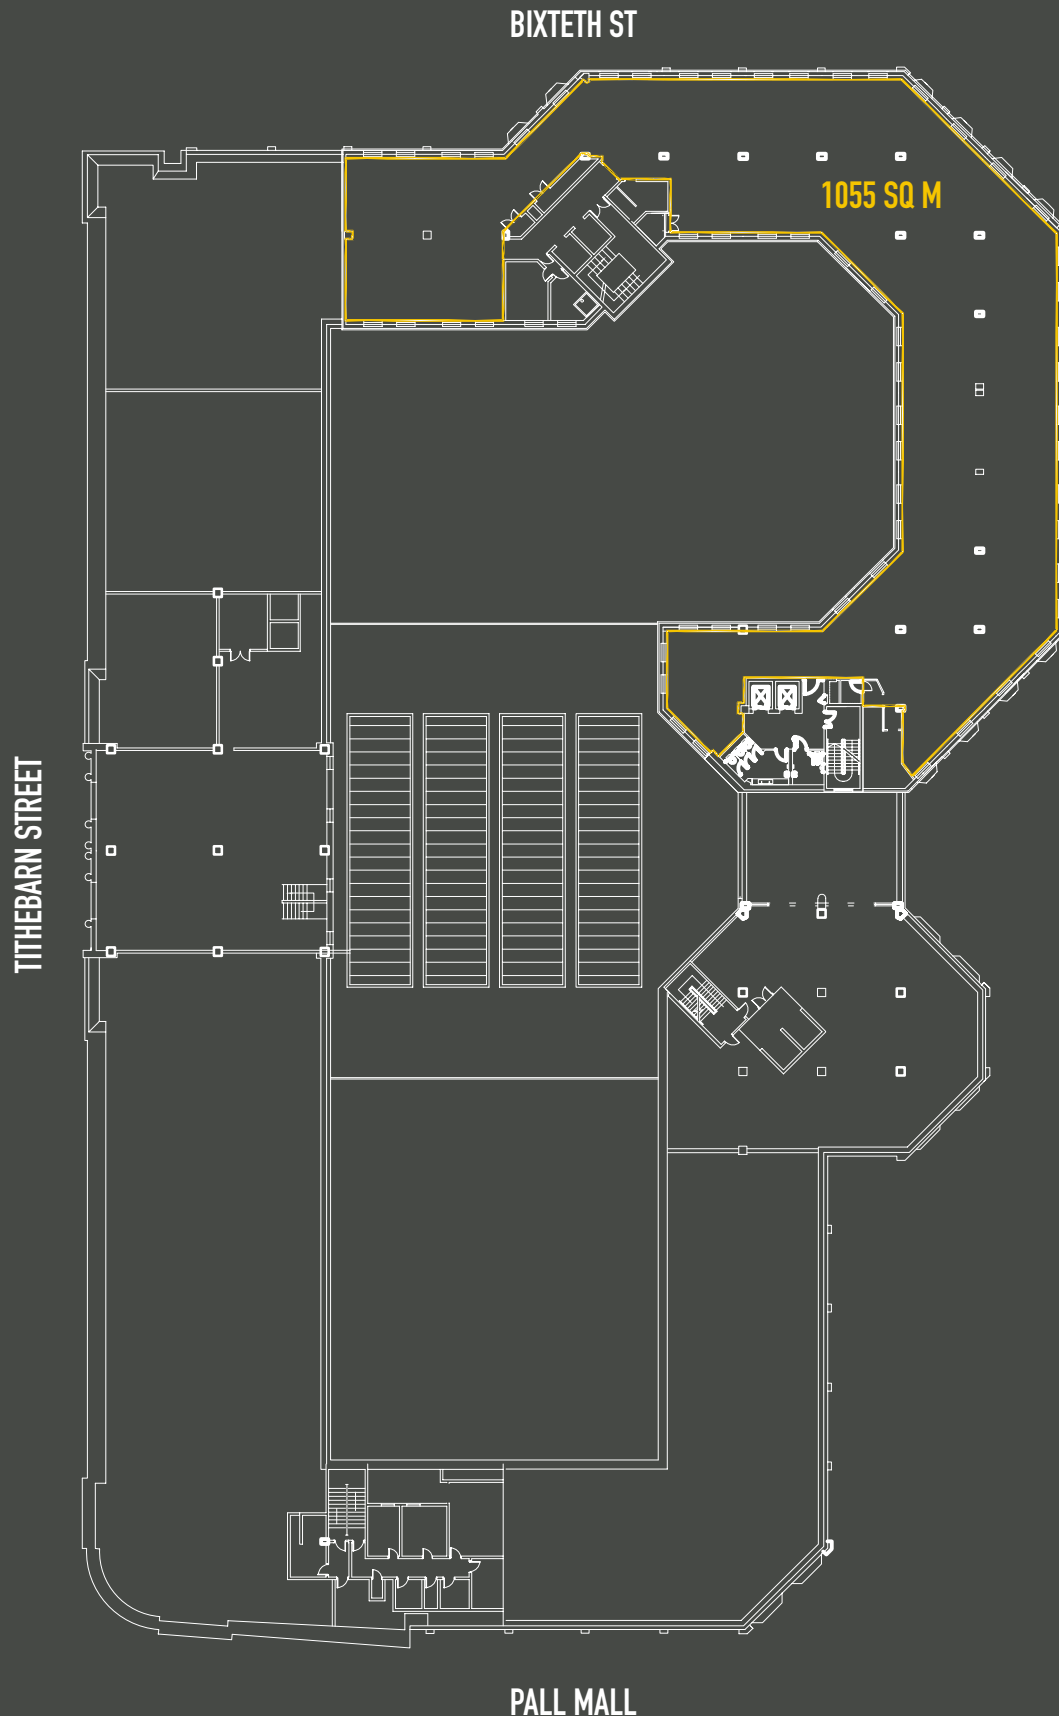

FLOOR PLANS

EXCHANGE
STATION

LIVERPOOL

GROUND FLOOR AVAILABLE UNITS

FLOOR PLANS

EXCHANGE
STATION

LIVERPOOL

FIRST FLOOR – FULLY LET

FLOOR PLANS

EXCHANGE
STATION

LIVERPOOL

SECOND FLOOR – FULLY LET

FLOOR PLANS

EXCHANGE
STATION

LIVERPOOL

THIRD FLOOR AVAILABLE UNITS

FLOOR PLANS

EXCHANGE
STATION

LIVERPOOL

FOURTH FLOOR AVAILABLE UNITS

FLOOR PLANS

EXCHANGE
STATION

LIVERPOOL

FIFTH FLOOR AVAILABLE UNITS

VACANT & AVAILABLE AREAS

Floor	Unit / Suite No	Type	Occupancy	Sq m
Ground	1A	Retail / offices	24	259
Ground	1	Retail / offices	78	775
Ground	2	Retail / offices	84	843
3rd	3a	Offices	40	393
3rd	3	Offices	40	401
3rd	4	Offices	55	553
3rd	5	Offices	66	662
4th	6	Offices	106	1055
5th	7	Offices	91	910
5th	8	Offices	14	140