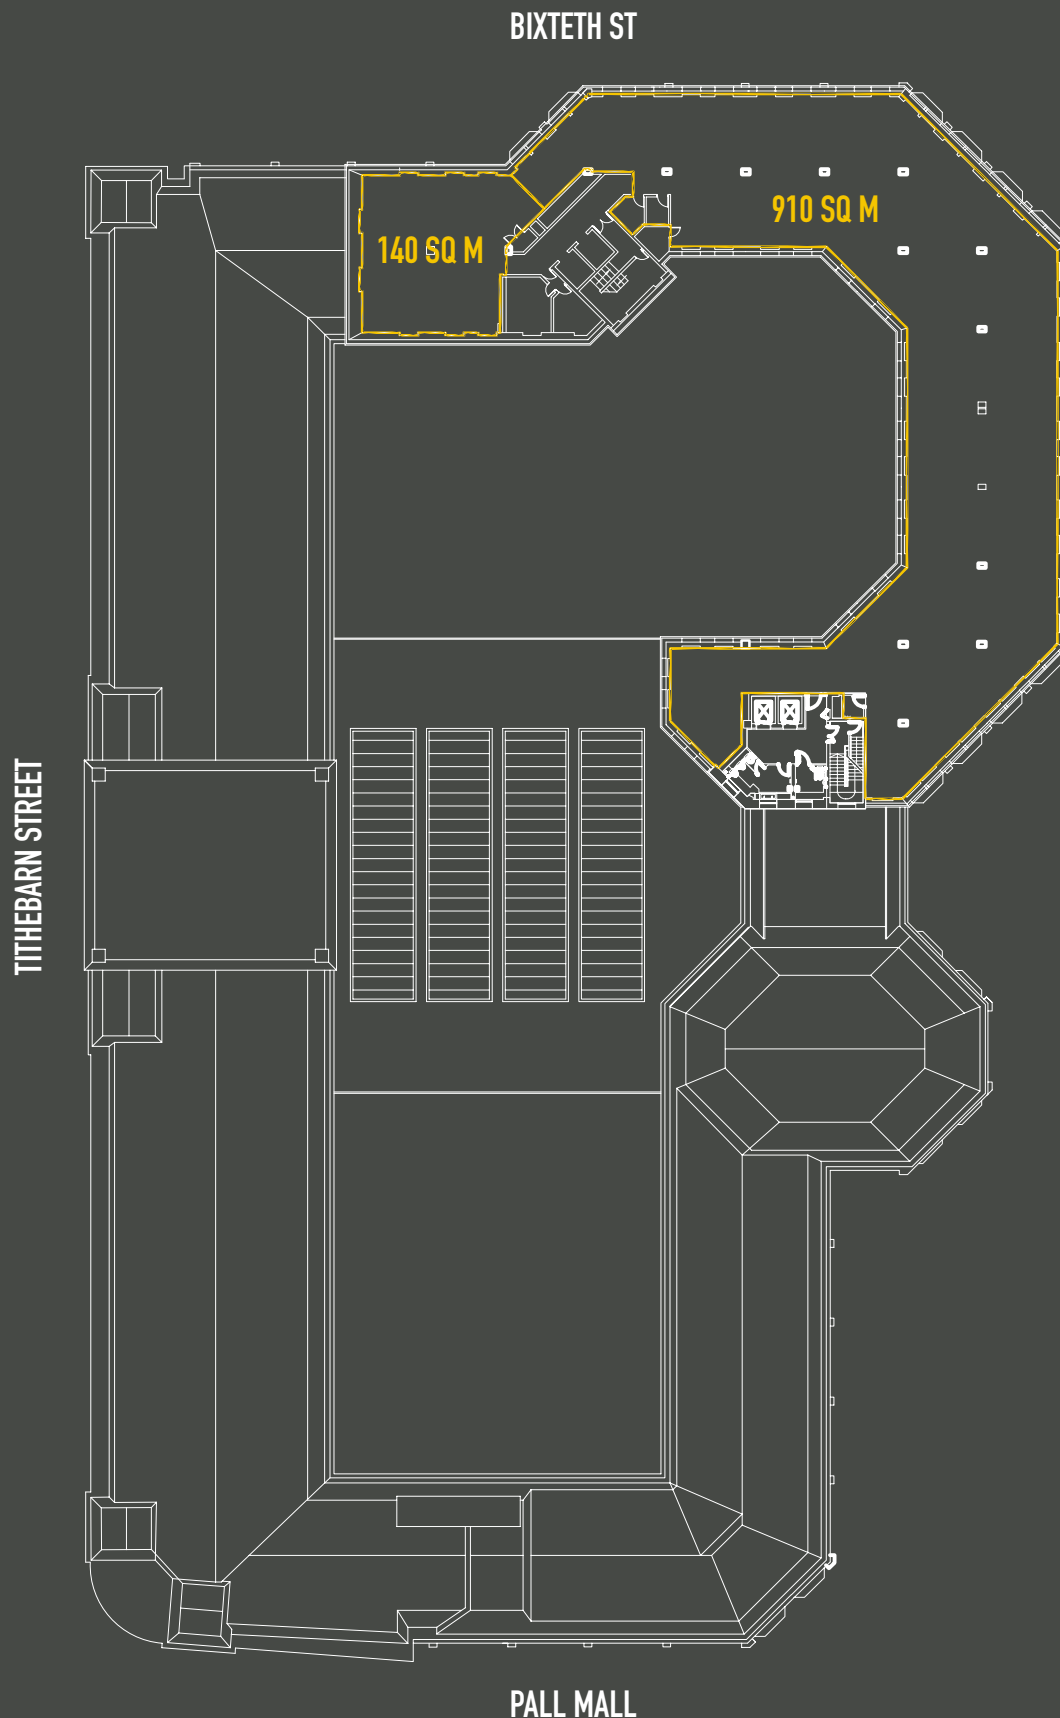

FLOOR PLANS

EXCHANGE
STATION

LIVERPOOL

GROUND FLOOR AVAILABLE UNITS

FLOOR PLANS

EXCHANGE
STATION

LIVERPOOL

FIRST FLOOR – FULLY LET

FLOOR PLANS

EXCHANGE
STATION

LIVERPOOL

SECOND FLOOR – FULLY LET

FLOOR PLANS

EXCHANGE
STATION

LIVERPOOL

THIRD FLOOR AVAILABLE UNITS

FLOOR PLANS

EXCHANGE
STATION

LIVERPOOL

FOURTH FLOOR AVAILABLE UNITS

FLOOR PLANS

EXCHANGE
STATION

LIVERPOOL

FIFTH FLOOR AVAILABLE UNITS

VACANT & AVAILABLE AREAS

Floor	Unit / Suite No	Type	Occupancy	Sq m
Ground	1A	Retail / offices	24	259
Ground	1	Retail / offices	78	775
Ground	2	Retail / offices	84	843
3rd	3a	Offices	40	393
3rd	3	Offices	40	401
3rd	4	Offices	55	553
3rd	5	Offices	66	662
4th	6	Offices	106	1055
5th	7	Offices	91	910
5th	8	Offices	14	140