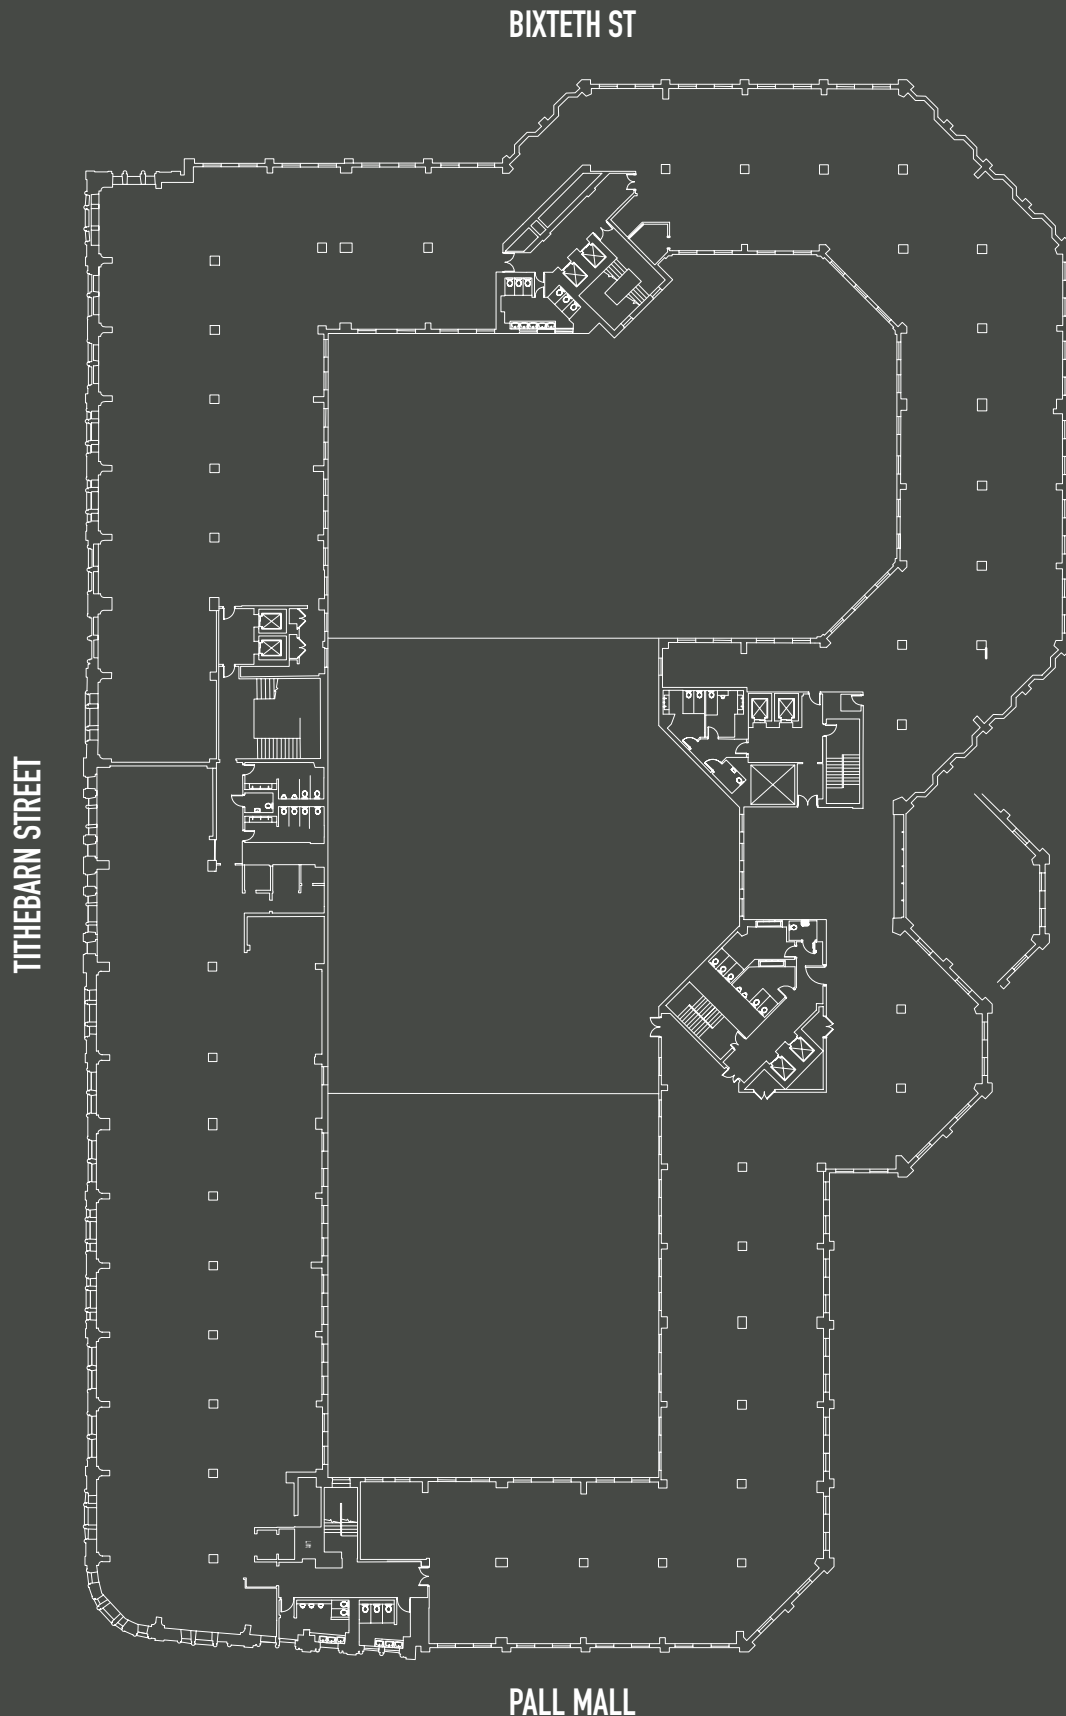

FLOOR PLANS

EXCHANGE
STATION

LIVERPOOL

GROUND FLOOR AVAILABLE UNITS

FLOOR PLANS

EXCHANGE
STATION

LIVERPOOL

FIRST FLOOR – FULLY LET

FLOOR PLANS

EXCHANGE
STATION

LIVERPOOL

SECOND FLOOR – FULLY LET

FLOOR PLANS

EXCHANGE
STATION

LIVERPOOL

THIRD FLOOR AVAILABLE UNITS

FLOOR PLANS

EXCHANGE
STATION

LIVERPOOL

FOURTH FLOOR AVAILABLE UNITS

FLOOR PLANS

EXCHANGE
STATION

LIVERPOOL

FIFTH FLOOR AVAILABLE UNITS

VACANT & AVAILABLE AREAS

Floor	Unit / Suite No	Type	Occupancy	Sq m
Ground	1A	Retail / offices	24	259
Ground	1	Retail / offices	78	775
Ground	2	Retail / offices	84	843
3rd	3a	Offices	40	393
3rd	3	Offices	40	401
3rd	4	Offices	55	553
3rd	5	Offices	66	662
4th	6	Offices	106	1055
5th	7	Offices	91	910
5th	8	Offices	14	140