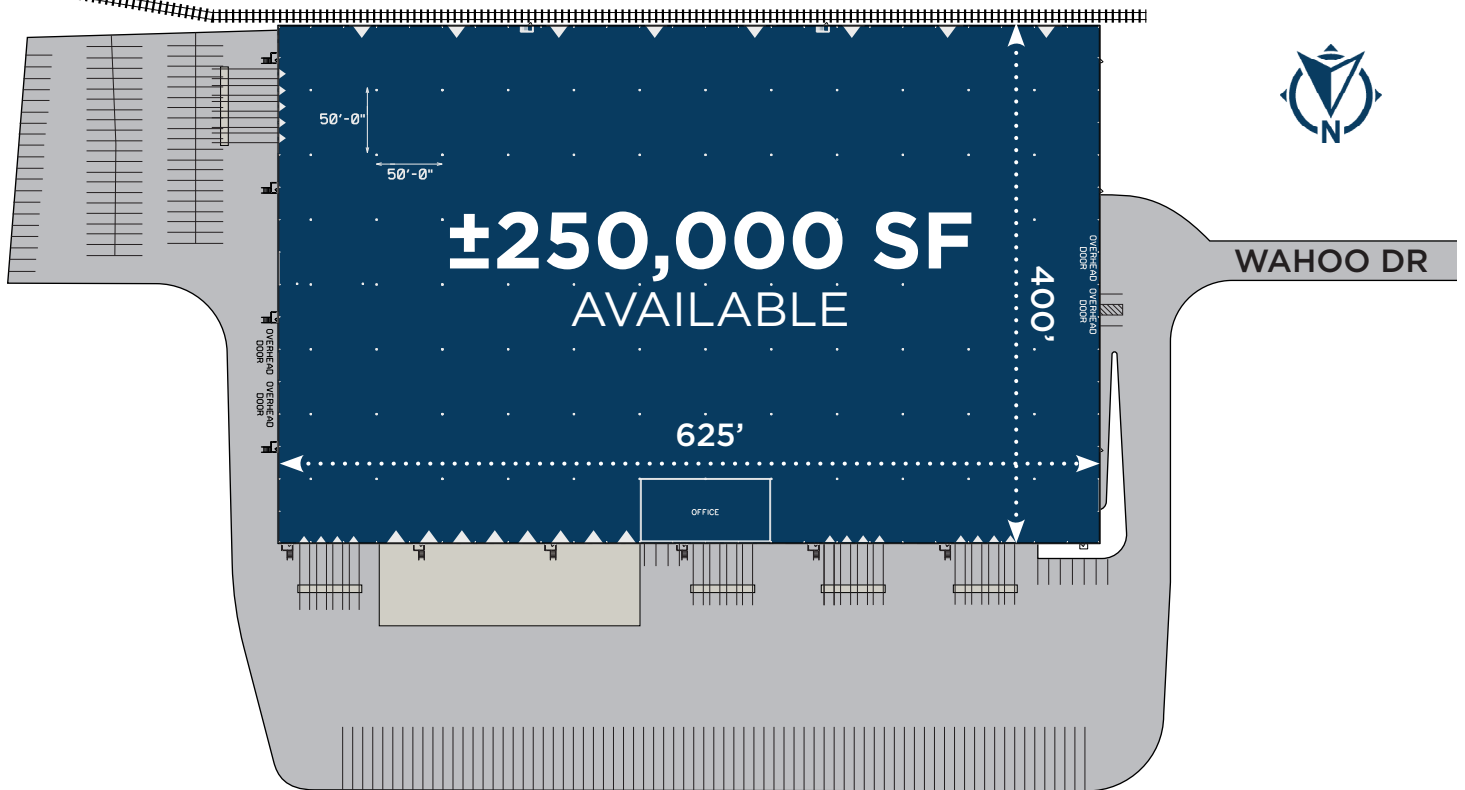

BUILDING SPECS

FOR SALE

Building Area	±250,000 SF	Auto Parking	±100 Spaces
Building Dimensions	625' x 400'	Trailer Parking	±50 Spaces
Office SF	±6,900 SF	Dock Doors	±18
Acreage	±11 Acres	Drive-in Doors	±8
Column Spacing	50' x 50'	Rail Doors	±8
Clear Height	30'	Lighting	T-5
Truck Court	190'	Fire Protection	ESFR