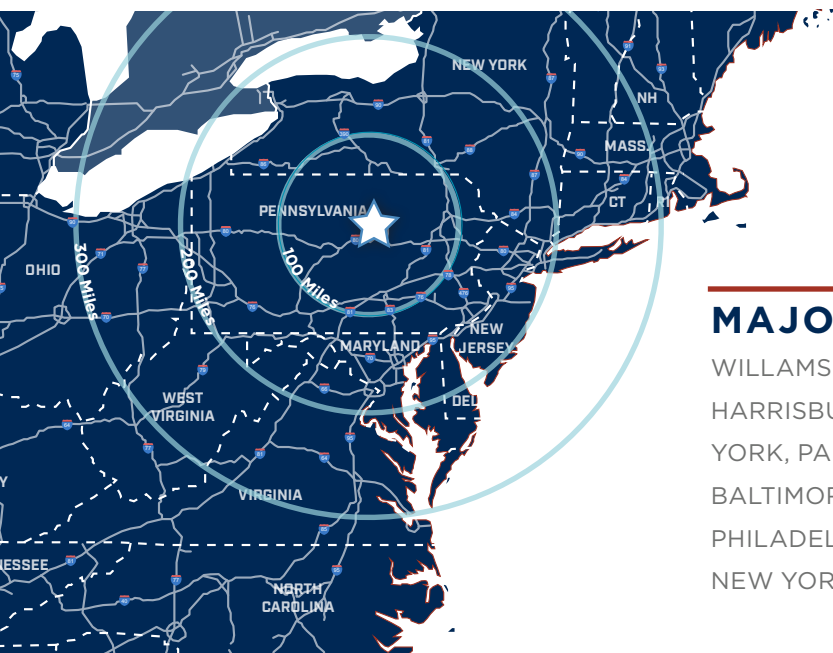

The building is served by a rail spur that enters the property at the southeast corner and that runs along the south side of the building. The property is located at the end of Wahoo Drive in the Wahoo Industrial Park, itself part of a larger industrial area.

The site is zoned MH- Heavy Manufacturing and is part of the Wahoo Industrial Park. The surrounding area is predominantly industrial with a residential community approximately 1 mile to the east. Near major interstates such as Highway 15, I-80, and I-180.

INTERSTATES

15	2.2 MILES	6 MINS
80	37.8 MILES	47 MINS
180	24.4 MILES	28 MINS

MAJOR CITIES

WILLAMSPORT, PA	4.6 MILES	11 MINS
HARRISBURG, PA	90 MILES	109 MINS
YORK, PA	115 MILES	2 HR, 24 MINS
BALTIMORE, PA	168 MILES	3 HRS, 11 MINS
PHILADELPHIA, PA	183 MILES	3 HRS, 30 MINS
NEW YORK, NY	254 MILES	4 HRS, 36 MINS