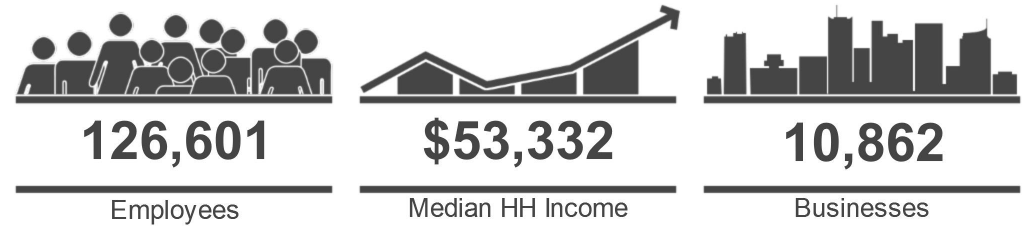

5 Mile Information

Contact Information

Name **Scott Womack**
Email **swomack@coldwellbanker.com**
Phone **806.784.3265**