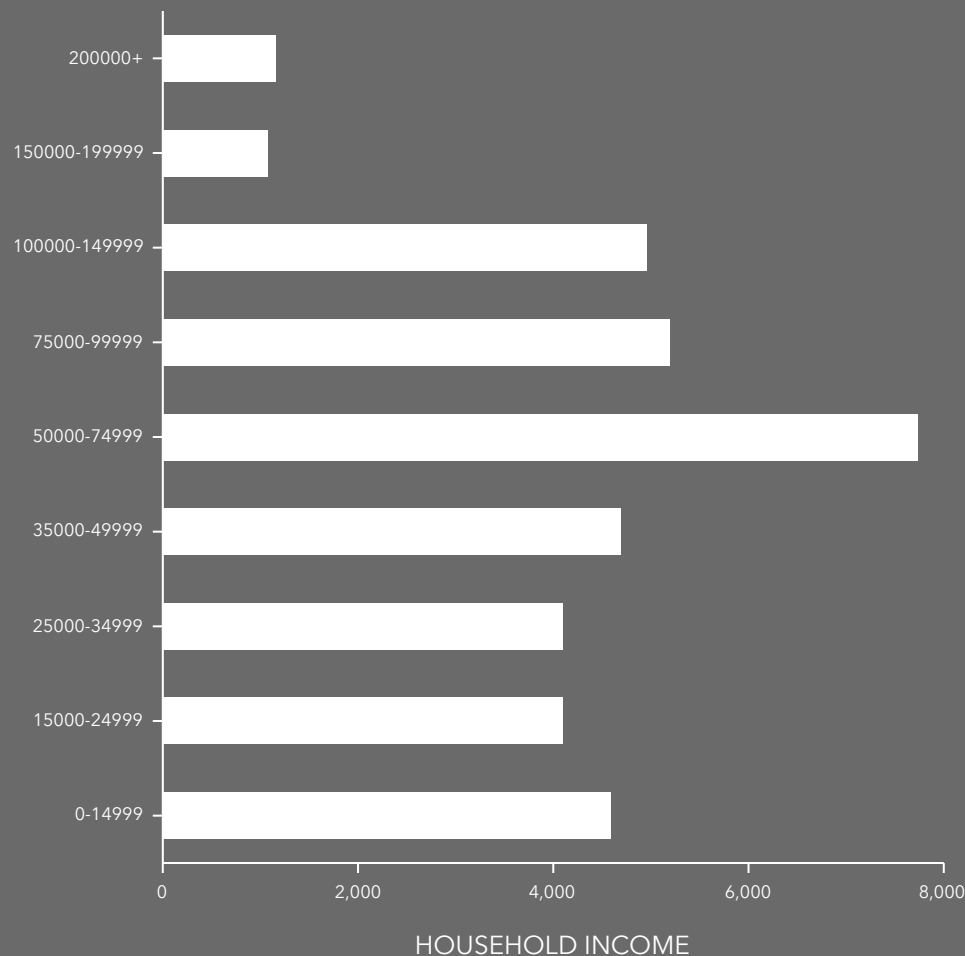

Demographic Summary for 410 5th Street

410 5th St, Rapid City, South Dakota, 57701 (15 minutes)
 410 5th St, Rapid City, South Dakota, 57701
 Drive time of 15 minutes

Prepared by Tony Marshall
 Latitude: 44.08167
 Longitude: -103.22483

DEMOGRAPHIC SUMMARY

410 5th St, Rapid City, South Dakota, 57701

Drive time of 15 minutes

KEY FACTS

91,374

Population

37,590

Households

High School Graduate

36%

Some College

28%

Bachelor's/Grad/Prof Degree

INCOME

\$52,946

Median Household Income

\$27,830

Per Capita Income

\$78,564

Median Net Worth

EMPLOYMENT

60%

White Collar

20%