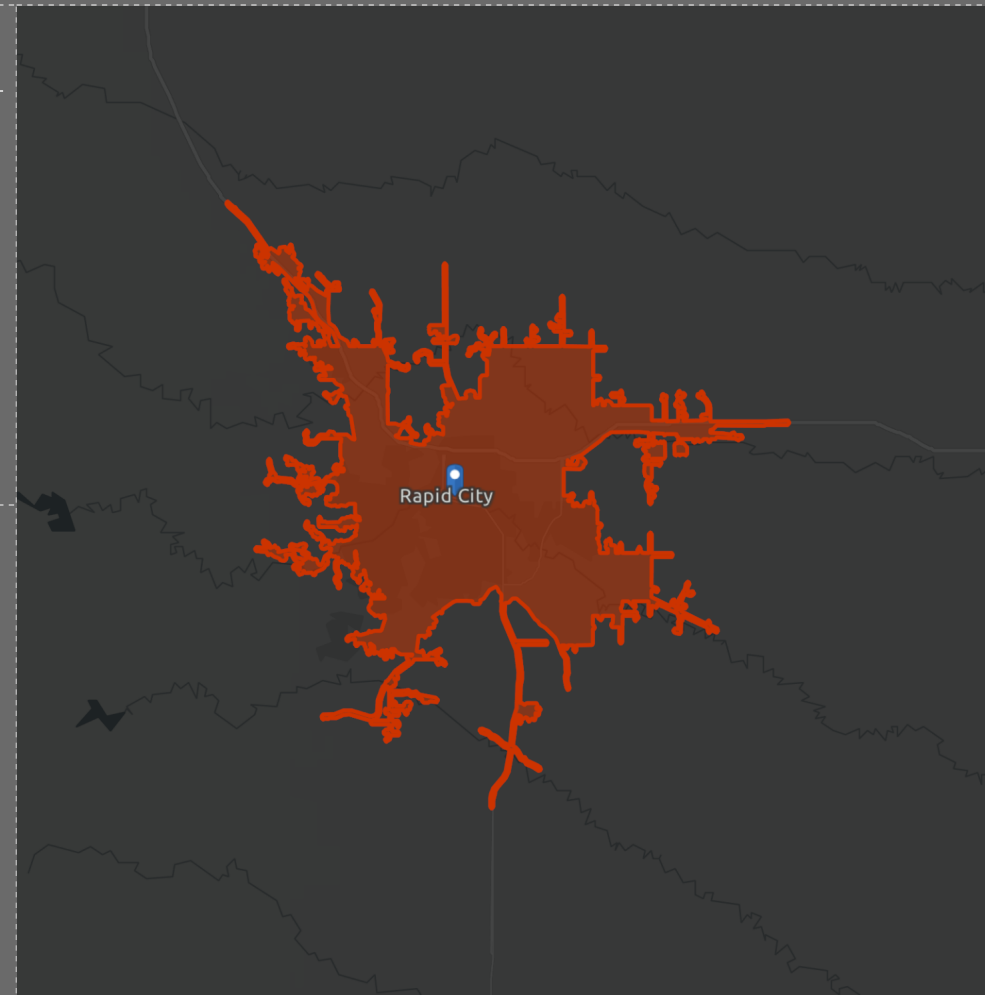

Demographic Summary for 410 5th Street

410 5th St, Rapid City, South Dakota, 57701 (15 minutes)
410 5th St, Rapid City, South Dakota, 57701
Drive time of 15 minutes

Prepared by Tony Marshall
Latitude: 44.08167
Longitude: -103.22483

DEMOGRAPHIC SUMMARY

410 5th St, Rapid City, South Dakota, 57701

Drive time of 15 minutes

KEY FACTS

91,374

Population

37,590

Households

36.7

Median Age

$43,887

Median Disposable Income

EDUCATION

7%

No High School Diploma

29%

High School Graduate

36%

Some College

28%

Bachelor's/Grad/Prof Degree

INCOME

$52,946

Median Household Income

$27,830

Per Capita Income

$78,564

Median Net Worth

EMPLOYMENT

60%

White Collar

20%

Blue Collar

20%

Services

3.7%

Unemployment Rate