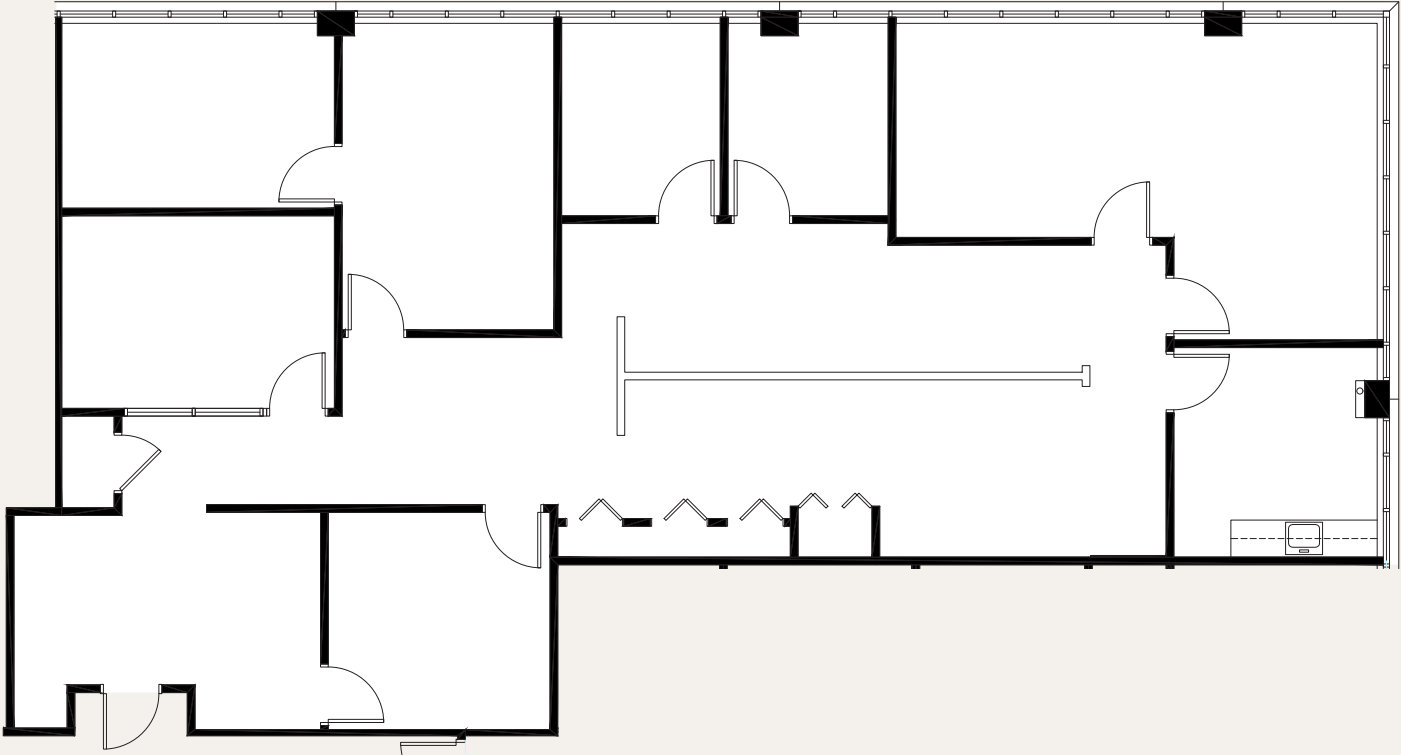

5775 WATERFORD

SUITE 350
2,832 RSF

CBRE, Inc. | Licensed Real Estate Broker

MAGGIE KURTZ
Senior Vice President
+1 305.381.6482
maggie.kurtz@cbre.com

KEVIN GONZALEZ
Senior Associate
+1 305.428.6333
kevin.gonzalez@cbre.com

JASON KRIEGER
Associate
+1 305.381.6498
jason.krieger@cbre.com