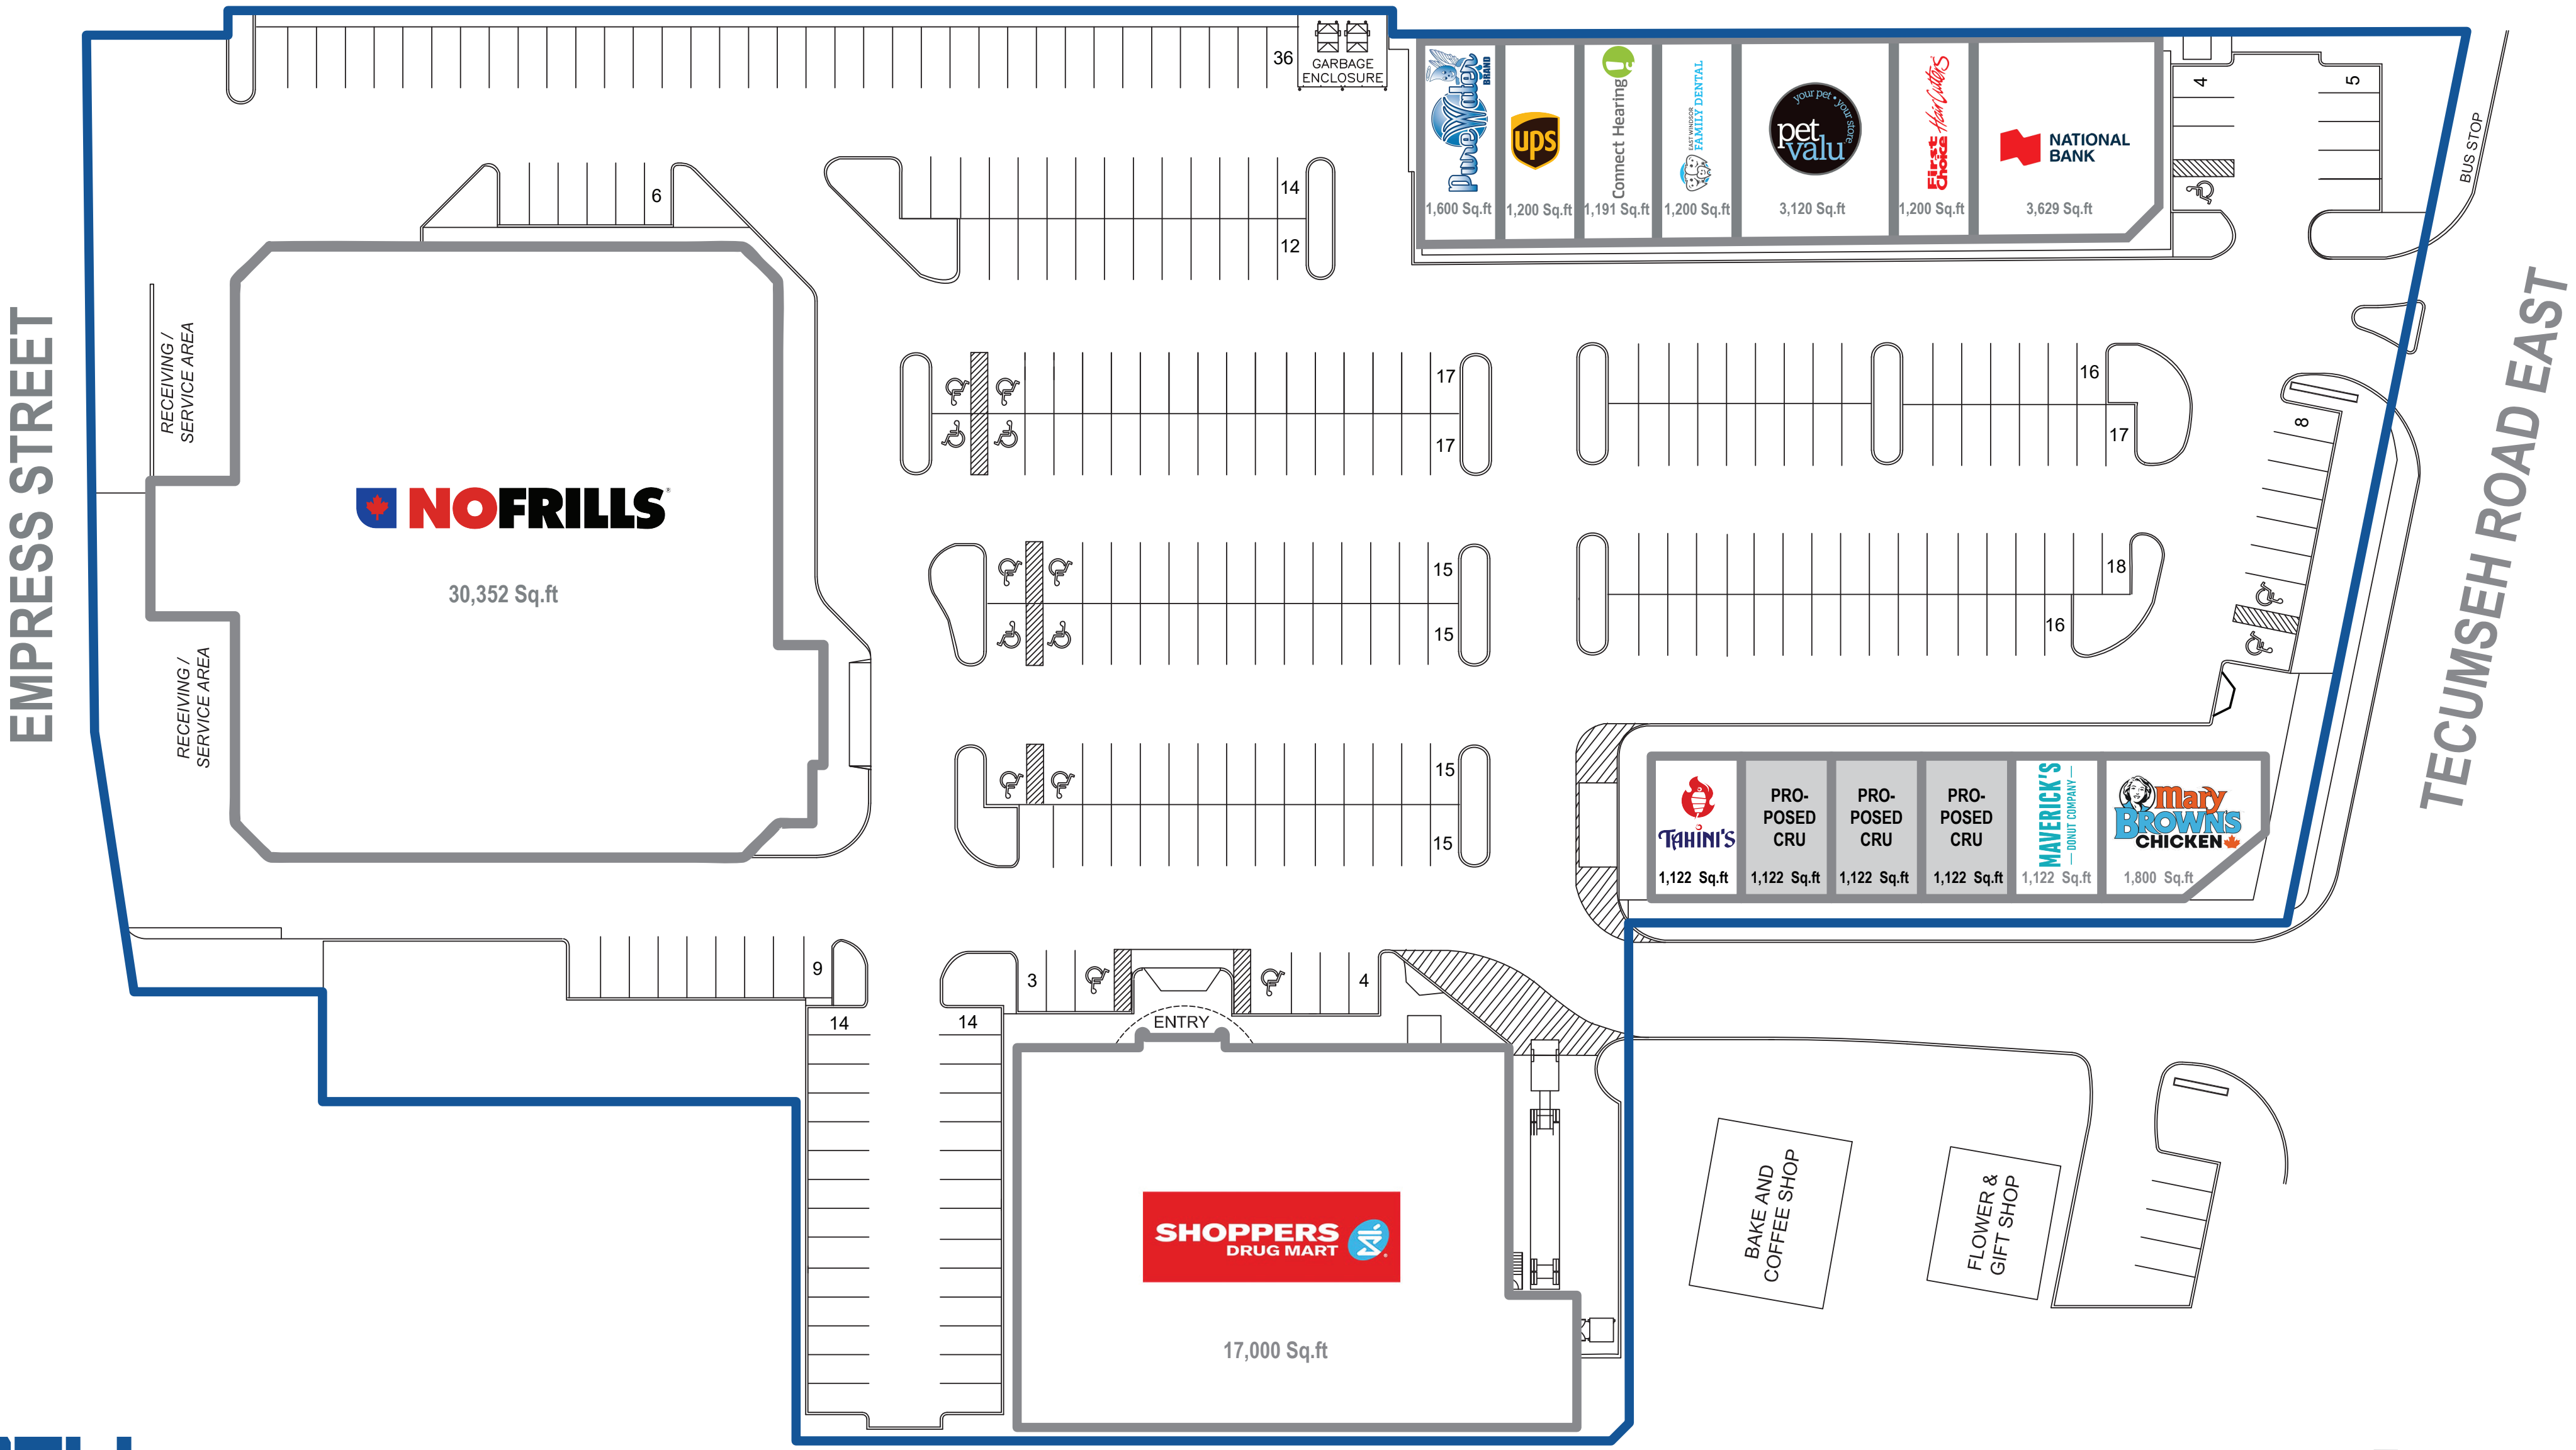

ROSE CITY SHOPPING CENTRE

For leasing inquires please contact us

PRINCESS AVE
5050-5060 Tecumseh Rd Windsor, ON

info@westdellcorp.com | 519.850.0000 Ext 208