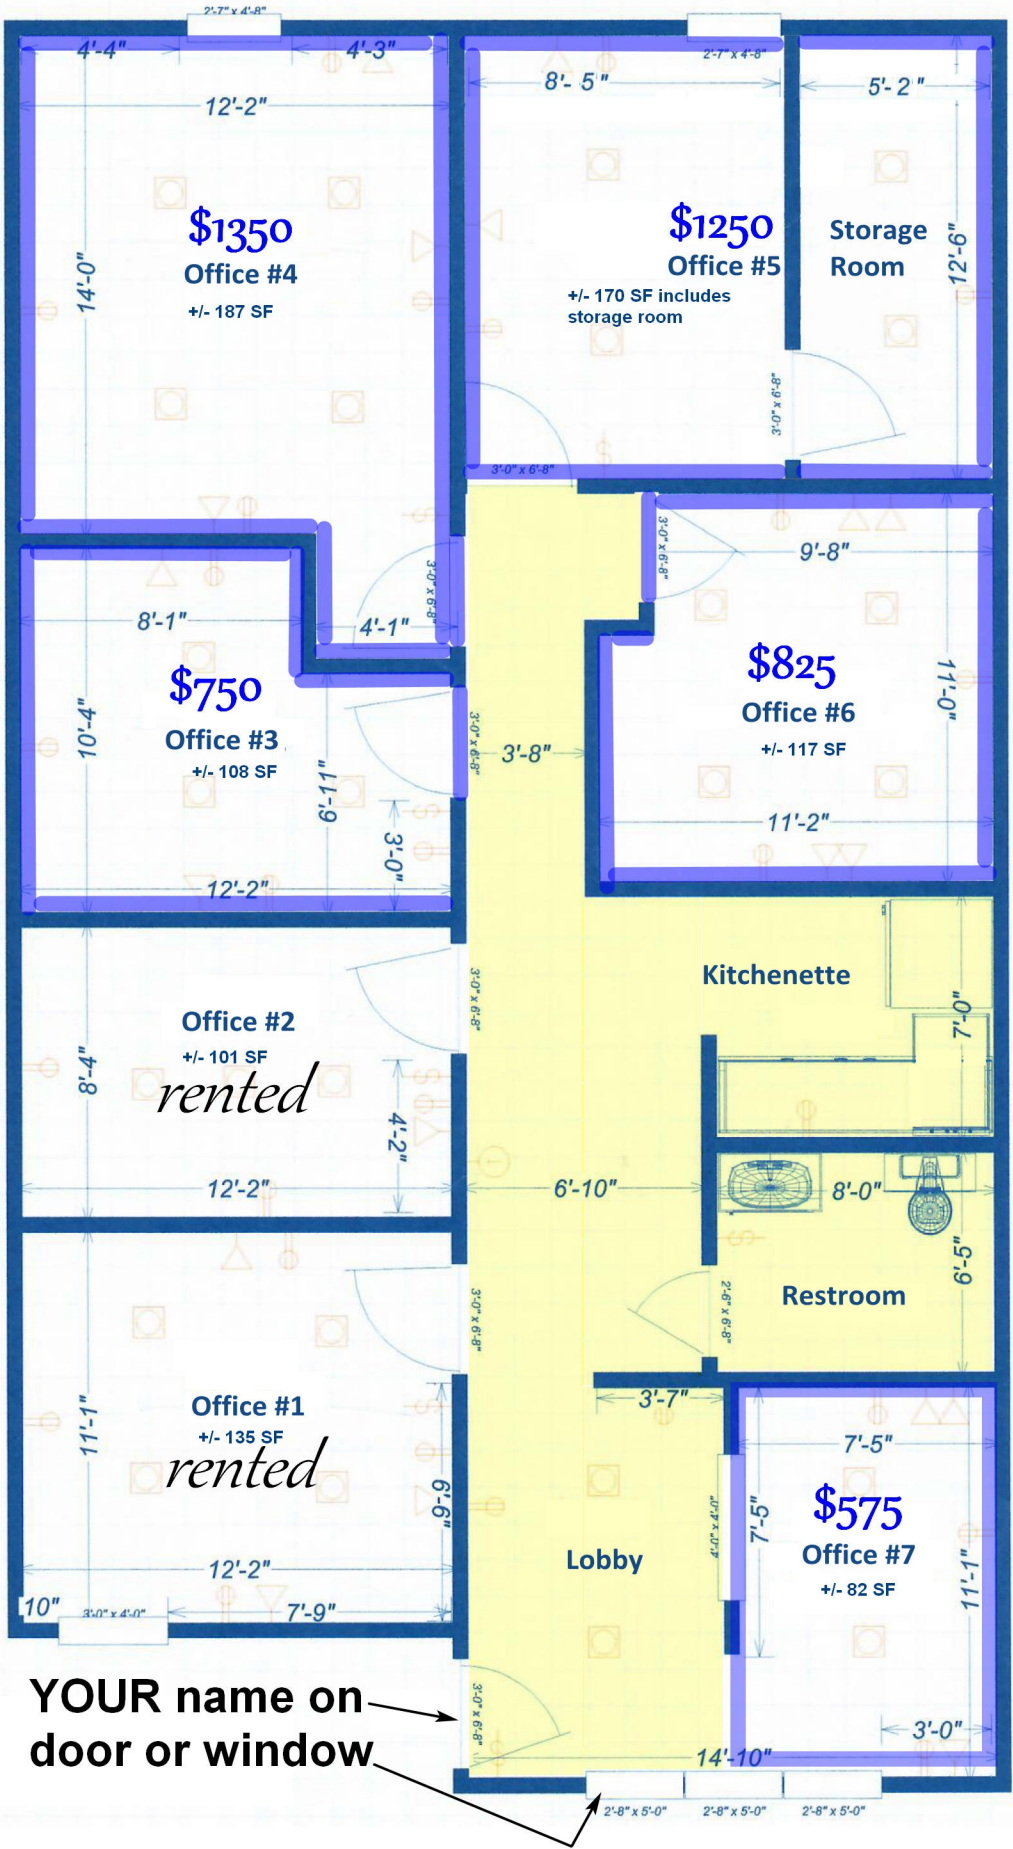

St. Johns County CR 210

Individual Offices for Rent

Shared use
of Lobby,
Restroom &
Kitchenette

163 Hampton
Point Drive
Suite 3
904-612-5221

YOUR name on
door or window

Access is from County Road 210: 163 Hampton Point Drive, St. Augustine, FL 32092

Hampton TownSuites Office Park

All offices are unfurnished. All offices have blue carpet and are large enough for multiple pieces of furniture or two desks. Here is an EXAMPLE of how you could decorate YOUR office!