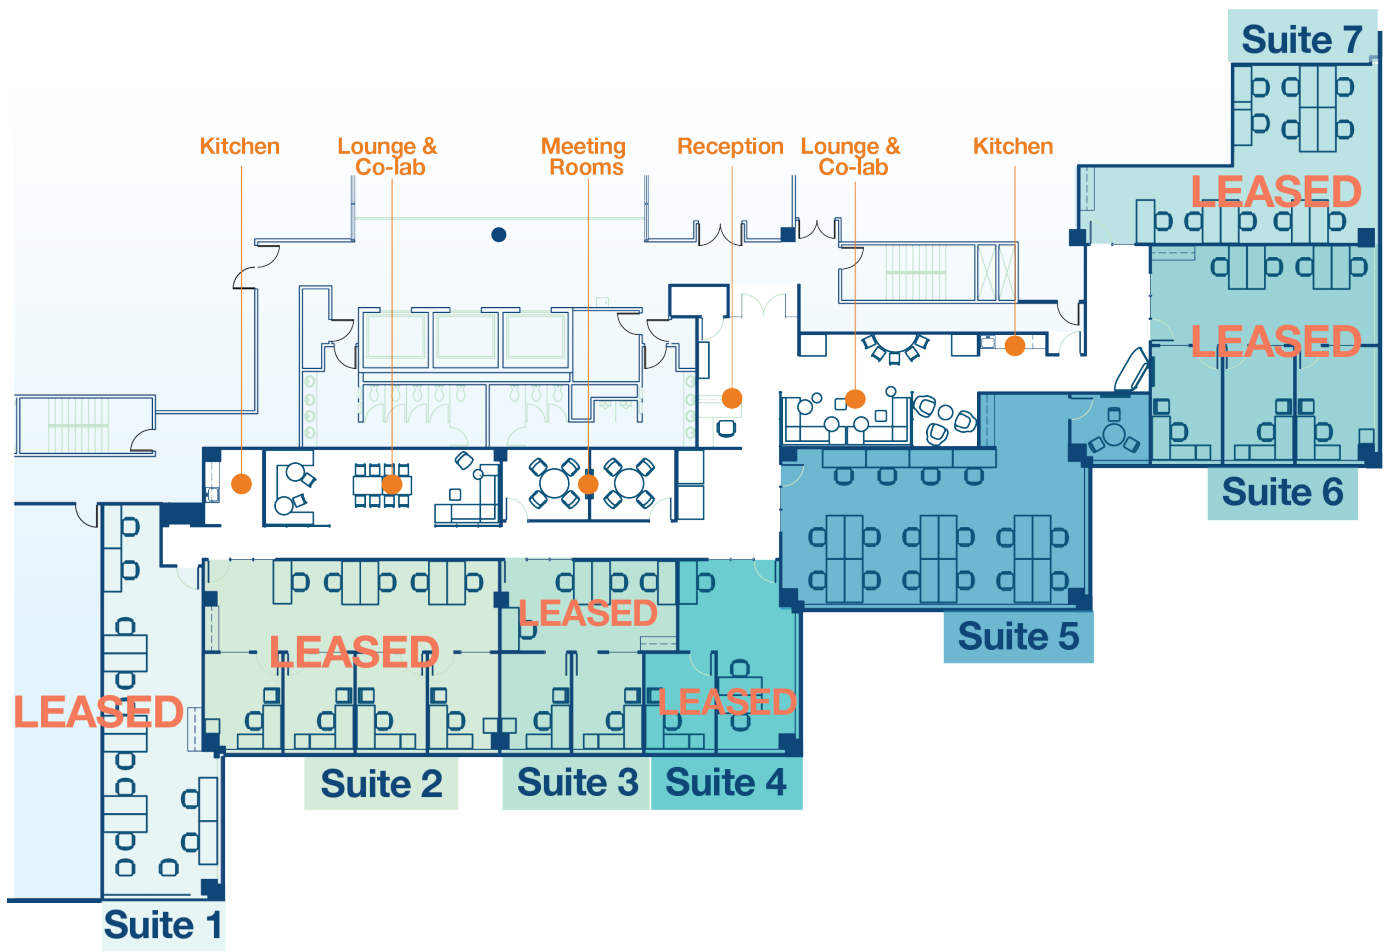

A new architecturally designed workspace for small business.

The 1700 Generator offers the sanctuary of an enclosed office with extensive amenities.

- Designed bespoke office spaces
- Fully fitted with state of the art furniture
- Simple monthly charge

- Flexible spaces with informal areas
- Meeting rooms and conference facilities

All amenities are included in your membership

Over 2,000 SF of shared amenity space.

Suite	Min desks	Max desks	Private offices
5	12	16	1