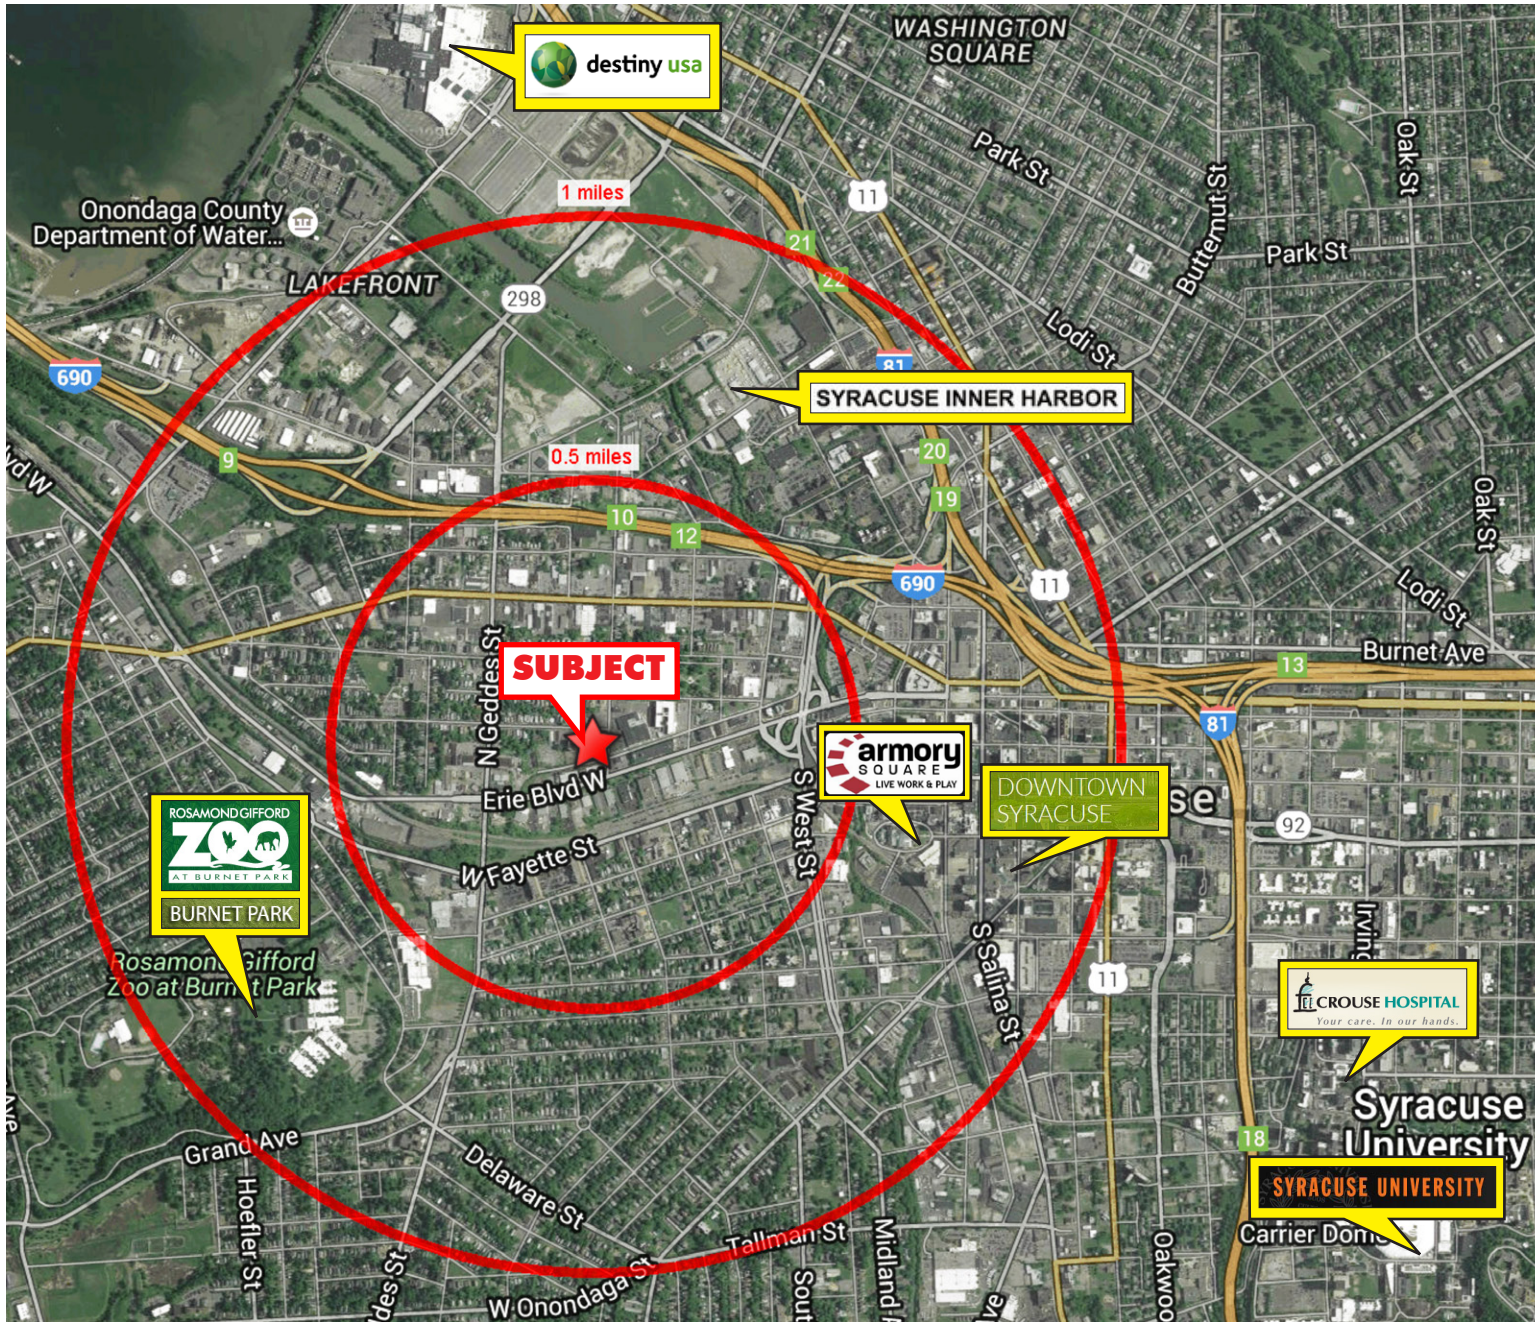

AERIAL FEATURING 450 TRACY STREET, SYRACUSE IN RELATION TO LOCAL LANDMARKS

Distance from Marsellus Commons (miles)	
Highway Access	
I-690 @ Geddes St. ramp	< 0.5
I-690 @ West St. arterial	< 0.5
I-81 @ Butternut St.	< 1
I-81 @ Hiawatha Blvd.	1.5
I-81 @ NYS Thruway	3
City Hall	< 1
State Office Building	< 1
County Office Building	1
War Memorial	1
OnCenter	1
Federal Building	< 0.75
County Court House	1
Public Safety Building	> 1
St. Joseph's Hospital	1
University Hospital	1.5
Crouse Hospital	1.55
Syracuse University	1.75
Onondaga Community College	3.25
Le Moyne College	4
National Grid	0.5
Clinton Square	0.75
Inner Harbor	0.75
Armory Square	< 0.75
Franklin Square	0.75
Hotel Syracuse	< 1
Regional Market	1.75
Destiny USA	1.5
NBT Bank Stadium	2
Burnet Park & Zoo	< 1
Hancock Airport	5.25