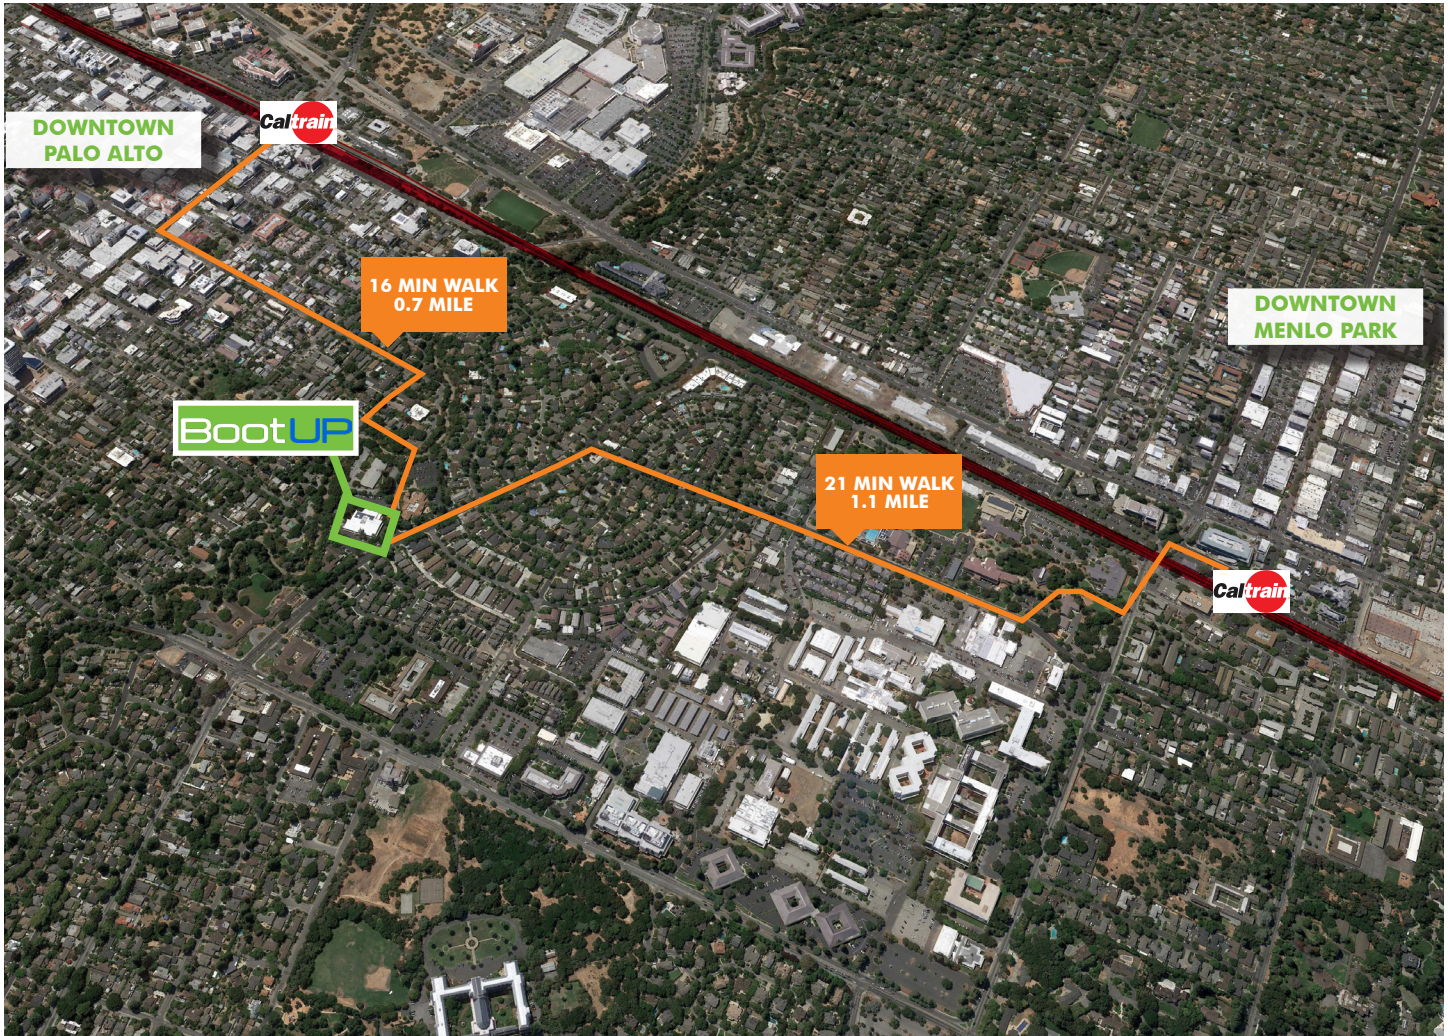

FOR LEASE 68 WILLOW ROAD

MENLO PARK, CA

LOCATION MAP

© 2019 CBRE, Inc. This information has been obtained from sources believed reliable. We have not verified it and make no guarantee, warranty or representation about it. Any projections, opinions, assumptions or estimates used are for example only and do not represent the current or future performance of the property. You and your advisors should conduct a careful, independent investigation of the property to determine to your satisfaction the suitability of the property for your needs. Photos herein are the property of their respective owners and use of these images without the express written consent of the owner is prohibited. CBRE and the CBRE logo are service marks of CBRE, Inc. and/or its affiliated or related companies in the United States and other countries. All other marks displayed on this document are the property of their respective owners.