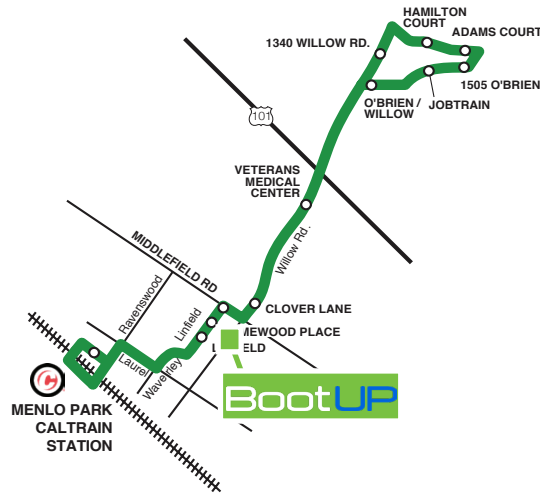

FOR LEASE 68 WILLOW ROAD

MENLO PARK, CA

LOCATION MAP

© 2019 CBRE, Inc. This information has been obtained from sources believed reliable. We have not verified it and make no guarantee, warranty or representation about it. Any projections, opinions, assumptions or estimates used are for example only and do not represent the current or future performance of the property. You and your advisors should conduct a careful, independent investigation of the property to determine to your satisfaction the suitability of the property for your needs. Photos herein are the property of their respective owners and use of these images without the express written consent of the owner is prohibited. CBRE and the CBRE logo are service marks of CBRE, Inc. and/or its affiliated or related companies in the United States and other countries. All other marks displayed on this document are the property of their respective owners.

FOR LEASE 68 WILLOW ROAD

MENLO PARK, CA

TRANSPORTATION

MORNING SCHEDULE

FROM: SAN FRANCISCO	210	220
	312	322
Caltrain Arrives Menlo Park	7:25	8:25
	7:35	8:35
SHUTTLE locations and times		
Menlo Park Caltrain	7:47	8:47
Linfield Dr.	7:50	8:50
Homewood Place	7:51	8:51
Middlefield Rd.	7:52	8:52
Clover Lane	7:53	8:53
Veterans Medical Ctr.	7:55	8:55
O'Brien/Willow	7:58	8:58
JobTrain	7:59	8:59
1505 O'Brien Dr.	8:00	9:00
Adams Court	8:01	9:01
Hamilton Court	8:02	9:02

Shuttles wait 5 minutes past scheduled departure time for late trains.

FROM: SAN JOSE	207	217	227
	211	221	231

Caltrain Arrives Menlo Park	6:39	7:39	8:39
	6:45	7:45	8:45

SHUTTLE locations and times			
Menlo Park Caltrain	6:47	7:47	8:47
Linfield Dr.	6:50	7:50	8:50
Homewood Place	6:51	7:51	8:51
Middlefield Rd.	6:52	7:52	8:52
Clover Lane	6:53	7:53	8:53
Veterans Medical Ctr.	6:55	7:55	8:55
O'Brien/Willow	6:58	7:58	8:58
JobTrain	6:59	7:59	8:59
1505 O'Brien Dr.	7:00	8:00	9:00
Adams Court	7:01	8:01	9:01
Hamilton Court	7:02	8:02	9:02