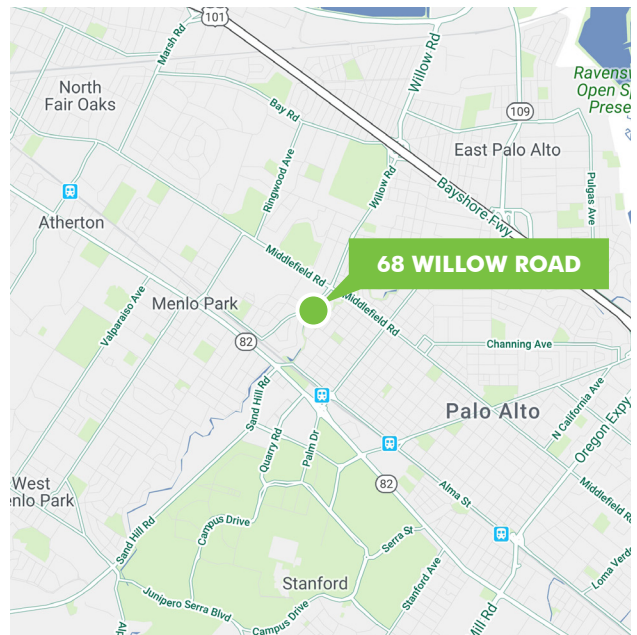

FOR LEASE

68 WILLOW ROAD

±25,000 SF | FLEXIBLE CO-WORKING SPACE
MENLO PARK, CALIFORNIA

PROPERTY HIGHLIGHTS

- + 25,000 RSF
- + Flexible Co-Working Space
- + Outdoor Space
- + Parking with EV Charging Station
- + Free Fiber Internet
- + Walking Distance to Downtown Palo Alto and Downtown Menlo Park
- + Multiple Conference Rooms and Meeting Areas
- + Community Business Meetings with Entrepreneurs and Investors

FOR LEASE 68 WILLOW ROAD

MENLO PARK, CA

TRANSPORTATION

MORNING SCHEDULE

FROM: SAN FRANCISCO	210	220
	312	322
Caltrain Arrives Menlo Park	7:25	8:25
	7:35	8:35
SHUTTLE locations and times		
Menlo Park Caltrain	7:47	8:47
Linfield Dr.	7:50	8:50
Homewood Place	7:51	8:51
Middlefield Rd.	7:52	8:52
Clover Lane	7:53	8:53
Veterans Medical Ctr.	7:55	8:55
O'Brien/Willow	7:58	8:58
JobTrain	7:59	8:59
1505 O'Brien Dr.	8:00	9:00
Adams Court	8:01	9:01
Hamilton Court	8:02	9:02

AFTERNOON SCHEDULE

TO: SAN FRANCISCO

SHUTTLE locations and times

1340 Willow Rd.	3:18	—	—	—
Hamilton Court	3:21	4:00	4:55	5:55
Adams Court	3:22	4:01	4:56	5:56
1505 O'Brien	3:23	4:02	4:57	5:57
JobTrain	3:24	4:03	4:58	5:58
O'Brien/Willow	3:25	4:04	4:59	5:59
Veterans Medical Center	3:28	4:07	5:02	6:02
Clover Lane	3:31	4:10	5:05	6:05
Middlefield Rd.	3:32	4:11	5:06	6:06
Homewood Place	3:33	4:12	5:07	6:07
Linfield Dr.	3:34	4:13	5:08	6:08
Menlo Park Caltrain	3:38	4:18	5:15	6:15

	159	261	269	279
Caltrain Arrives Menlo Park	3:41	3:46	3:51	3:56
		4:19	5:19	
		4:46	5:47	

TO: SAN JOSE

SHUTTLE locations and times

1340 Willow Rd.	3:18	—	—	—
Hamilton Court	3:21	4:00	4:55	5:55
Adams Court	3:22	4:01	4:56	5:56
1505 O'Brien	3:23	4:02	4:57	5:57
JobTrain	3:24	4:03	4:58	5:58
O'Brien/Willow	3:25	4:04	4:59	5:59
Veterans Medical Center	3:28	4:07	5:02	6:02
Clover Lane	3:31	4:10	5:05	6:05
Middlefield Rd.	3:32	4:11	5:06	6:06
Homewood Place	3:33	4:12	5:07	6:07
Linfield Dr.	3:34	4:13	5:08	6:08
Menlo Park Caltrain	3:38	4:18	5:15	6:15