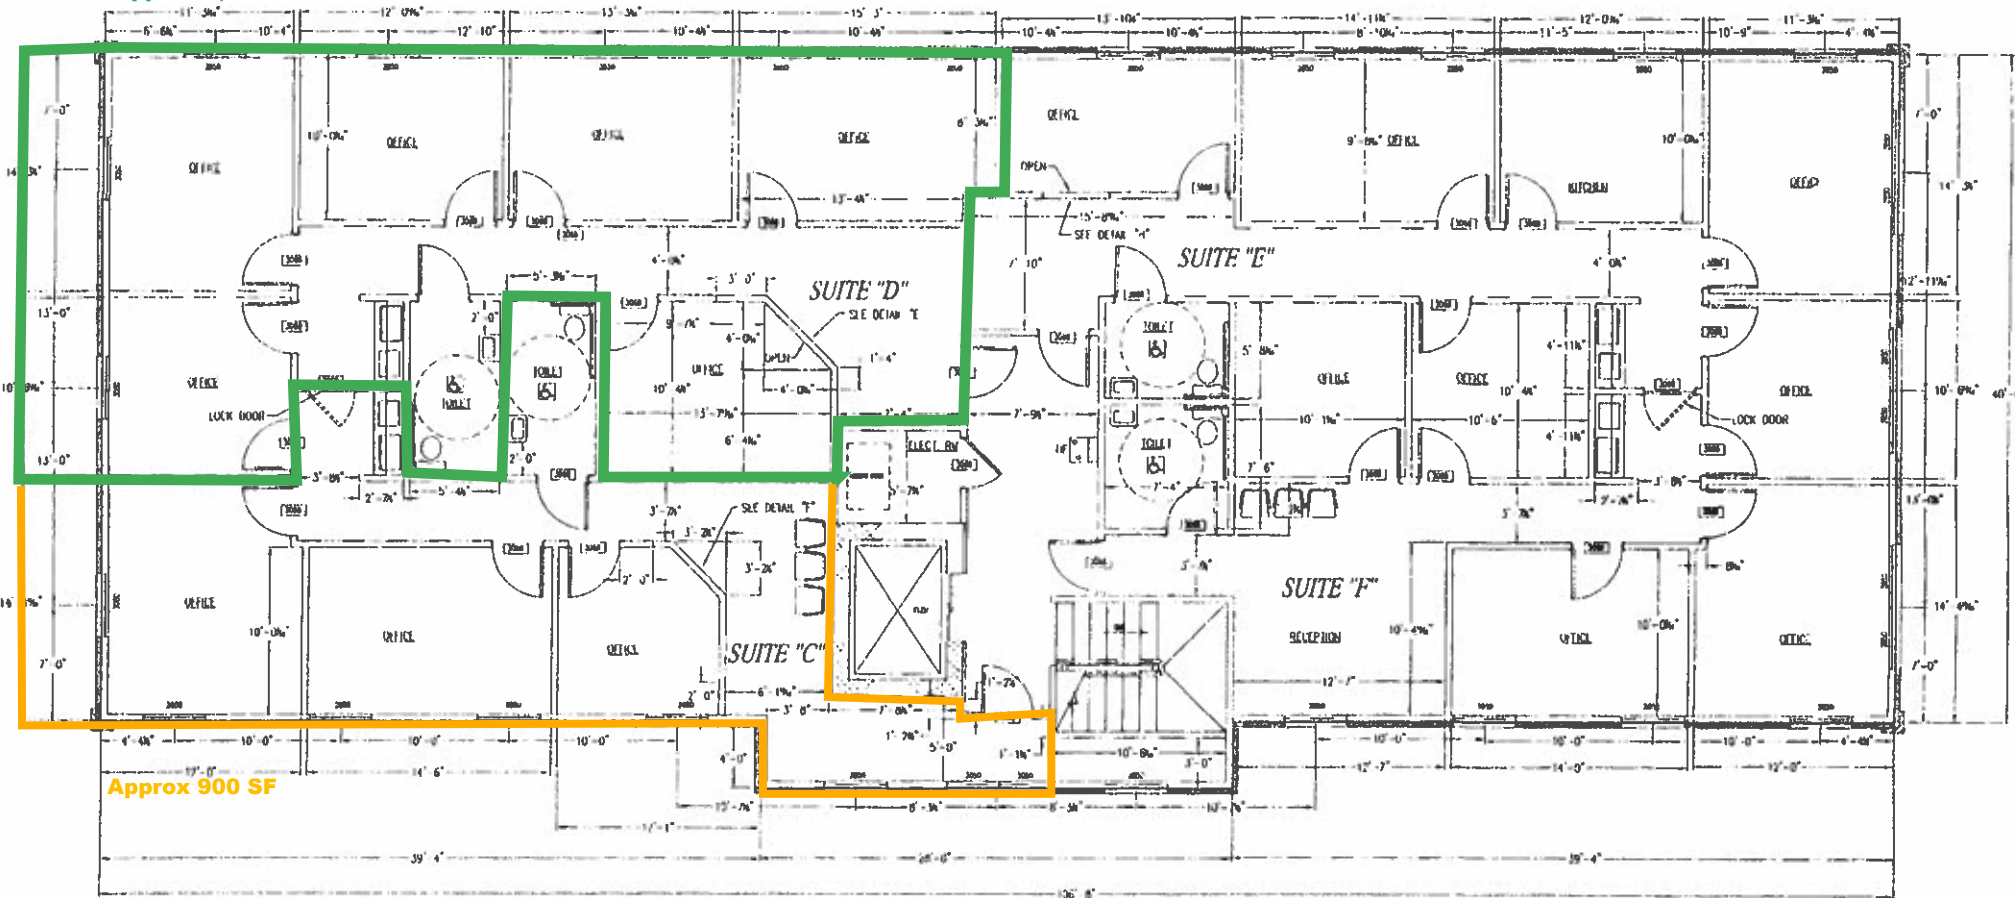

2762 Electric Road
Roanoke, VA 24018
2nd Floor Front
2,100 SF

Approx 1,200 SF

Approx 900 SF