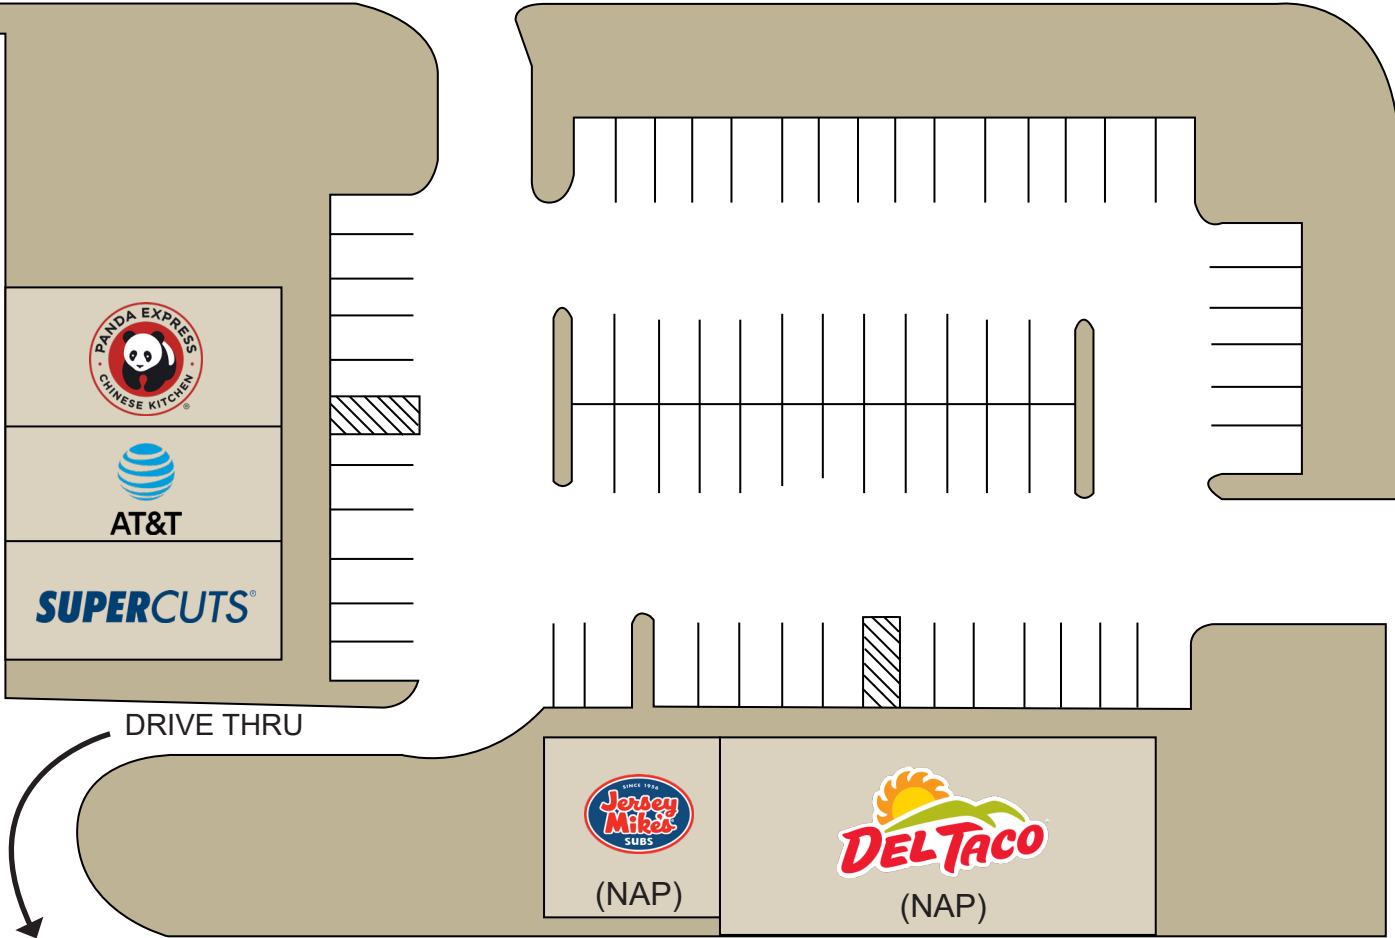

PROPERTY HIGHLIGHTS

- Potentially available ±1,500 SF (AT&T)
- Freeway pylon signange available
- Located at a signalized intersection and across the street from a ±126,000 SF Target Center.
- Highly visible from State Route 67.
- Huge daytime population.
- Westfield's ±1.3 million SF Parkway Plaza mall is less than a half mile to the West.
- This center has high identity tenants which include:

SUPERCUTS

COMPETITION AERIAL

TARGET CVS STARBUCKS COFFEE

THE HOME DEPOT IN-N-OUT BURGER

Food4Less

EC plaza

BROADWAY

MACY'S WALMART ULTA BEAUTY
HOMEGOODS BEST BUY H&M

SITE PLAN

BROADWAY

GRAVES AVENUE

Potentially available
Please do not disturb tenant

**This site plan is not a representation, warranty or guarantee as to size, location, or identity of any tenant, and the improvements are subject to such changes, additions, and deletions as the architect, landlord, or any governmental agency may direct.*

DAYTIME POPULATION

1 Mile: 26,999
3 Miles: 119,097
5 Miles: 217,459

TENANT PROFILES

Supercuts **SUPERCUTS**[®]
www.supercuts.com

Founded in the 1970's Supercuts does roughly 100,000 haircuts and 1,200 hair colors daily. This cut-rate haircut chain is a division of the Regis Corporation, the world's largest operator of hair salons. With over 2,400 company-owned and franchised outlets.