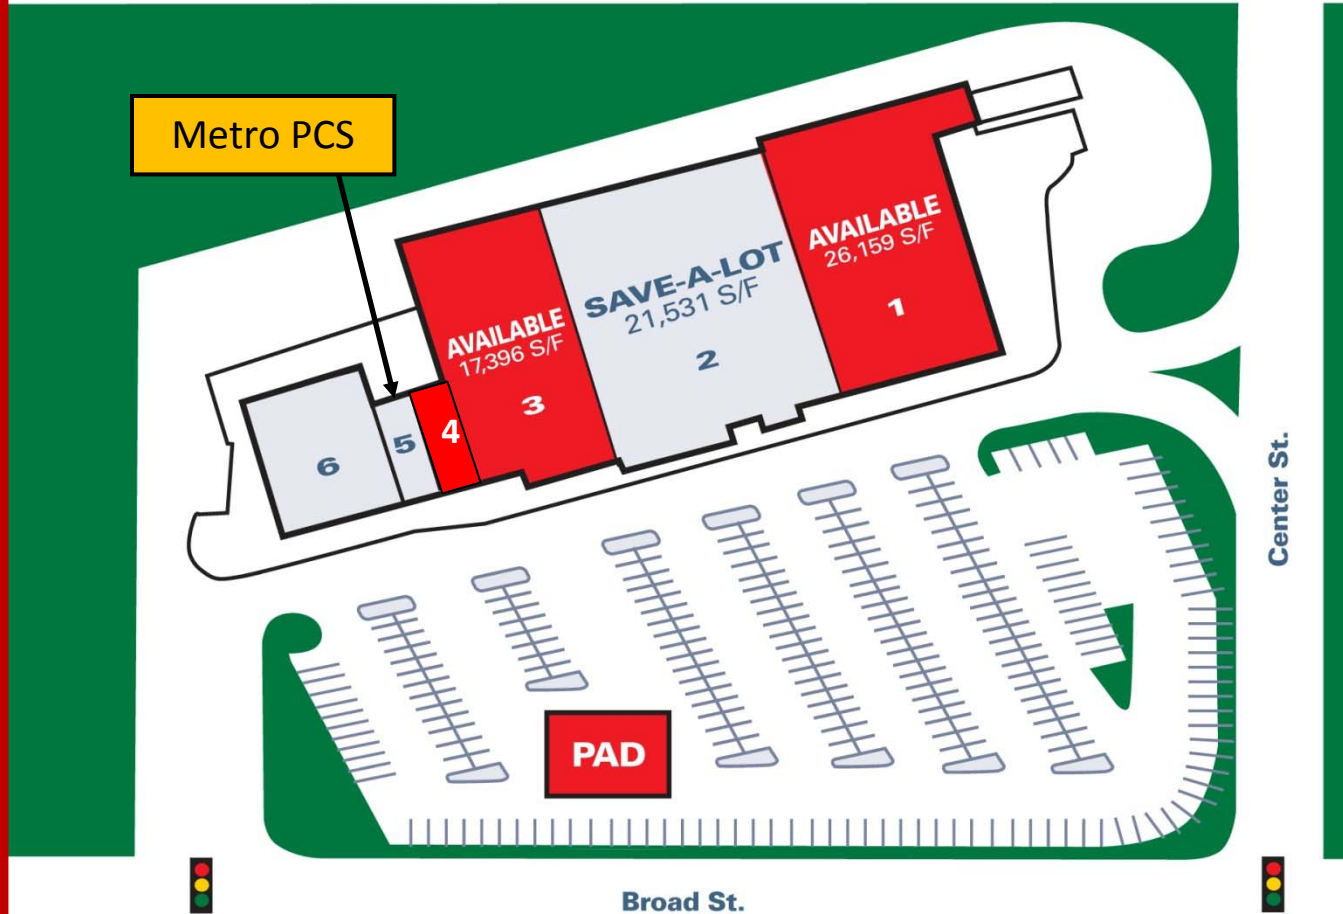

## SAVE-A-LOT PLAZA

UNIT	TENANT	SF
1	Available	26,159
2	Save-A-Lot	21,531
3	Available	17,396
4	Available	1,205
5	Metro PCS	1,517
6	O'Reilly's Auto Parts	7,500
PAD Available		5,000

**Northeast Retail**  
Leasing & Management Company, LLC