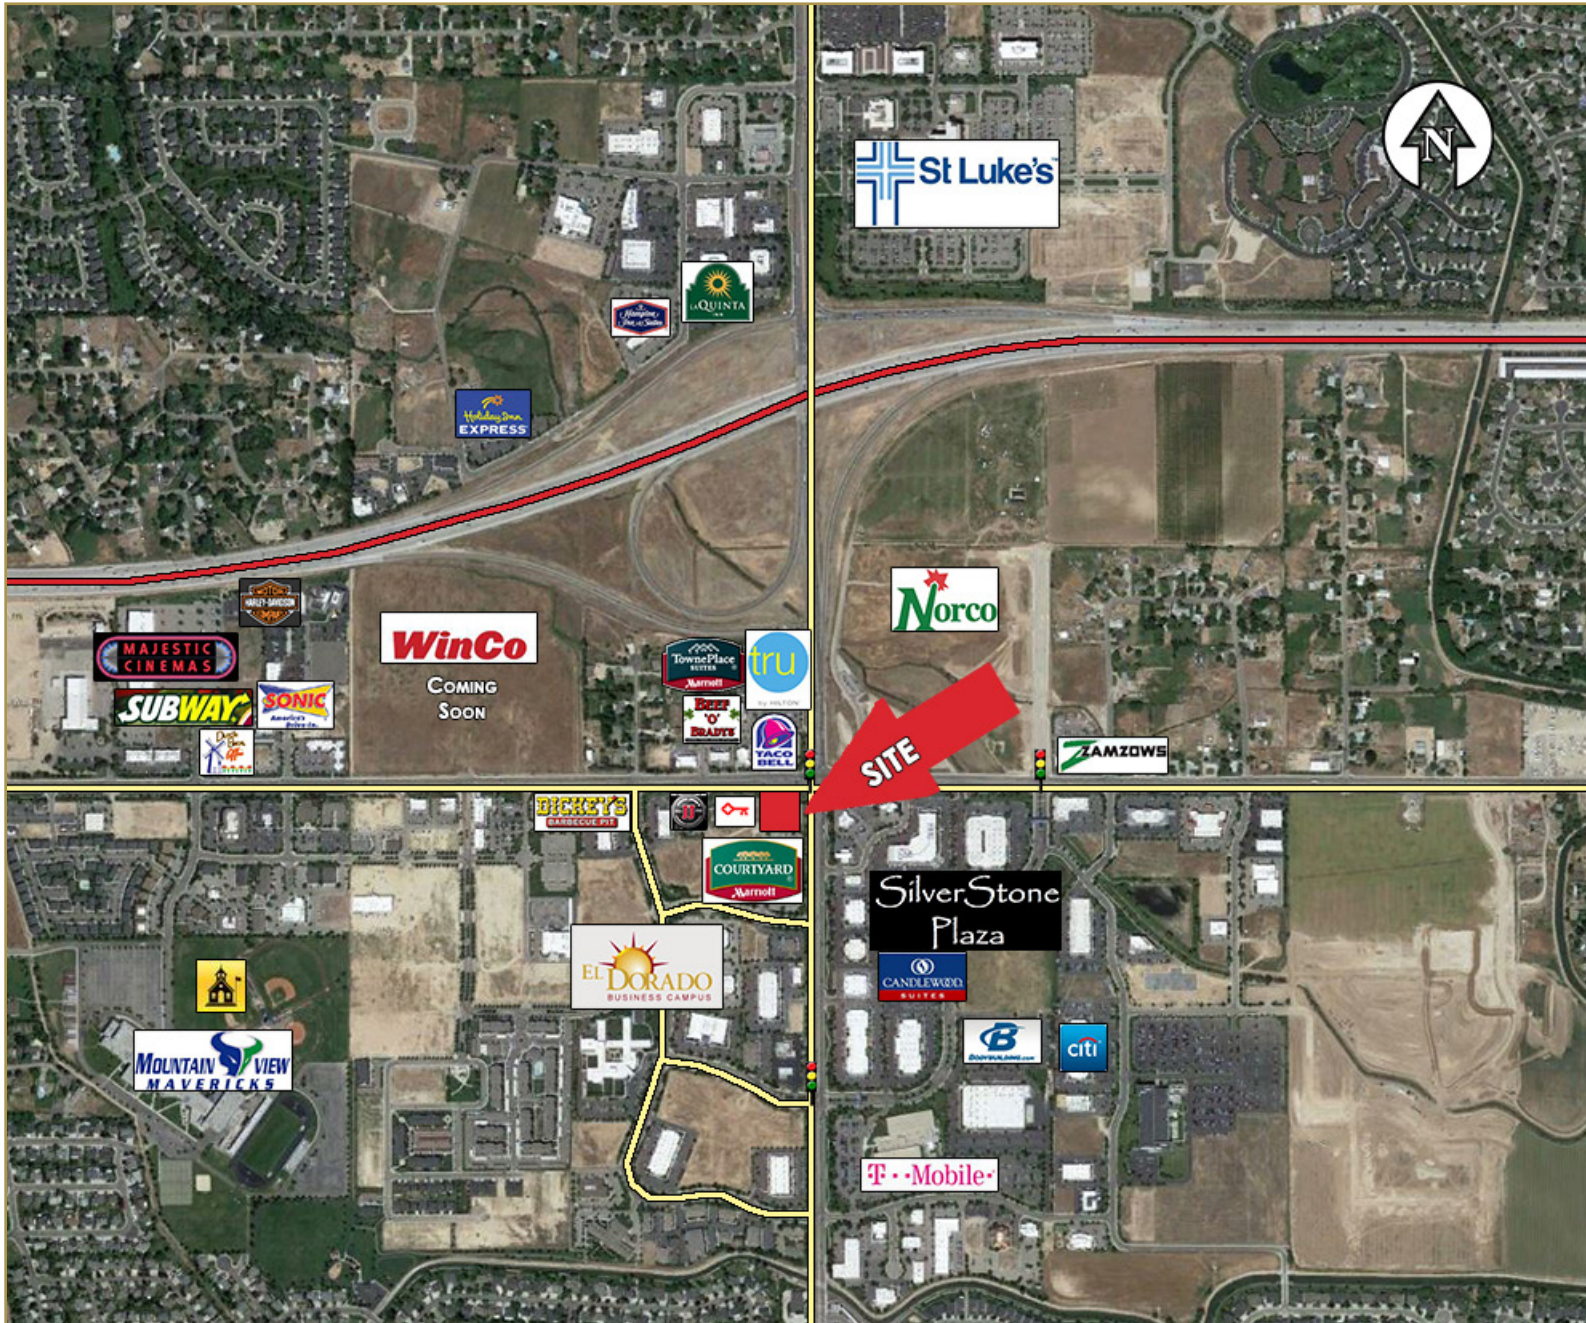

PRIME DRIVE THRU LOCATION

For Lease

MARK BOTTLES
REAL ESTATE SERVICES

MB AERIAL

3135 OVERLAND, MERIDIAN, ID

839 S. Bridgeway Place
Eagle, Idaho
P(208) 377-5700 F(208) 377-0035
www.markbottles.com

John Bottles
Cell: (208) 994-2255
Office: (208) 947-1118
jbottles@markbottles.com

Ron Brodien
Cell: (208) 800-9252
Office: (208) 947-1084
rbrodien@markbottles.com