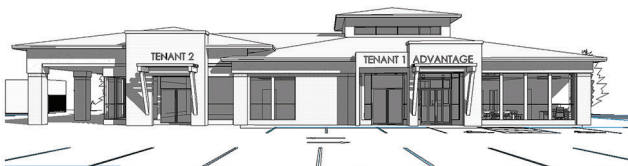

Available: ± 1,355 SF Tenant A
± 1,781 SF Tenant B
(Can be combined)

Building Size: +/- 4,785 SF

Lease Rate: \$28.00/SF NNN

COMMENTS:

- Former bank building with drive through
- Excellent Signage
- Great location on hard corner of lighted intersection adjacent to the Valley's premier business campuses
- New landscape for increased visibility
- Easy access to Eagle Rd and Overland Rd
- Site services Silverstone (± 943,000 SF) and El Dorado (± 270,000 SF) Business Parks with over 10,000 employees daily
- Traffic Counts:
Eagle Rd: 37,490 VPD as of 7/2011

PRIME DRIVE THRU LOCATION

For Lease

MARK BOTTLES
REAL ESTATE SERVICES

MB SITE PLAN

3135 OVERLAND RD, MERIDIAN, ID

NORTH FACING ELEVATIONS (FRONT)

839 S. Bridgeway Place
Eagle, Idaho
P(208) 377-5700 F(208) 377-0035
www.markbottles.com