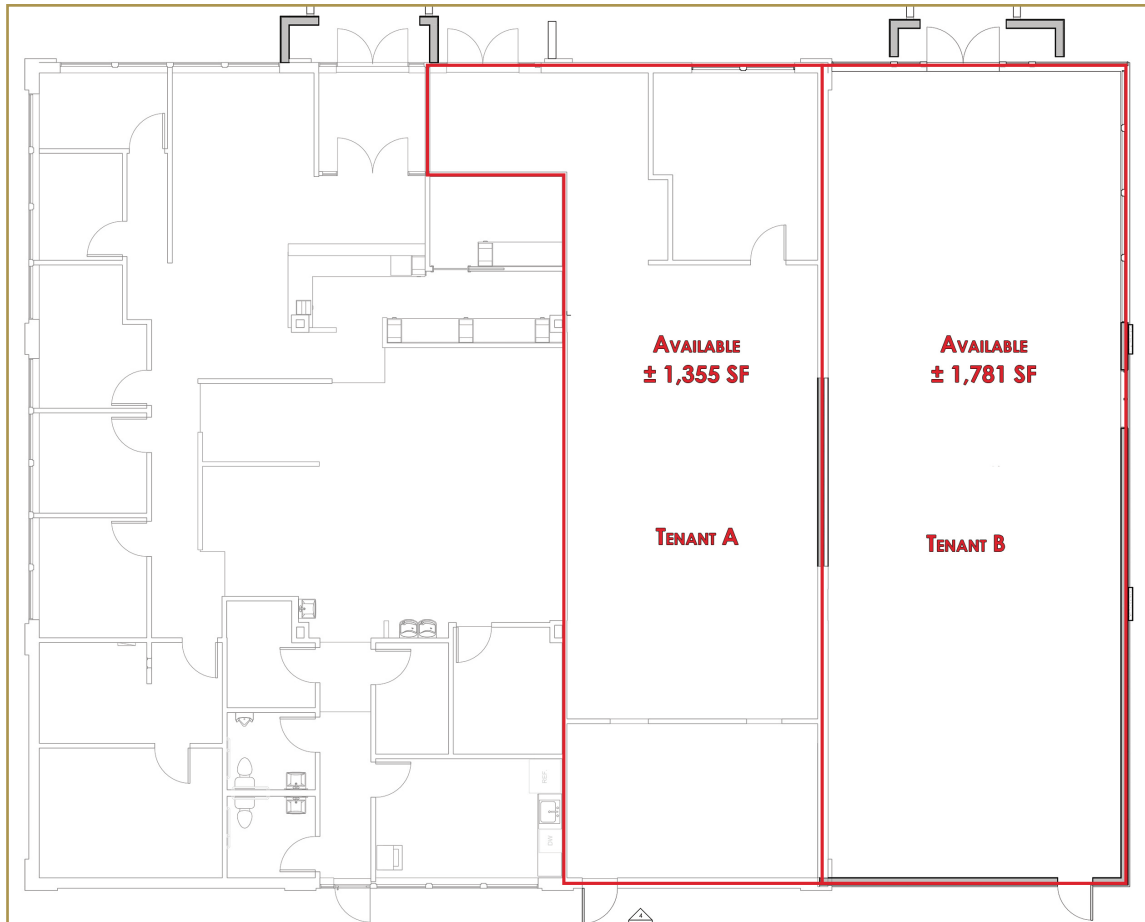

PRIME DRIVE THRU LOCATION

For Lease

MARK BOTTLES
REAL ESTATE SERVICES

MB SITE PLAN

3135 OVERLAND RD, MERIDIAN, ID

NORTH FACING ELEVATIONS (FRONT)