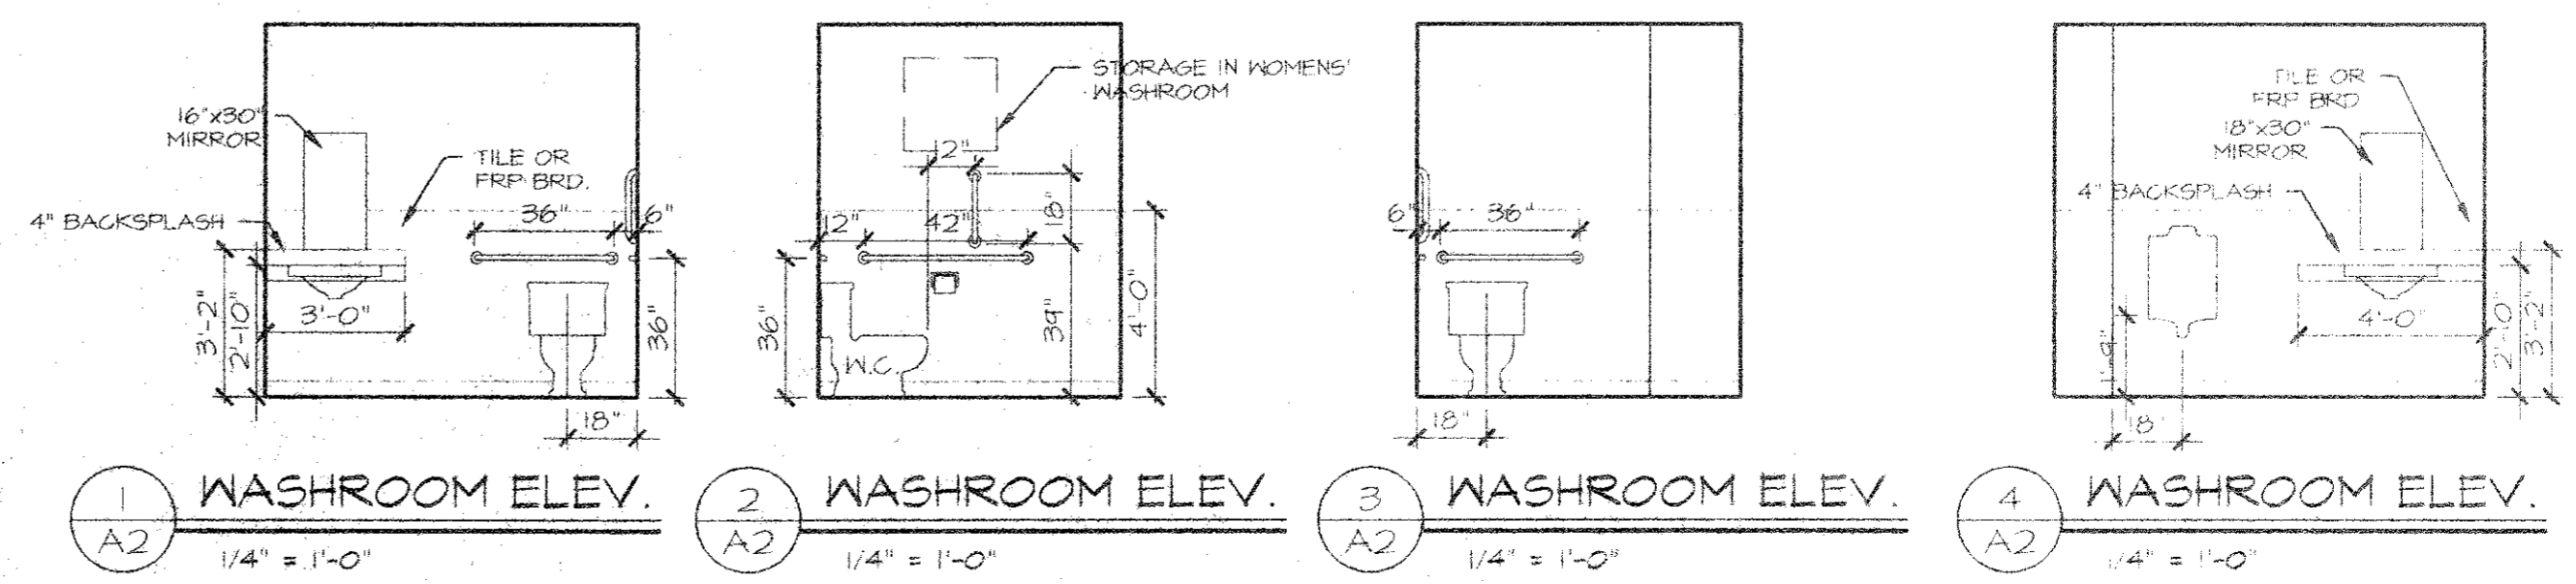

LOWER LEVEL PLAN
SCALE: 1/8" = 1'-0"

UPPER LEVEL PLAN
SCALE: 1/8" = 1'-0"

BLESENER DAHLBERG PRESTIDGE ARCHITECTS
 oadarchitects
 431 Landon Place
 Duluth, MN 55812
 Tel: (218) 724-1443
 Fax: (218) 724-1443
 ALAKEF COFFEE
 1330 E. SUPERIOR ST.
 DULUTH, MINNESOTA
 SHEET NO. A-2
 OF 3