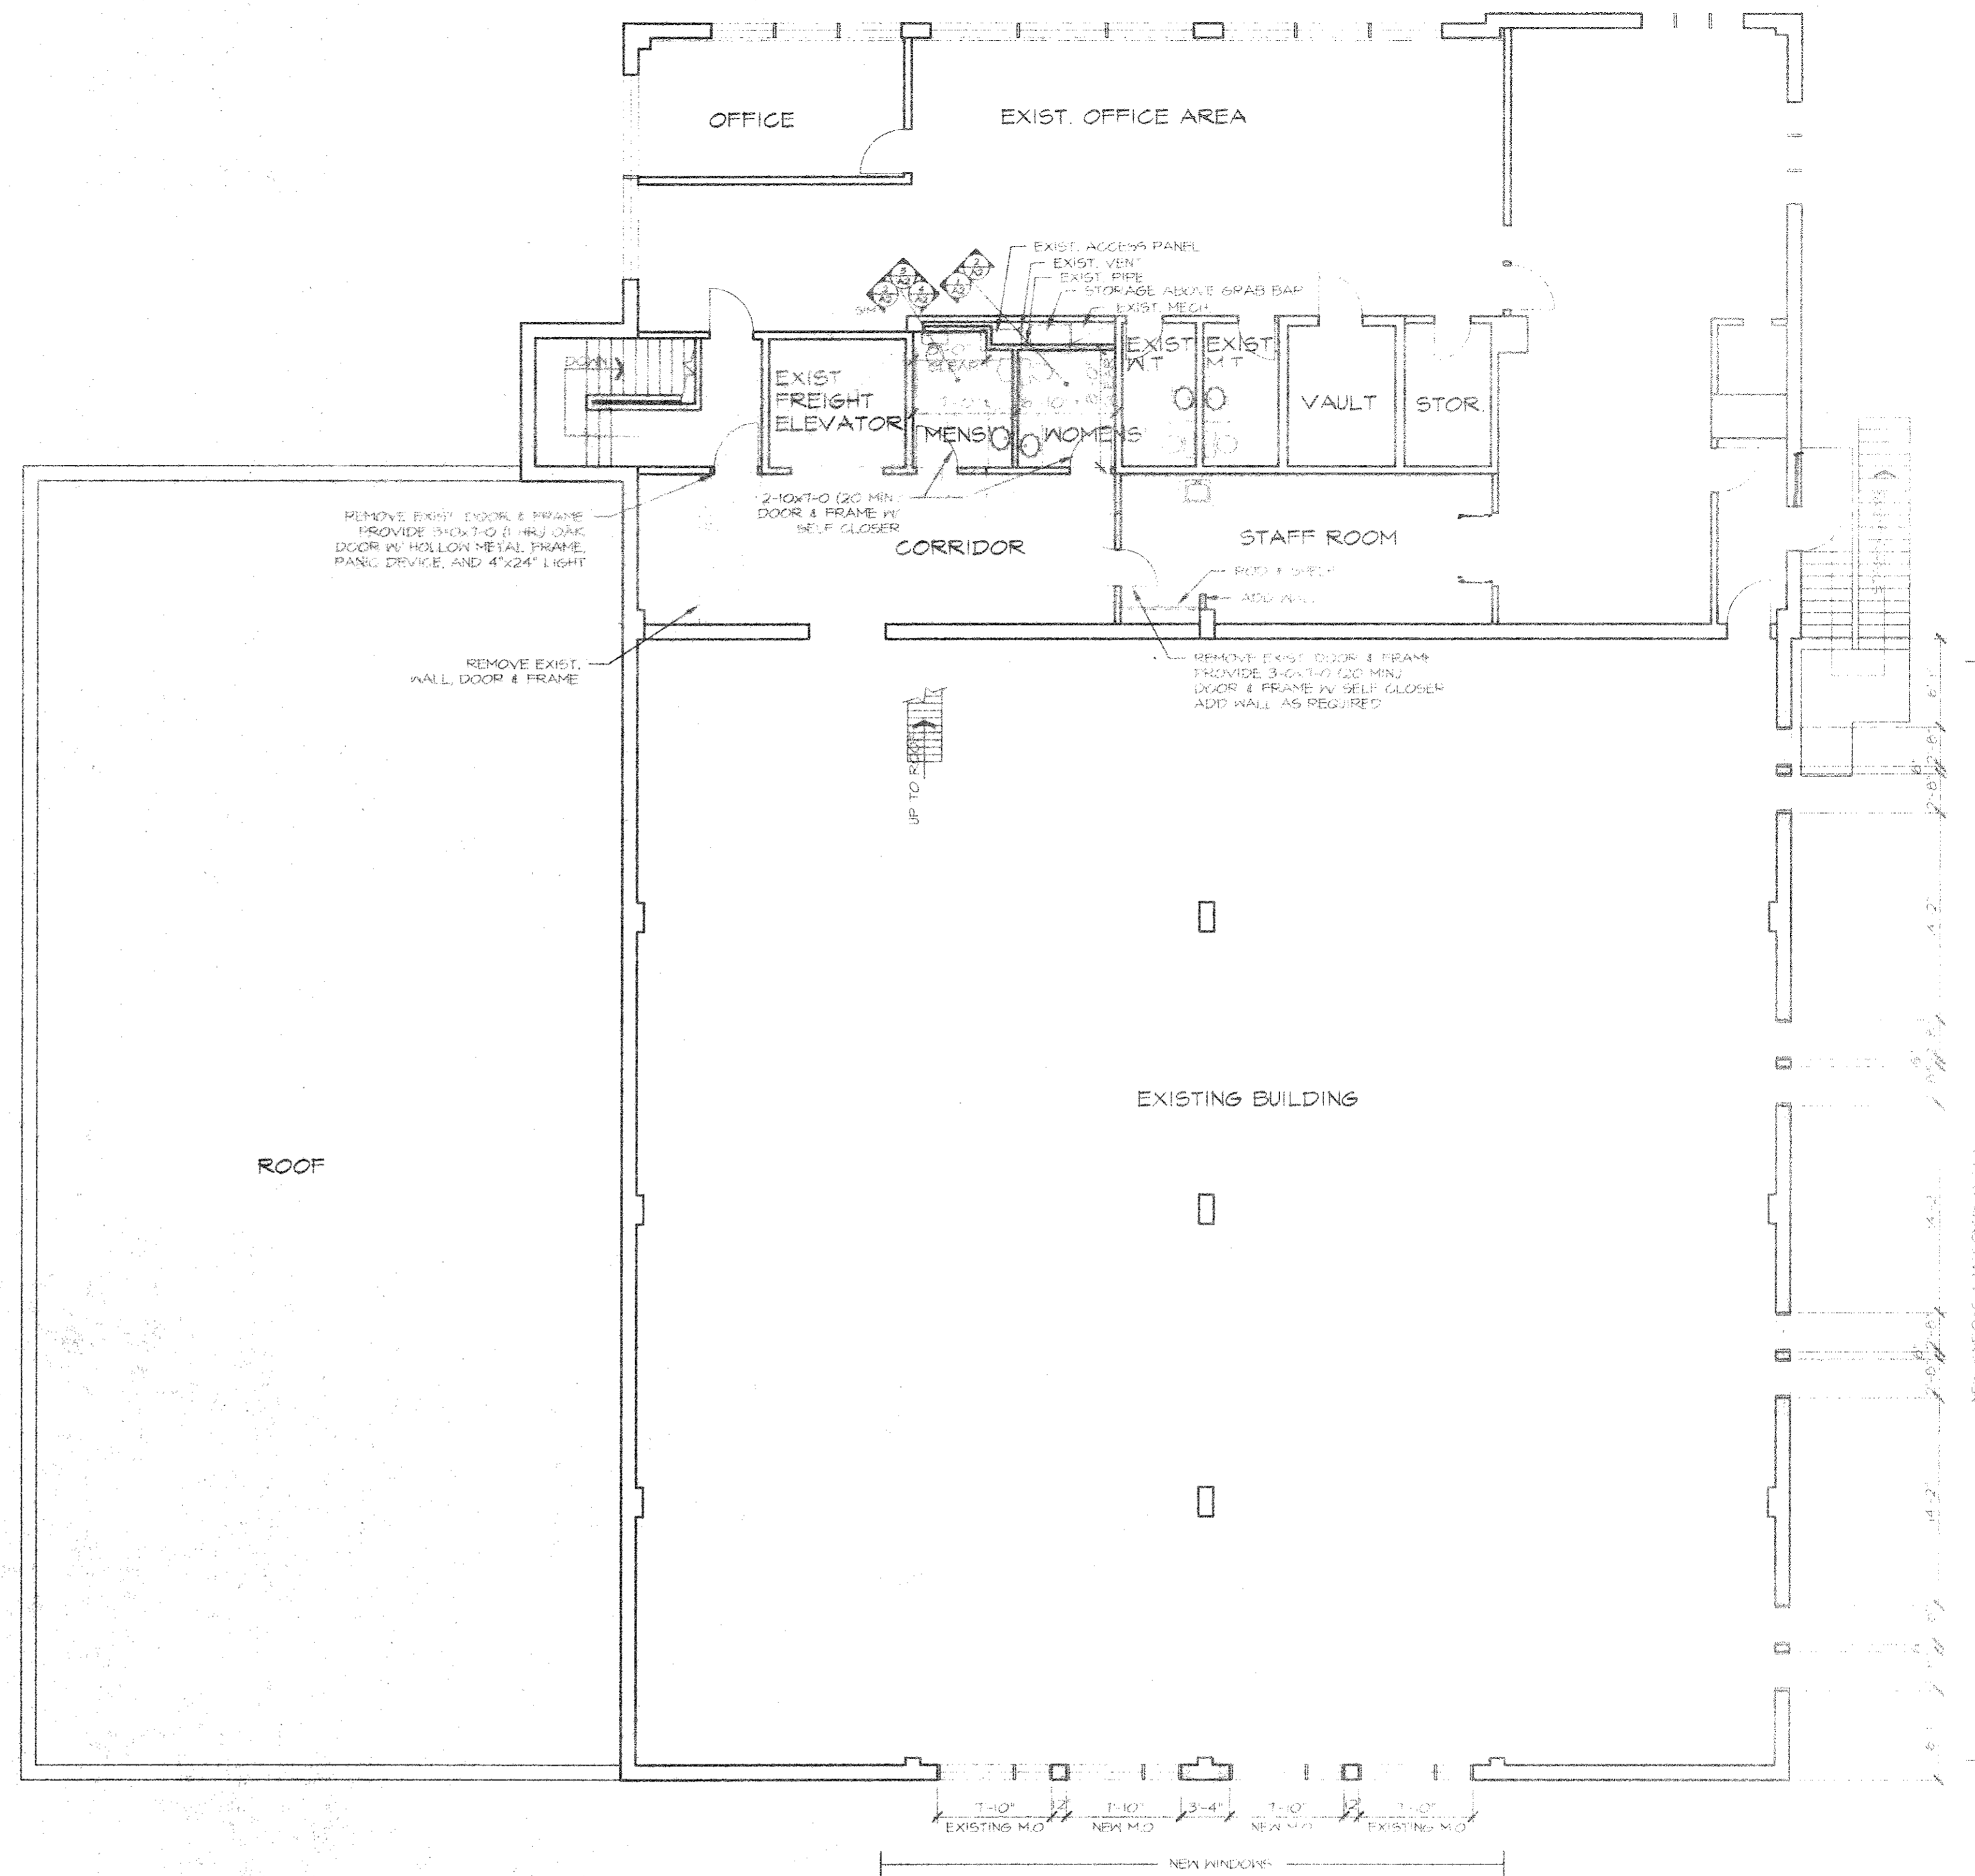

LOWER LEVEL PLAN
SCALE: 1/8" = 1'-0"

UPPER LEVEL PLAN
SCALE: 1/8" = 1'-0"

BLESENER DAHLBERG PRESTIDGE ARCHITECTS
 oadarchitects
 431 Landon Place
 Duluth, MN 55812
 Tel: (218) 724-1443
 Fax: (218) 724-1443
 ALAKEF COFFEE
 1330 E. SUPERIOR ST.
 DULUTH, MINNESOTA
 SHEET NO. A-2
 OF 3