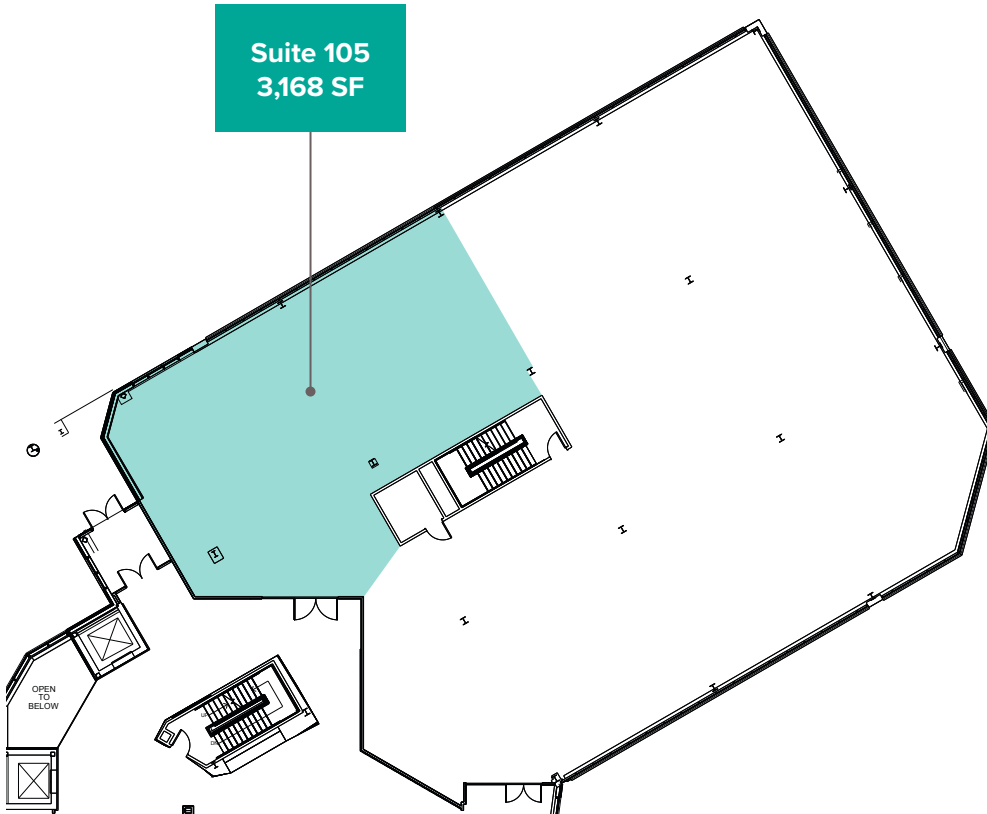

CHESTERBROOK

1400 MORRIS DR

First Floor Availabilities

JLL | Jones Lang LaSalle Brokerage, Inc.
550 Swedesford Road, Suite 260
Wayne, PA 19087

Doug Newbert
610.249.2273
doug.newbert@jll.com

Mike MacCroy
610.249.2270
mike.maccroy@jll.com