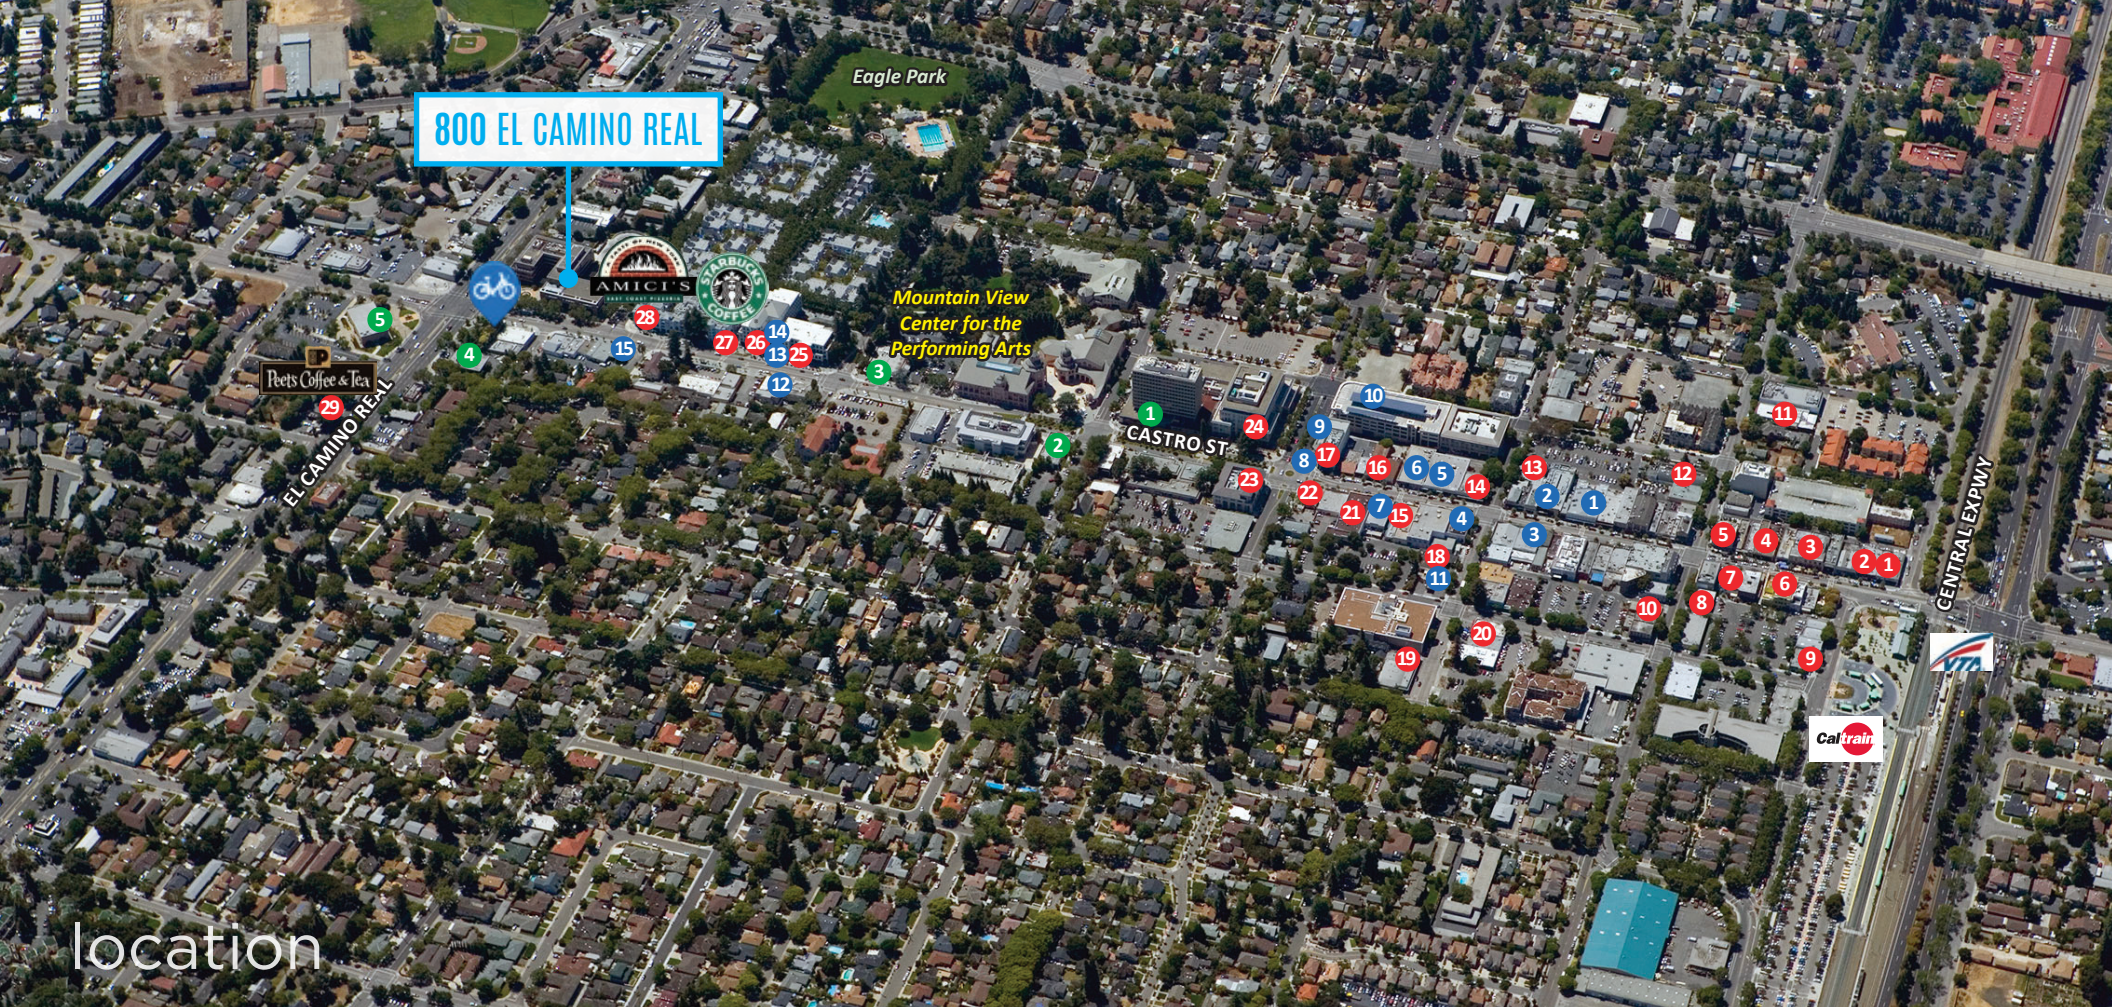

245 Lytton Avenue, Suite 150, Palo Alto, CA 94301

property highlights

- **SECOND FLOOR: ±14,262 SF**
- **AVAILABLE FOR OCCUPANCY NOW**
- Extensive Glass and Windowline Throughout
- High Tech Build Out - Polished Concrete with Carpet
- Class A 4-Story Office Building
- High Identity Corner Location
- **Gateway to Downtown Mountain View**
- Castro Street/El Camino Real Location
- 3.1/1000 On-Site Parking + Street Parking
- 2 Levels Covered Parking and Surface Visitor Parking
- On-Site:
 - Management
 - Engineers
 - Showers
- Within a Block to Downtown and Services
 - Starbucks, Peet's Coffee, Amici's and Eagle Park with Public Pool
- **Walk to Caltrain/VTA (<http://www.caltrain.com/stations/mountainviewstation.html>)**
- **Do Not Disturb Tenant - Call Agents to Tour**

800 EL CAMINO REAL

MOUNTAIN VIEW

Second Floor: ±14,262 SF

800 EL CAMINO REAL

location

● RESTAURANTS

- 1. Vaso Azzurro Ristorante
- 2. Xanh
- 3. Blue Line Pizza
- 4. Amarin Thai Cuisine
- 5. Agave Mexican Bistro
- 6. Fu Lam Mum
- 7. Ephesus
- 8. Tapioca Express
- 9. Subway
- 10. Fiesta Del Mar
- 11. Tied House
- 12. Steins Beer Garden & Restaurant
- 13. Taqueria Los Charros
- 14. Crepevine
- 15. Cafe Baklava

- 16. Maru Ichi Japanese Noodle House
- 17. Shivas
- 18. Niji Sushi
- 19. Sushitomi
- 20. Shalala
- 21. Sakoon
- 22. Bierhaus
- 23. Scratch
- 24. Cascal
- 25. Le Boulanger
- 26. Mediterranean Grill House
- 27. Starbucks
- 28. Amici's East Coast Pizzeria
- 29. Peet's Coffee & Tea

● RETAIL

- 1. Therapy
- 2. Mystiq Boutique
- 3. Boutique 4
- 4. Books Inc.
- 5. East West Bookshop
- 6. Ava's Downtown Market and Deli
- 7. Global Beads, Inc.
- 8. Shiseido Cosmetics
- 9. Dana Oriental Market & Trade
- 10. CVS Pharmacy
- 11. Mountain View General Store
- 12. Giovanna's Fine Jewelry
- 13. Lucy & Mabel
- 14. UPS Store
- 15. fleur de Lis