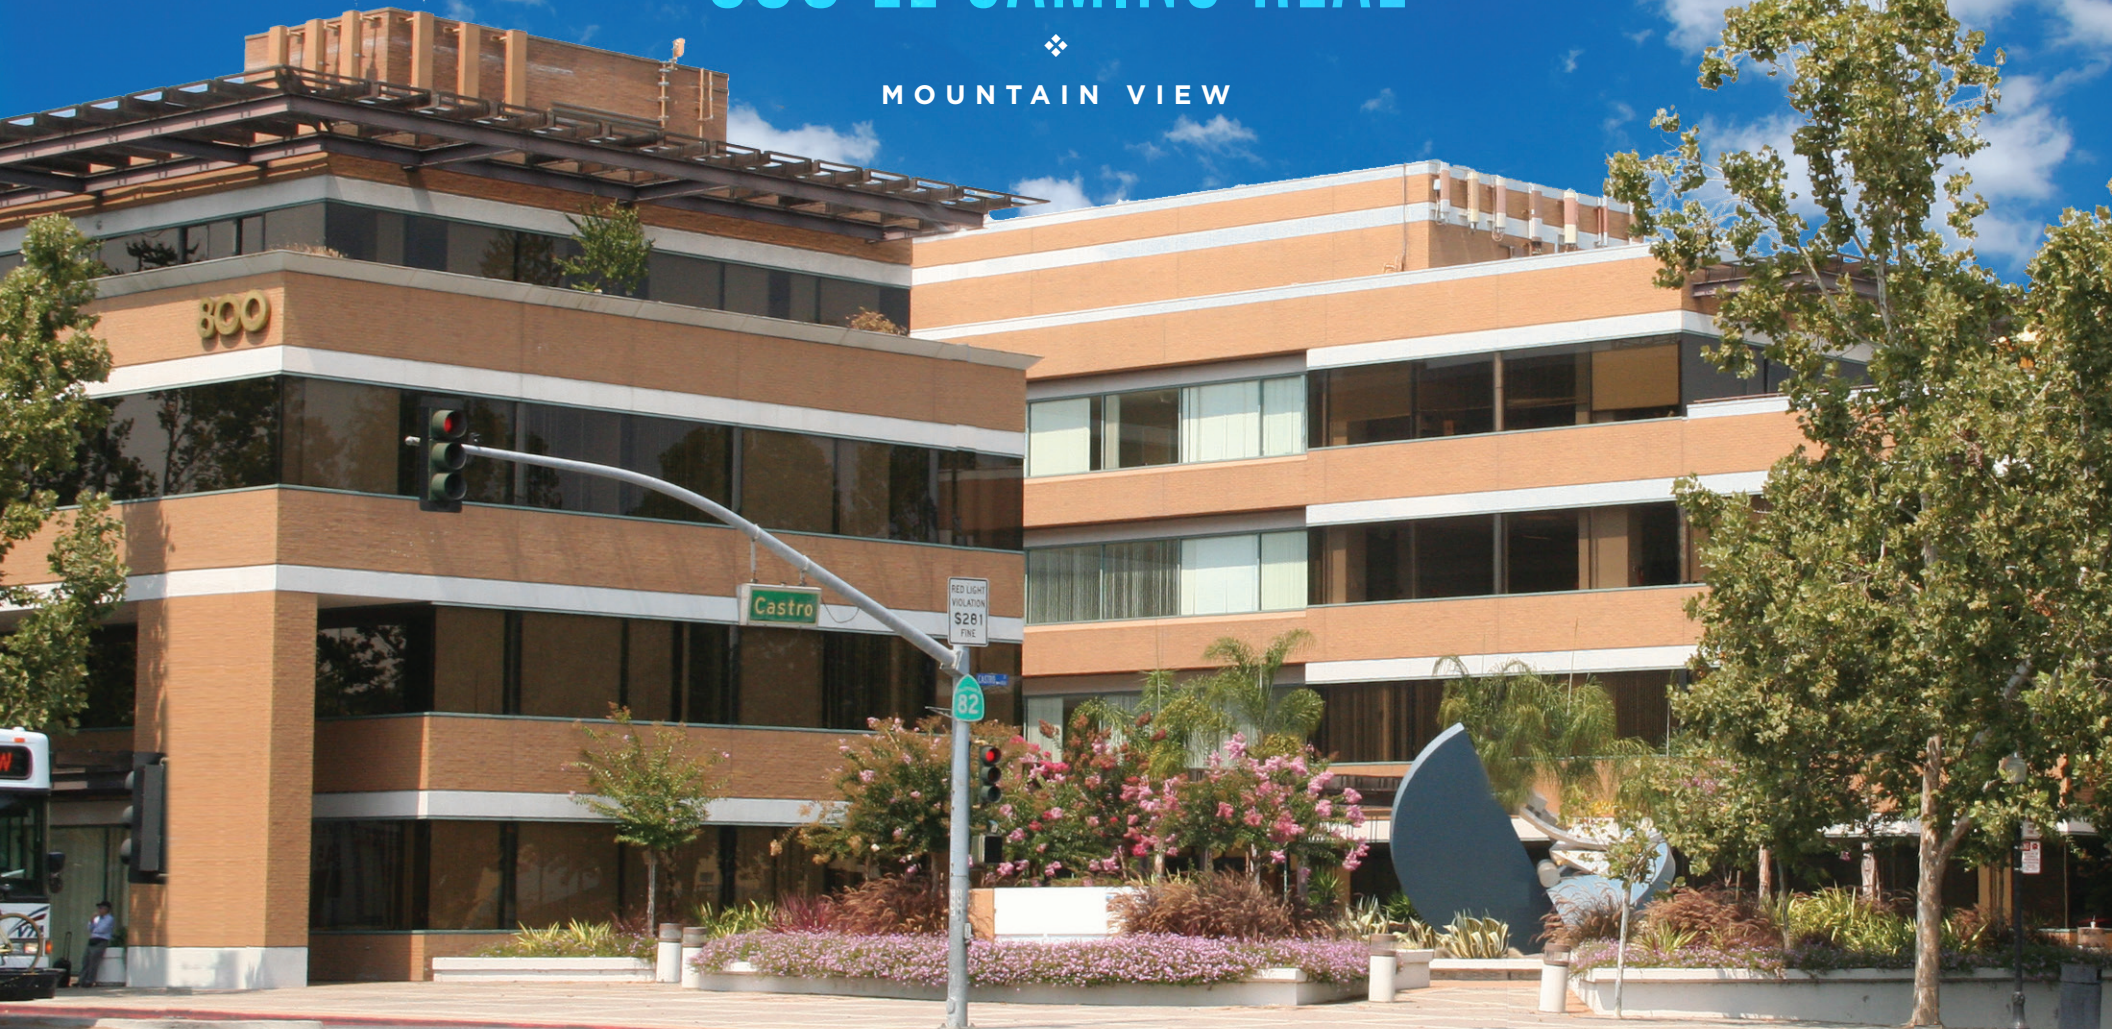

800 EL CAMINO REAL

❖
MOUNTAIN VIEW

SUBLEASE - NOW AVAILABLE
SECOND FLOOR: ±14,262 SF

CHERIE WITTRY
650.688.8523
cwittry@ngkf.com
CA RE License #00863251

DENISE ANSTETT
650.941.4282
danstett@rproperties.com
Property Manager - Rees Properties

245 Lytton Avenue, Suite 150, Palo Alto, CA 94301

property highlights

- **SECOND FLOOR: ±14,262 SF**
- **AVAILABLE FOR OCCUPANCY NOW**
- Extensive Glass and Windowline Throughout
- High Tech Build Out - Polished Concrete with Carpet
- Class A 4-Story Office Building
- High Identity Corner Location
- **Gateway to Downtown Mountain View**
- Castro Street/El Camino Real Location
- 3.1/1000 On-Site Parking + Street Parking
- 2 Levels Covered Parking and Surface Visitor Parking
- On-Site:
 - Management
 - Engineers
 - Showers
- Within a Block to Downtown and Services
 - Starbucks, Peet's Coffee, Amici's and Eagle Park with Public Pool
- **Walk to Caltrain/VTA (<http://www.caltrain.com/stations/mountainviewstation.html>)**
- **Do Not Disturb Tenant - Call Agents to Tour**