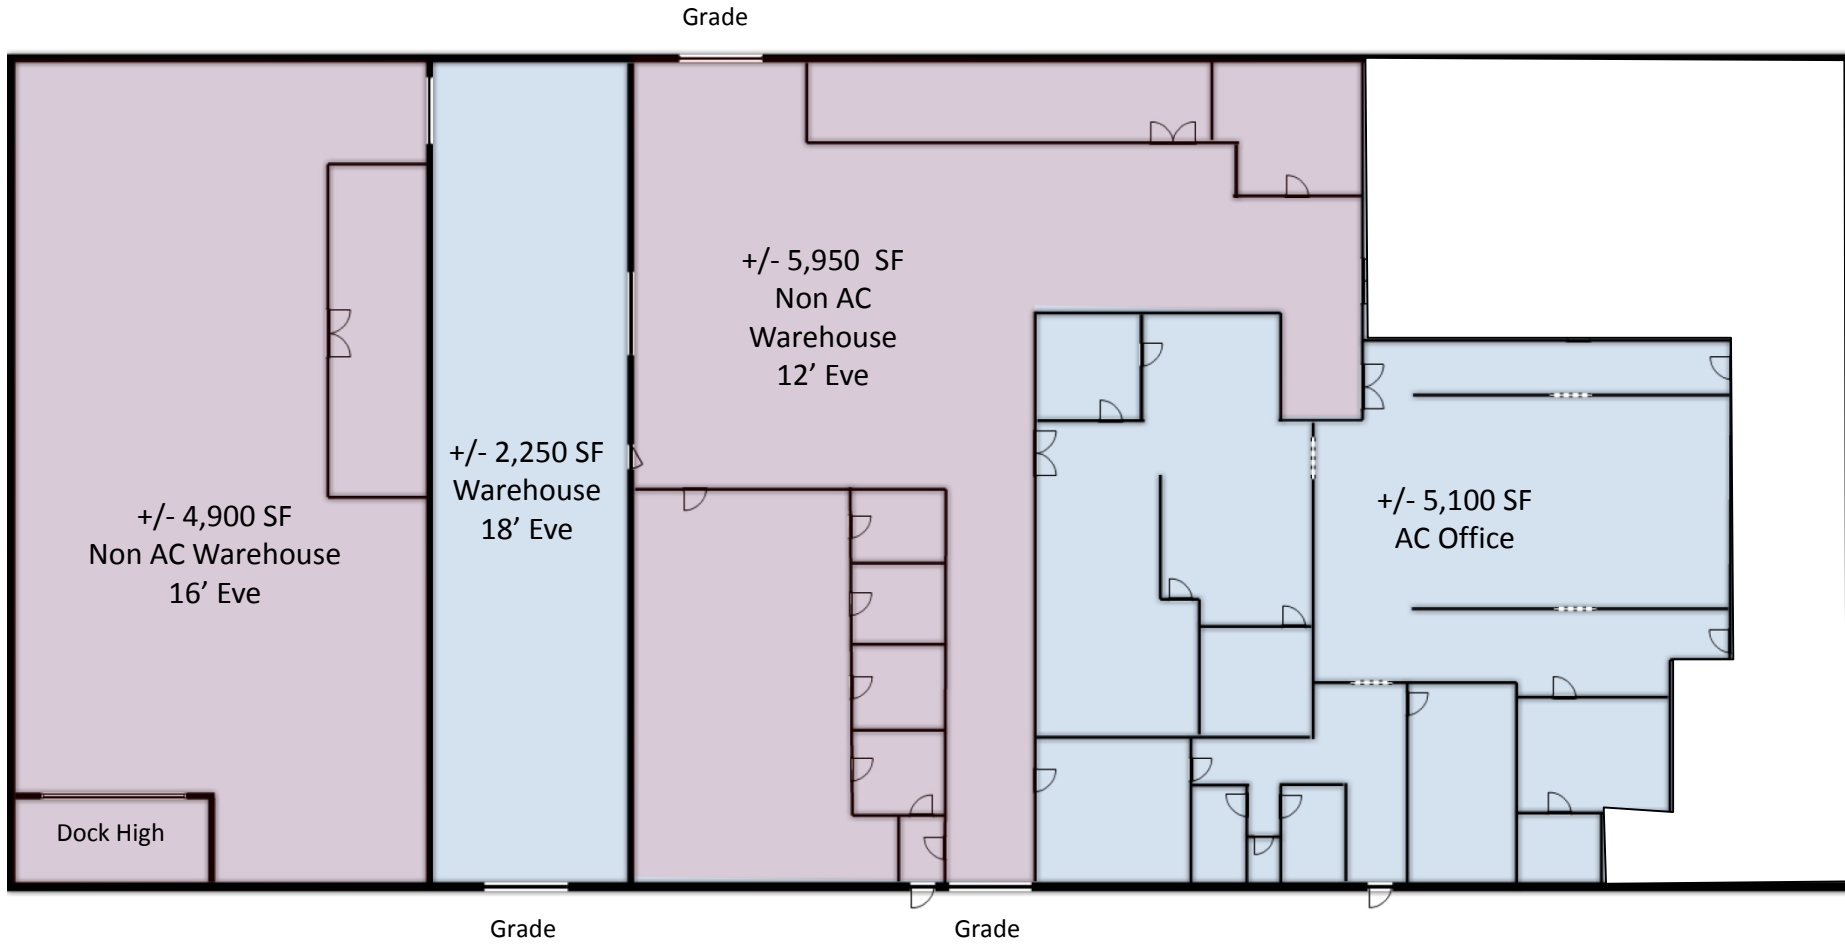

1301 Memorial Dr., Baytown

Approximately 18,200 SF Office / Warehouse